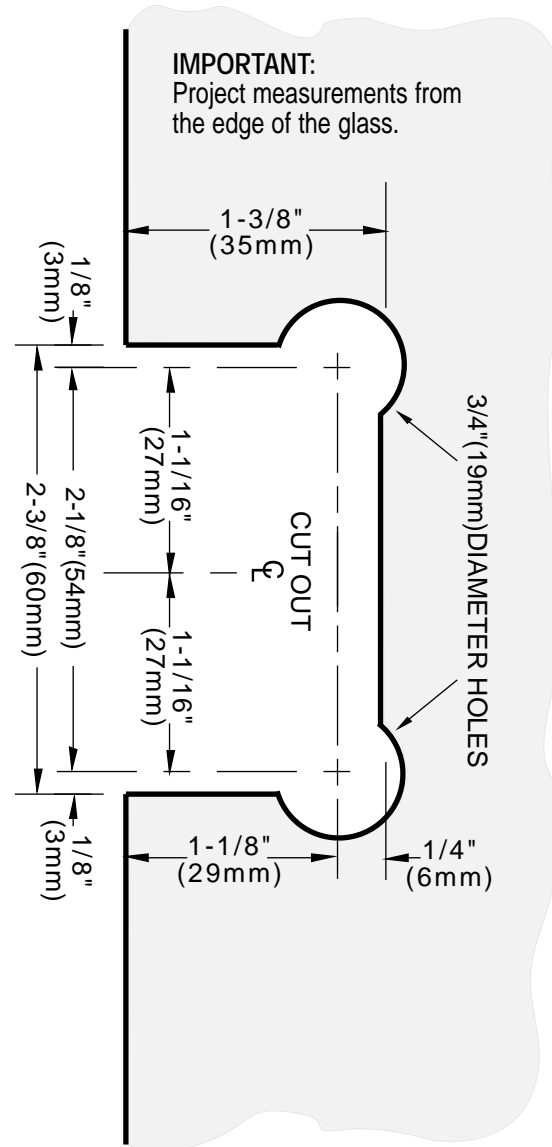

C.R. LAURENCE CO., INC.
PROFESSIONAL QUALITY

MONACO

Wall Mount Hinge – Flush Back Plate

CAT No. MON044