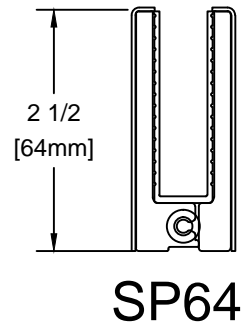

Glass height =
door opening - 1-7/8"

Glass height =
door opening - 1-7/8"

Glass Cut Out for lock

NOTE: Locks are not available on the SP25 rails