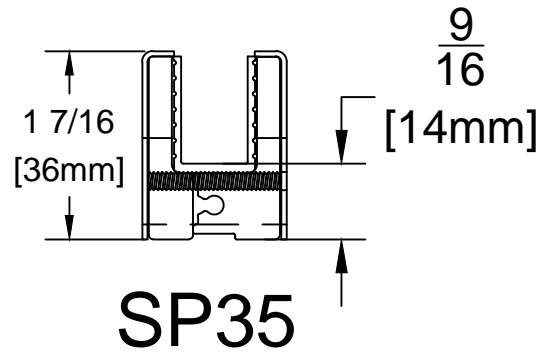

Glass height =
door opening - 1-7/8"

Glass height =
door opening - 1-7/8"

Glass Cut Out for lock

NOTE: Locks are not available on the SP25 rails