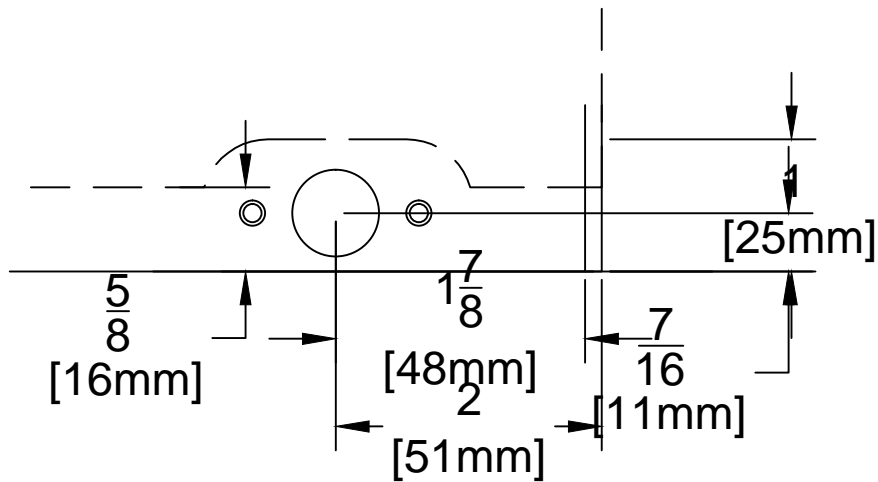

Glass height =
door opening - 1-7/8"

Glass height =
door opening - 1-7/8"

Glass Cut Out for lock

NOTE: Locks are not available on the SP25 rails