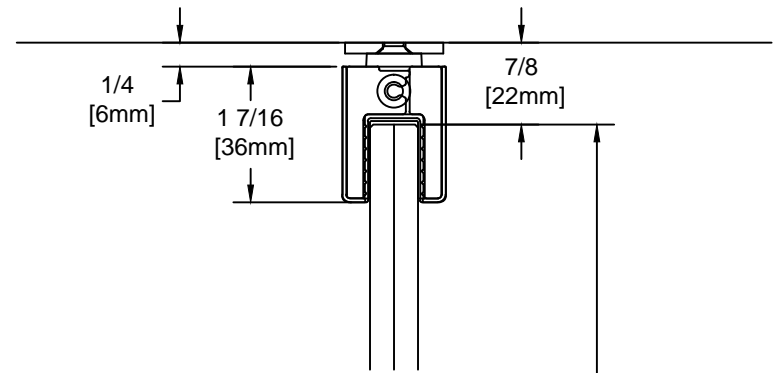

Glass height =
door opening - 1-7/8"

Glass height =
door opening - 1-7/8"

Glass Cut Out for lock

NOTE: Locks are not available on the SP25 rails