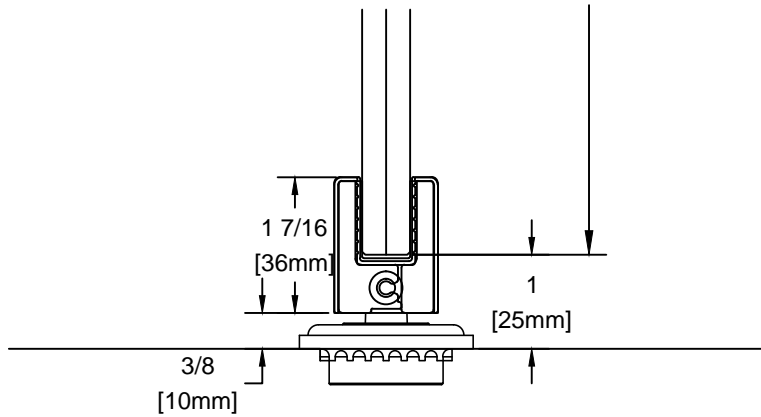

Glass height =
door opening - 1-7/8"

Glass height =
door opening - 1-7/8"

Glass Cut Out for lock

NOTE: Locks are not available on the SP25 rails