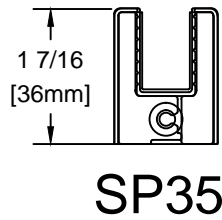

Glass height =
door opening - 1-7/8"

Glass height =
door opening - 1-7/8"

Glass Cut Out for lock

NOTE: Locks are not available on the SP25 rails