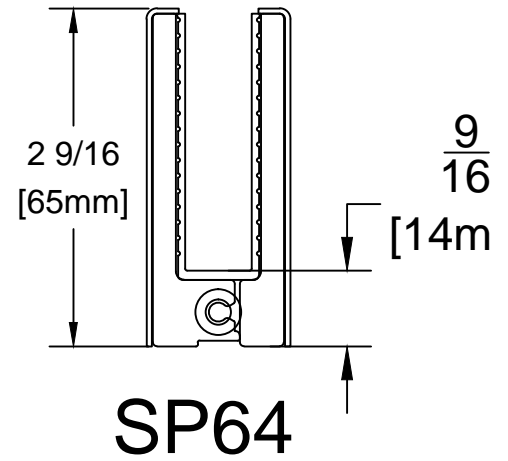

Glass height =
door opening - 1-7/8"

Glass height =
door opening - 1-7/8"

Glass Cut Out for lock

NOTE: Locks are not available on the SP25 rails