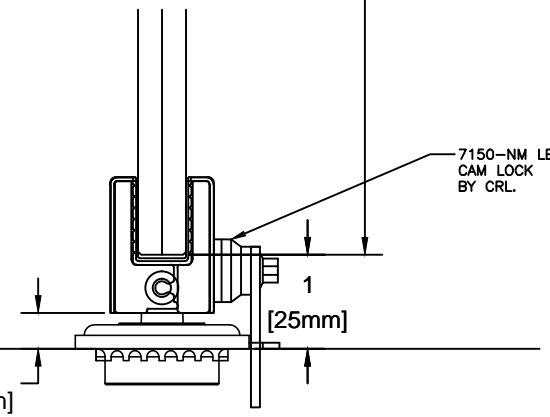

Glass height =
door opening - 1-7/8"

Glass height =
door opening - 1-7/8"

Glass Cut Out for lock

NOTE: Locks are not available on the SP25 rails