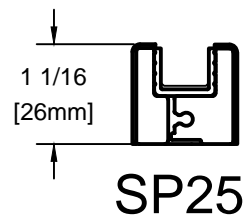

Glass height =
door opening - 1-7/8"

Glass height =
door opening - 1-7/8"

Glass Cut Out for lock

NOTE: Locks are not available on the SP25 rails