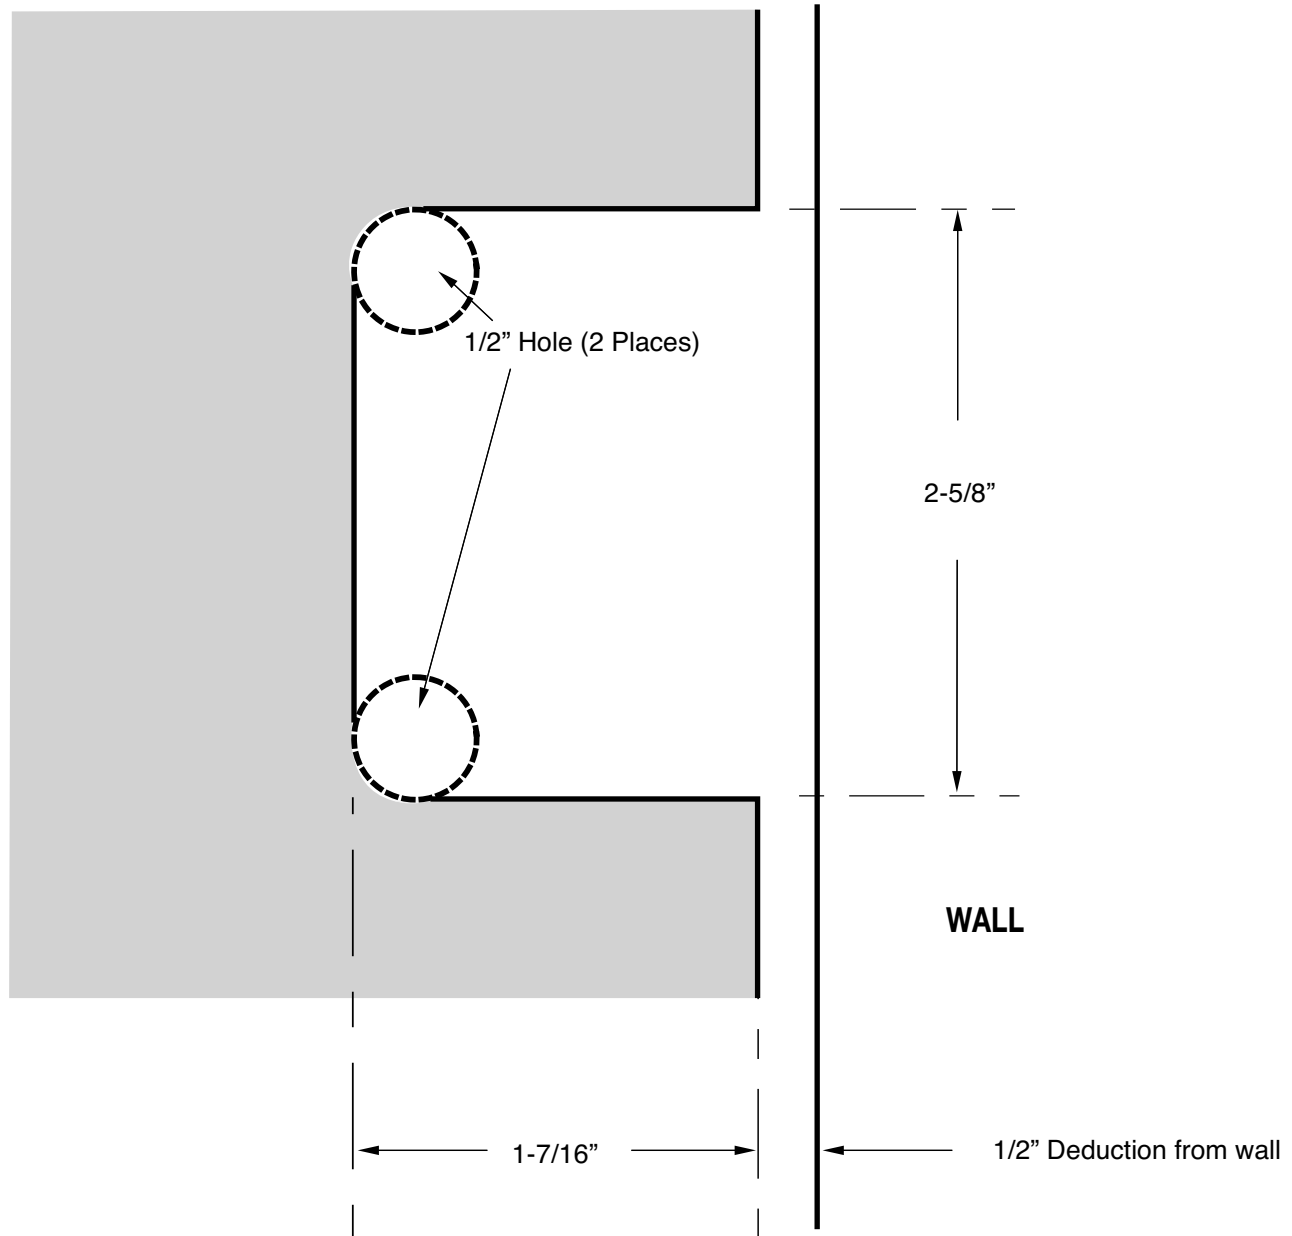

SHORIZON®

1/4" DESIGNER MINI JAMB MOUNT HINGE NOTCH H-14JM10

Note: Each hinge is located 8" on center from each end of the jamb.

NOTE: DRAWINGS NOT TO SCALE.

REVISION DATE 08/15

ushorizon.com

28539 INDUSTRY DRIVE, VALENCIA, CA 91355