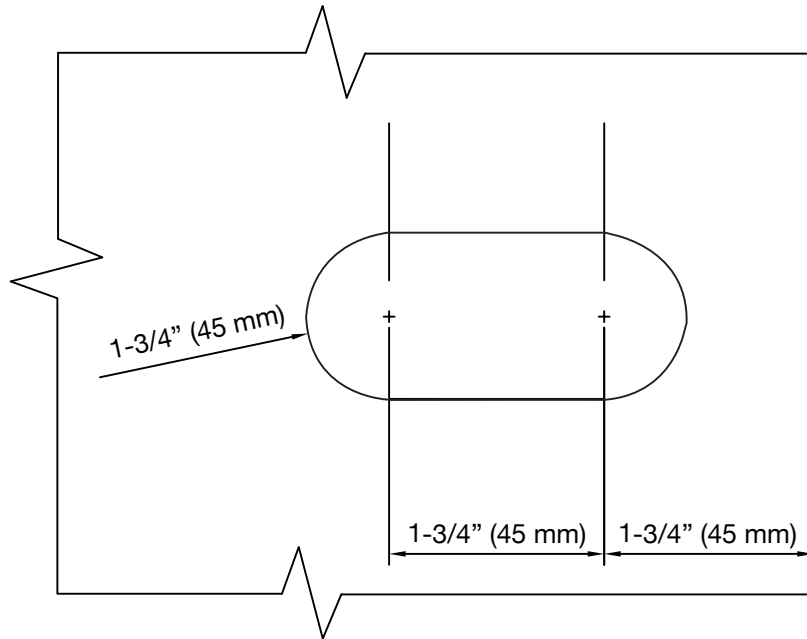

PTH310

Series Locking Latch Instructions and Template

GLASS CUTOUT

crlaurence.com

For technical assistance in the United States call toll free (800) 421-6144; from Canada call toll free (877) 421-6144; Outside the U.S. and Canada call (323) 588-1281. Ask for Tech Sales at Extension 7740. Toll free fax (800) 458-7496.