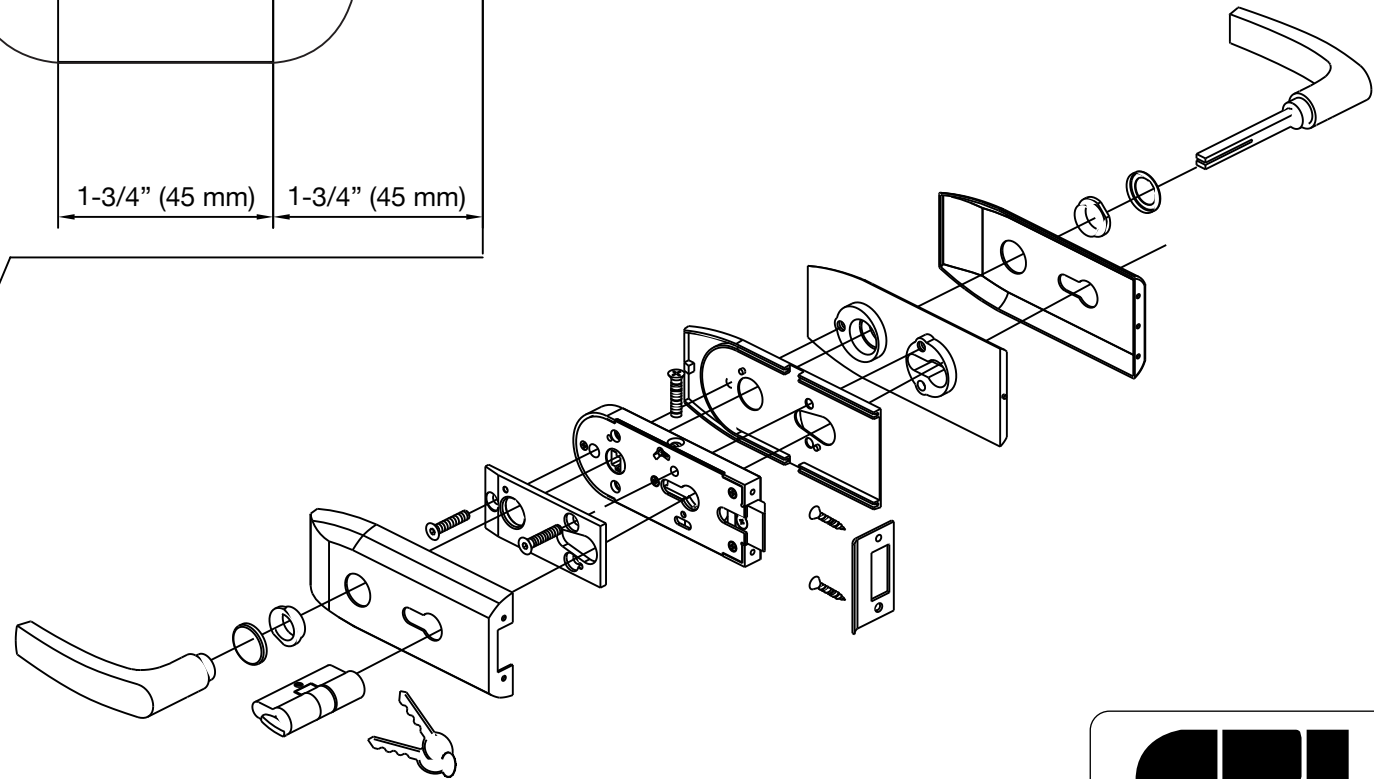

PTH310

Series Locking Latch Instructions and Template

GLASS CUTOUT

crlaurence.com

For technical assistance in the United States call toll free (800) 421-6144; from Canada call toll free (877) 421-6144; Outside the U.S. and Canada call (323) 588-1281. Ask for Tech Sales at Extension 7740. Toll free fax (800) 458-7496.