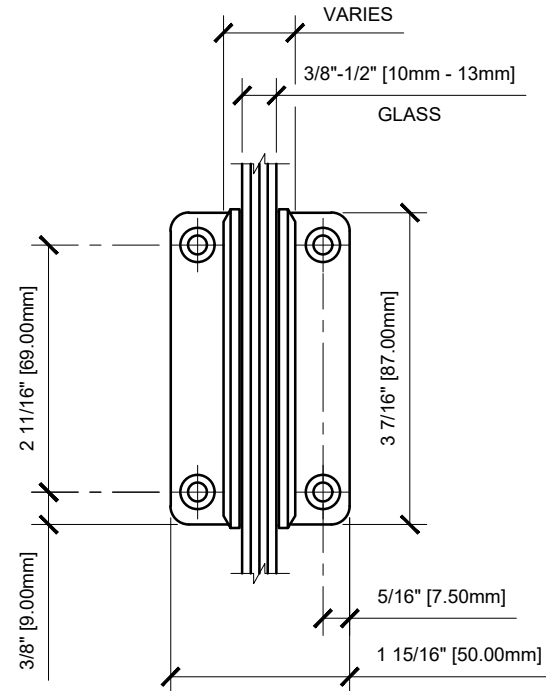

USE OF GASKETS

FOR 3/8" (10mm) GLASS: USE ONE THIN GASKET ON EACH SIDE
 FOR 1/2" (12mm) GLASS: USE ONE THICK GASKET ON EACH SIDE

GLASS FABRICATION TEMPLATE

CATALOG NUMBER	FINISH
EST037CH	CHROME
EST037BR	POLISHED BRASS
EST037ORB	OIL RUBBED BRONZE
EST037ABC0	ANTIQUÉ BRUSHED COPPER
EST037BL	BLACK
EST037BN	BRUSHED NICKEL
EST037GP	GOLD PLATED
EST037PN	POLISHED NICKEL
EST037SB	SATIN BRASS
EST037SC	SATIN CHROME
EST037SN	SATIN NICKEL
EST037W	WHITE

EST037XX - CRL ESTATE SERIES WALL MOUNT HINGE

DATE: 1/07/19
 SCALE: 6" = 1'-0"
 DRAWN BY: BRIAN R.

DESCRIPTION: CRL EST037
 CRL ESTATE SERIES
 WALL MOUNT HINGE

C.R. LAURENCE CO. ARCHITECTURAL PRODUCTS
 2503 E. Vernon Avenue, Los Angeles, C.A. 90058-1897
 PH (800)-421-6144 FX: 800-587-7501 www.crlaurence.com