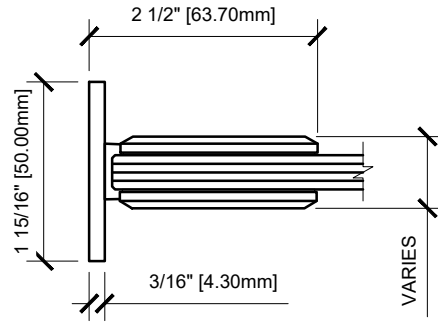

USE OF GASKETS

FOR 3/8" (10mm) GLASS: USE ONE THIN GASKET ON EACH SIDE
 FOR 1/2" (12mm) GLASS: USE ONE THICK GASKET ON EACH SIDE

GLASS FABRICATION TEMPLATE

CATALOG NUMBER	FINISH
EST037CH	CHROME
EST037BR	POLISHED BRASS
EST037ORB	OIL RUBBED BRONZE
EST037ABC0	ANTIQUÉ BRUSHED COPPER
EST037BL	BLACK
EST037BN	BRUSHED NICKEL
EST037GP	GOLD PLATED
EST037PN	POLISHED NICKEL
EST037SB	SATIN BRASS
EST037SC	SATIN CHROME
EST037SN	SATIN NICKEL
EST037W	WHITE

EST037XX - CRL ESTATE SERIES WALL MOUNT HINGE

DATE: 1/07/19
 SCALE: 6" = 1'-0"
 DRAWN BY: BRIAN R.

DESCRIPTION: CRL EST037
 CRL ESTATE SERIES
 WALL MOUNT HINGE

C.R. LAURENCE CO. ARCHITECTURAL PRODUCTS
 2503 E. Vernon Avenue, Los Angeles, C.A. 90058-1897
 PH (800)-421-6144 FX: 800-587-7501 www.crlaurence.com