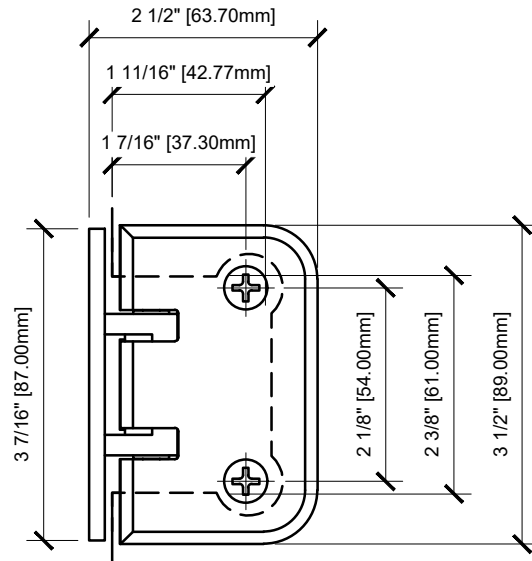

USE OF GASKETS

FOR 3/8" (10mm) GLASS: USE ONE THIN GASKET ON EACH SIDE
 FOR 1/2" (12mm) GLASS: USE ONE THICK GASKET ON EACH SIDE

GLASS FABRICATION TEMPLATE

CATALOG NUMBER	FINISH
EST037CH	CHROME
EST037BR	POLISHED BRASS
EST037ORB	OIL RUBBED BRONZE
EST037ABC0	ANTIQUÉ BRUSHED COPPER
EST037BL	BLACK
EST037BN	BRUSHED NICKEL
EST037GP	GOLD PLATED
EST037PN	POLISHED NICKEL
EST037SB	SATIN BRASS
EST037SC	SATIN CHROME
EST037SN	SATIN NICKEL
EST037W	WHITE

EST037XX - CRL ESTATE SERIES WALL MOUNT HINGE

DATE: 1/07/19
 SCALE: 6" = 1'-0"
 DRAWN BY: BRIAN R.

DESCRIPTION: CRL EST037
 CRL ESTATE SERIES
 WALL MOUNT HINGE

C.R. LAURENCE CO. ARCHITECTURAL PRODUCTS
 2503 E. Vernon Avenue, Los Angeles, C.A. 90058-1897
 PH (800)-421-6144 FX: 800-587-7501 www.crlaurence.com