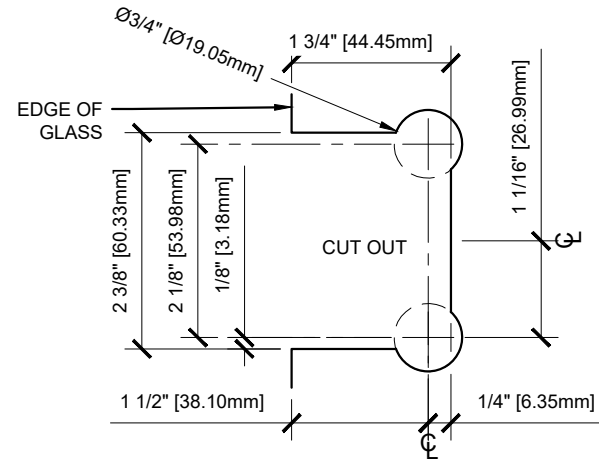

USE OF GASKETS

FOR 3/8" (10mm) GLASS: USE ONE THIN GASKET ON EACH SIDE
 FOR 1/2" (12mm) GLASS: USE ONE THICK GASKET ON EACH SIDE

GLASS FABRICATION TEMPLATE

CATALOG NUMBER	FINISH
EST037CH	CHROME
EST037BR	POLISHED BRASS
EST037ORB	OIL RUBBED BRONZE
EST037ABC0	ANTIQUÉ BRUSHED COPPER
EST037BL	BLACK
EST037BN	BRUSHED NICKEL
EST037GP	GOLD PLATED
EST037PN	POLISHED NICKEL
EST037SB	SATIN BRASS
EST037SC	SATIN CHROME
EST037SN	SATIN NICKEL
EST037W	WHITE

EST037XX - CRL ESTATE SERIES WALL MOUNT HINGE

DATE: 1/07/19
 SCALE: 6" = 1'-0"
 DRAWN BY: BRIAN R.

DESCRIPTION: CRL EST037
 CRL ESTATE SERIES
 WALL MOUNT HINGE

C.R. LAURENCE CO. ARCHITECTURAL PRODUCTS
 2503 E. Vernon Avenue, Los Angeles, C.A. 90058-1897
 PH (800)-421-6144 FX: 800-587-7501 www.crlaurence.com