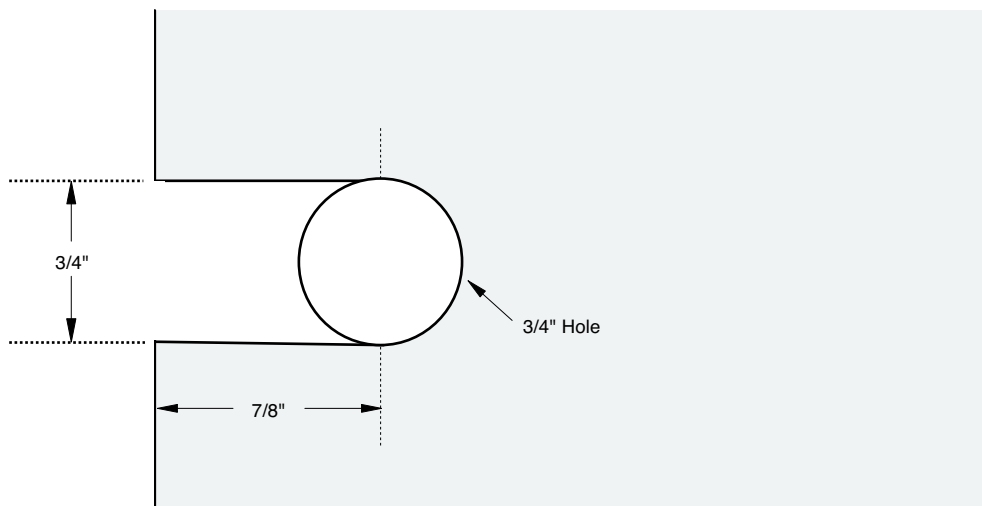

## GLASS TO WALL CLIP

C-GTW1

C-PGTW1

C-RGTW1

**NOTE:** For a closer glass to wall application, finger notch the glass 3/4" wide as shown below.

3/4" NOTCH

**NOTE:** DRAWINGS NOT TO SCALE.

REVISION DATE 08/15