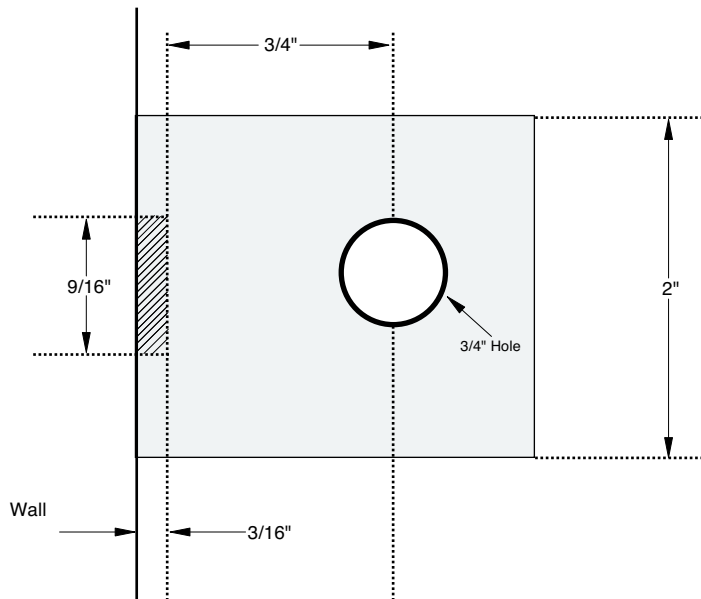

## GLASS TO WALL CLIP

C-GTW1

C-PGTW1

C-RGTW1

**NOTE:** For a closer glass to wall application, finger notch the glass 3/4" wide as shown below.

3/4" NOTCH

**NOTE:** DRAWINGS NOT TO SCALE.

REVISION DATE 08/15