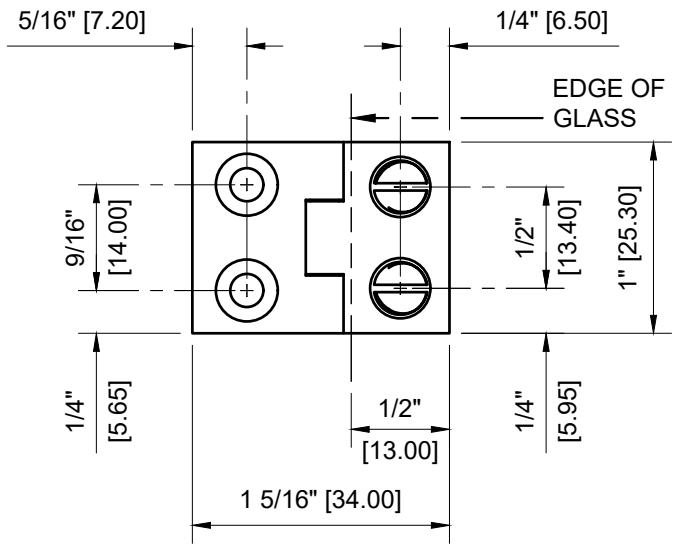

3/16" (5mm) GLASS:
 1/4" (6mm) GLASS:

CRL - EH172 1" WALL MOUNT SET SCREW HINGE FOR 3/16" - 1/4" GLASS

DATE: 7-17-2020
 SCALE: 1'-0"=1'-0"
 DRAWN BY: VM

DESCRIPTION: CRL - EH172 CHROME
 1" WALL MOUNT SET SCREW HINGE