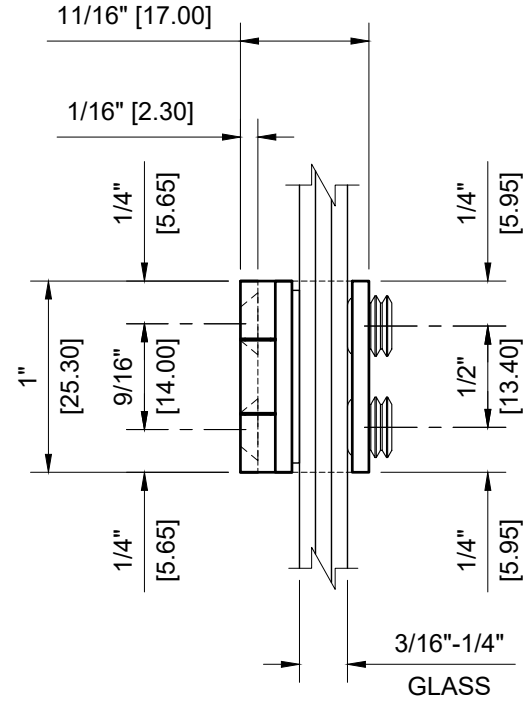

3/16" (5mm) GLASS:
 1/4" (6mm) GLASS:

CRL - EH172 1" WALL MOUNT SET SCREW HINGE FOR 3/16" - 1/4" GLASS

DATE: 7-17-2020
 SCALE: 1'-0"=1'-0"
 DRAWN BY: VM

DESCRIPTION: CRL - EH172 CHROME
 1" WALL MOUNT SET SCREW HINGE