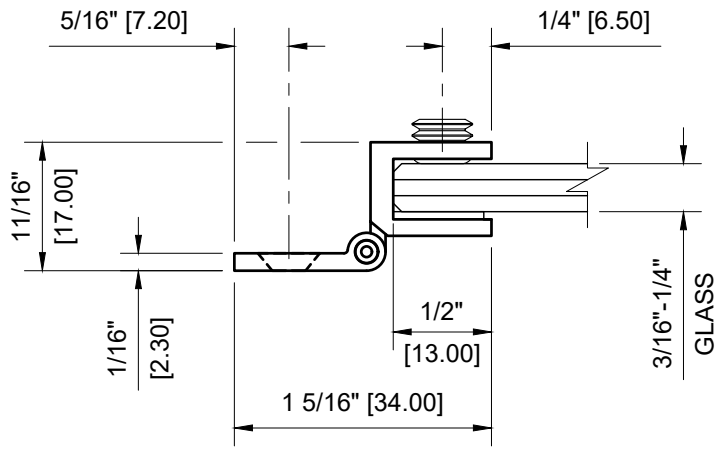

3/16" (5mm) GLASS:
 1/4" (6mm) GLASS:

CRL - EH172 1" WALL MOUNT SET SCREW HINGE FOR 3/16" - 1/4" GLASS

DATE: 7-17-2020
 SCALE: 1'-0"=1'-0"
 DRAWN BY: VM

DESCRIPTION: CRL - EH172 CHROME
 1" WALL MOUNT SET SCREW HINGE