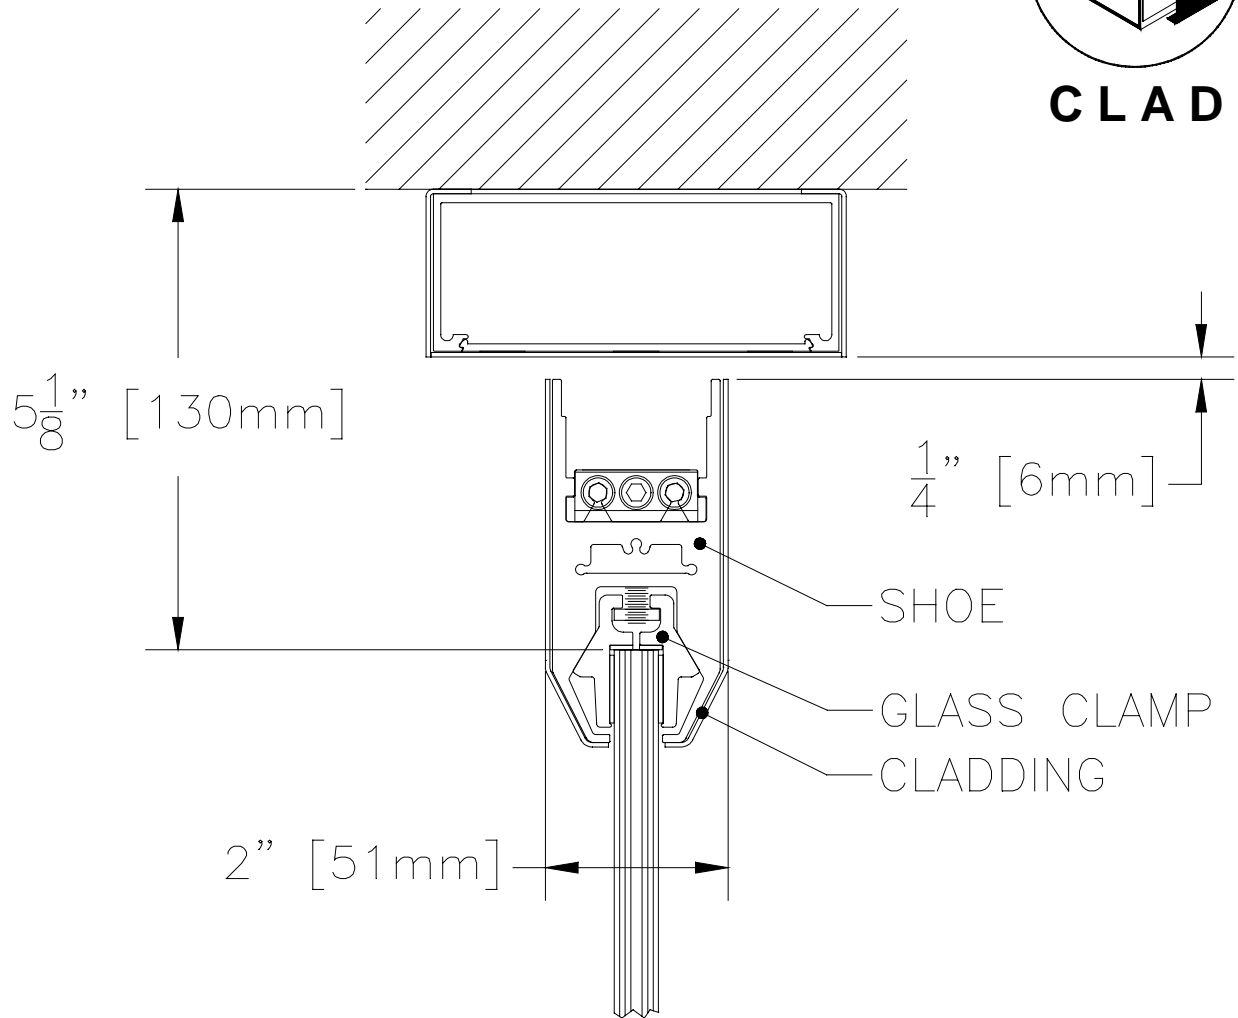

CLAD

4" TAPERED DOOR RAIL CLAD
WITH CLAD HEADER

CRL DOOR RAIL SYSTEM

C.R. Laurence Architectural Products

Phone Orders (800) 421-6144

Fax Orders (800) 262-3299

WWW.CRLAURENCE.COM

Patent Pending

4TDRCH