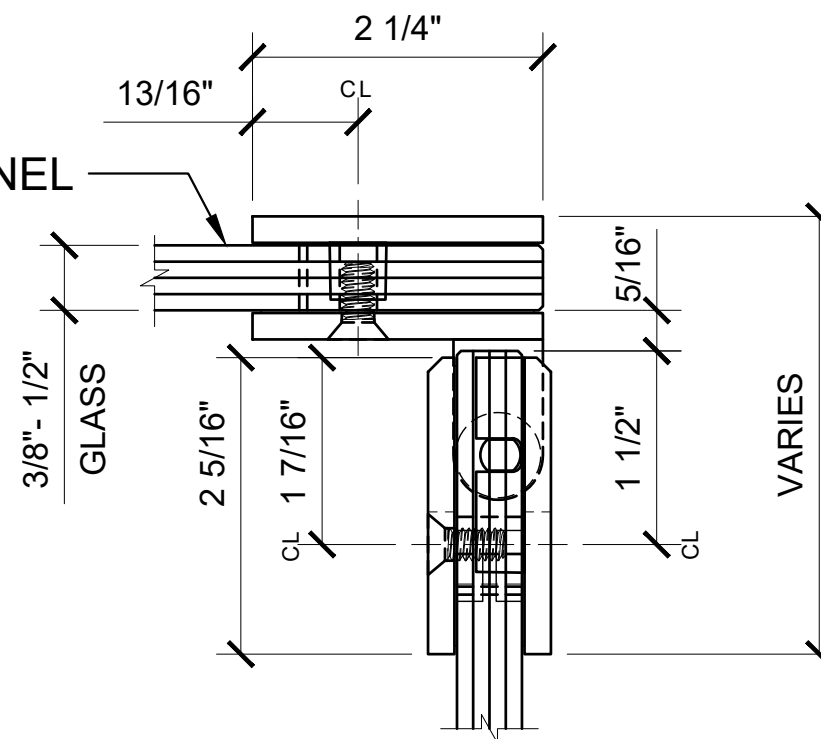

USE OF GASKETS

FOR 3/8" (10mm) GLASS: USE ONE THICK GASKET ON EACH SIDE  
 FOR 1/2" (12mm) GLASS: USE ONE THIN GASKET ON EACH SIDE

DOOR TEMPLATE

FIXED PANEL TEMPLATE

FIXED PANEL

V1EN092XX - CRL VIENNA SERIES 90° GLASS TO GLASS HINGE

DATE: 11/16/17  
 SCALE: 6"=1'-0"  
 DRAWN BY: VM

DESCRIPTION: CRL V1E092\_ CT  
 VIENNA SERIES  
 90° GLASS TO GLASS HINGE

C.R. LAURENCE CO. ARCHITECTURAL PRODUCTS  
 2503 E. Vernon Avenue, Los Angeles, CA 90058-1897  
 PH (800)-421-6144 FX: 800-587-7501 www.crlaurence.com