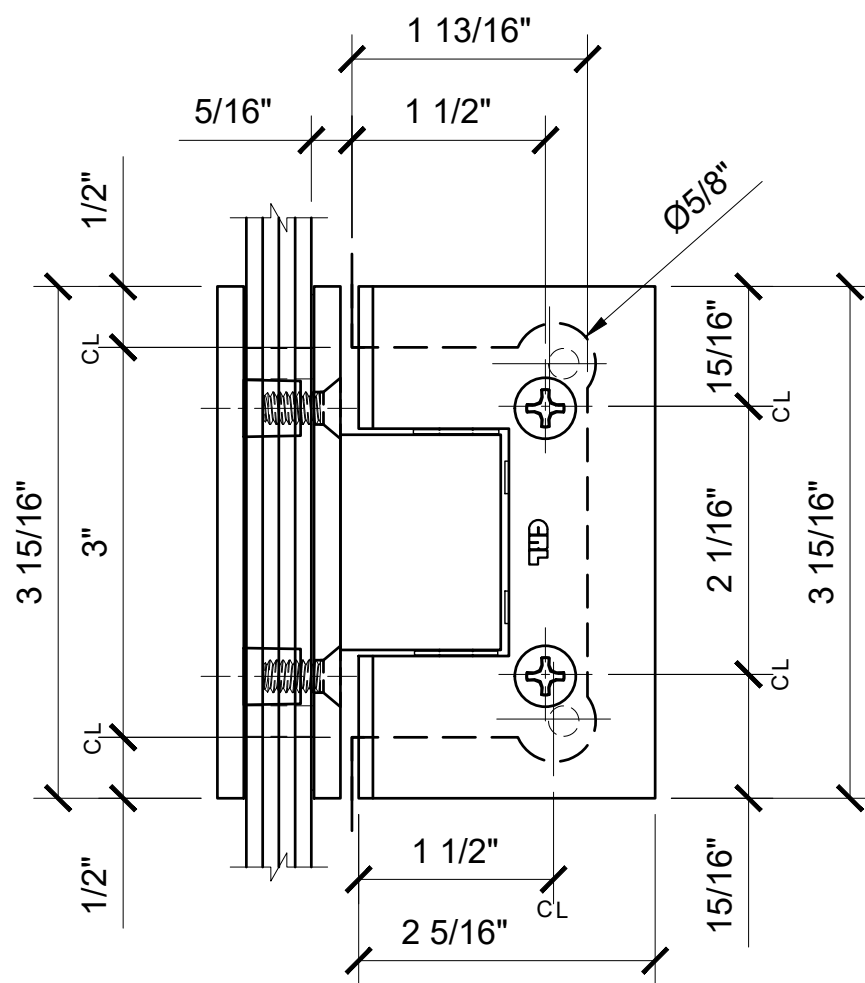

USE OF GASKETS

FOR 3/8" (10mm) GLASS: USE ONE THICK GASKET ON EACH SIDE  
 FOR 1/2" (12mm) GLASS: USE ONE THIN GASKET ON EACH SIDE

DOOR TEMPLATE

FIXED PANEL TEMPLATE

FIXED PANEL

V1EN092XX - CRL VIENNA SERIES 90° GLASS TO GLASS HINGE

DATE: 11/16/17  
 SCALE: 6"=1'-0"  
 DRAWN BY: VM

DESCRIPTION: CRL V1E092\_ CT  
 VIENNA SERIES  
 90° GLASS TO GLASS HINGE

C.R. LAURENCE CO. ARCHITECTURAL PRODUCTS  
 2503 E. Vernon Avenue, Los Angeles, CA 90058-1897  
 PH (800)-421-6144 FX: 800-587-7501 www.crlaurence.com