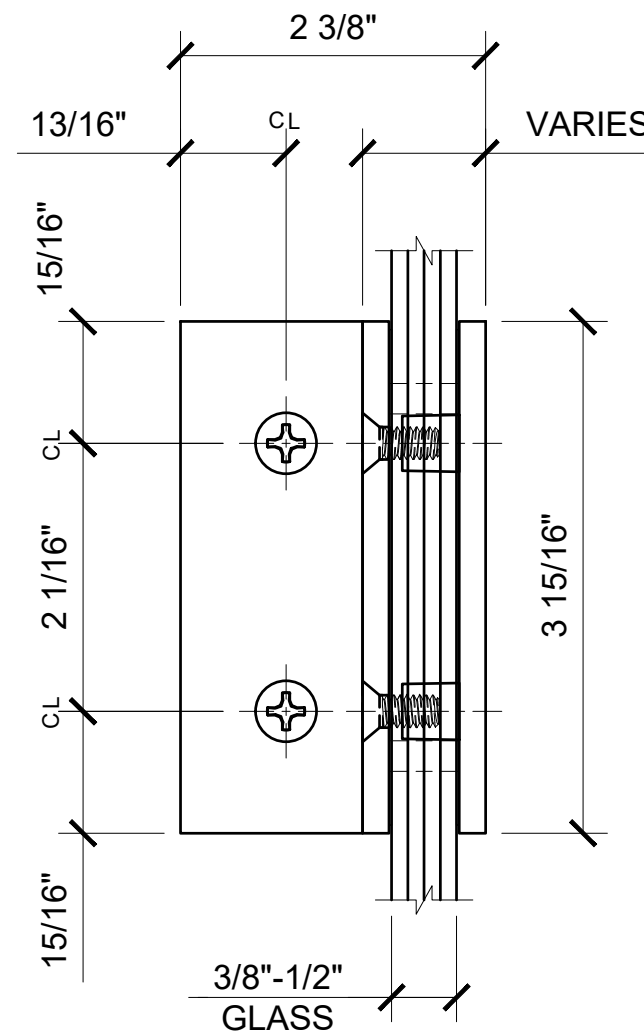

USE OF GASKETS

FOR 3/8" (10mm) GLASS: USE ONE THICK GASKET ON EACH SIDE  
 FOR 1/2" (12mm) GLASS: USE ONE THIN GASKET ON EACH SIDE

DOOR TEMPLATE

FIXED PANEL TEMPLATE

FIXED PANEL

V1EN092XX - CRL VIENNA SERIES 90° GLASS TO GLASS HINGE

DATE: 11/16/17  
 SCALE: 6"=1'-0"  
 DRAWN BY: VM

DESCRIPTION: CRL V1E092\_ CT  
 VIENNA SERIES  
 90° GLASS TO GLASS HINGE

C.R. LAURENCE CO. ARCHITECTURAL PRODUCTS  
 2503 E. Vernon Avenue, Los Angeles, CA 90058-1897  
 PH (800)-421-6144 FX: 800-587-7501 www.crlaurence.com