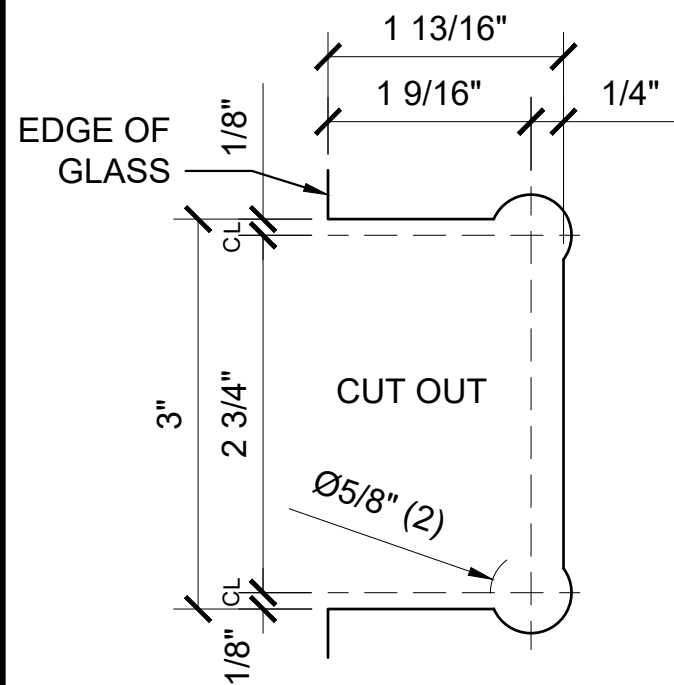

USE OF GASKETS

FOR 3/8" (10mm) GLASS: USE ONE THICK GASKET ON EACH SIDE  
 FOR 1/2" (12mm) GLASS: USE ONE THIN GASKET ON EACH SIDE

DOOR TEMPLATE

FIXED PANEL TEMPLATE

FIXED PANEL

V1EN092XX - CRL VIENNA SERIES 90° GLASS TO GLASS HINGE

DATE: 11/16/17  
 SCALE: 6"=1'-0"  
 DRAWN BY: VM

DESCRIPTION: CRL V1E092\_ CT  
 VIENNA SERIES  
 90° GLASS TO GLASS HINGE

C.R. LAURENCE CO. ARCHITECTURAL PRODUCTS  
 2503 E. Vernon Avenue, Los Angeles, CA 90058-1897  
 PH (800)-421-6144 FX: 800-587-7501 www.crlaurence.com