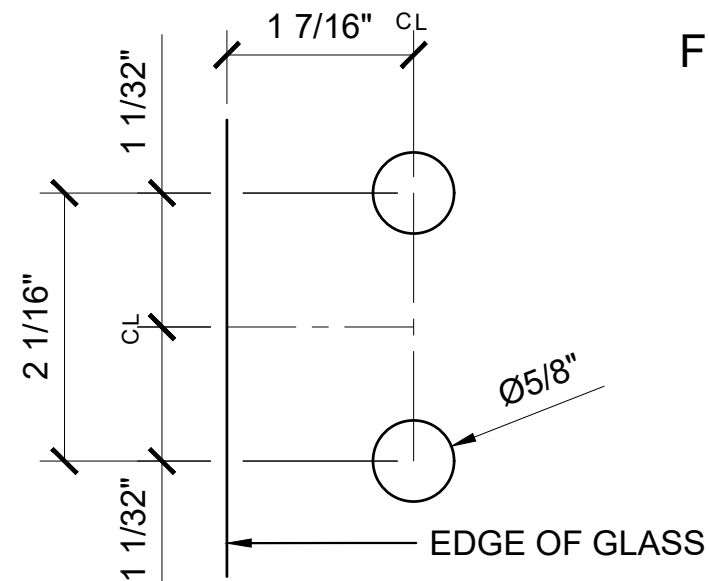

USE OF GASKETS

FOR 3/8" (10mm) GLASS: USE ONE THICK GASKET ON EACH SIDE  
 FOR 1/2" (12mm) GLASS: USE ONE THIN GASKET ON EACH SIDE

DOOR TEMPLATE

FIXED PANEL TEMPLATE

FIXED PANEL

V1EN092XX - CRL VIENNA SERIES 90° GLASS TO GLASS HINGE

DATE: 11/16/17  
 SCALE: 6"=1'-0"  
 DRAWN BY: VM

DESCRIPTION: CRL V1E092\_ CT  
 VIENNA SERIES  
 90° GLASS TO GLASS HINGE

C.R. LAURENCE CO. ARCHITECTURAL PRODUCTS  
 2503 E. Vernon Avenue, Los Angeles, CA 90058-1897  
 PH (800)-421-6144 FX: 800-587-7501 www.crlaurence.com