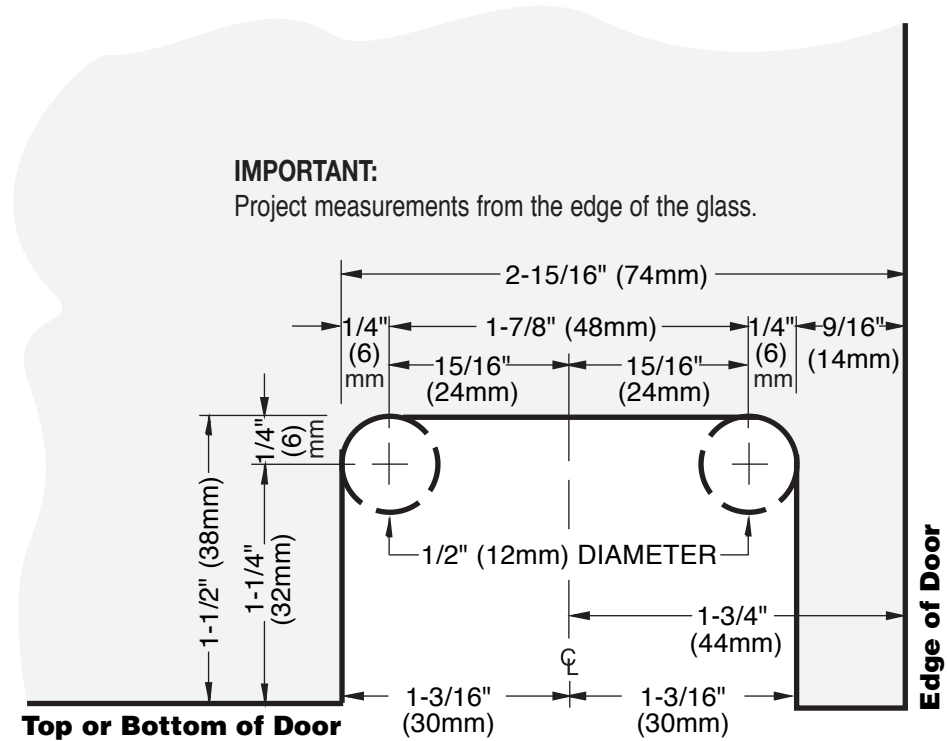

C.R. LAURENCE CO., INC.
PROFESSIONAL QUALITY

PRIMA

Adjustable Top or Bottom Mount Hinge

CAT. No. PPH301

Edge Mount Preferred Method 7/16" (11mm) Clearance

C.R. Laurence Co., Inc.
 crlaurence.com

For technical assistance in the United States call toll free (800) 421-6144; from Canada call toll free (877) 421-6144; Outside the U.S. and Canada call (323) 588-1281. Ask for Tech Sales at Extension 7740. Toll free fax (800) 458-7496.