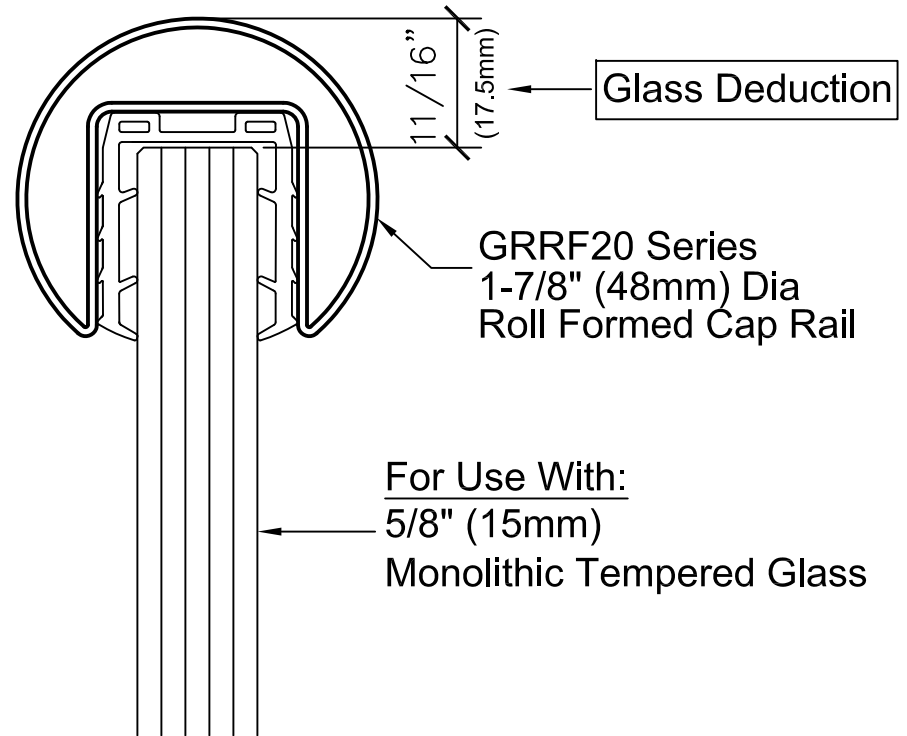

**CRL Cat # GRRF20 Series Cap Rails**

Available in Brushed and Polished Stainless Finishes

**CRL Cat # GRRF2017PV**

Protective Rubber Inserts

Glass Deduction

GRRF20 Series  
1-7/8" (48mm) Dia  
Roll Formed Cap Rail

For Use With:  
5/8" (15mm)  
Monolithic Tempered Glass