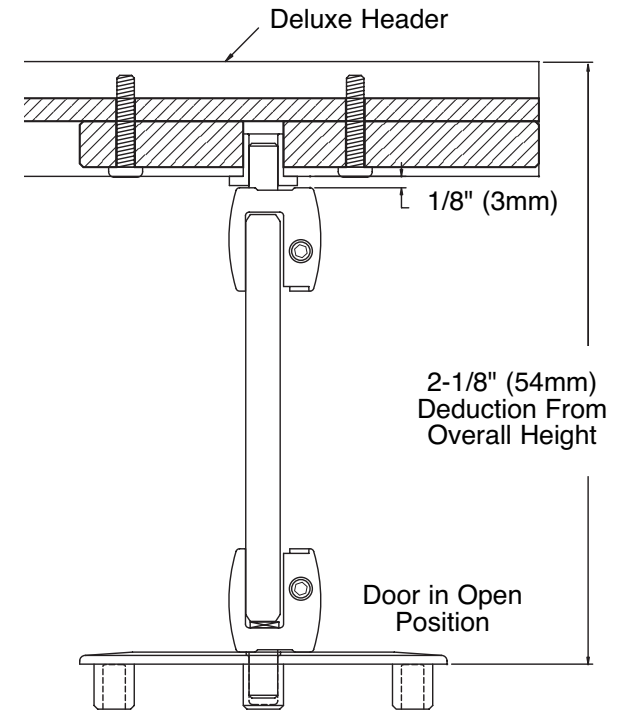

Madrid Series Hinge Glass Deductions

Curb to Soffit Mount Application

Glass Height= Overall height of opening minus 15/16" (24mm).

Glass Width= Overall width of opening minus 3/8" (10mm).

Curb To Soffit Mount Installation

Wall Mount Block Application

Glass Height= Height from curb to the bottom of the Wall Block minus 7/8" (22mm).

Glass Width= Overall width of opening minus 3/8" (10mm).

Curb To Wall Mount Block Installation

Header Mount Application

Glass Height= Height from curb to top of header minus 2-1/8" (54mm).

Glass Width= Overall width of opening minus 3/8" (10mm).

Curb To Header Mount Installation