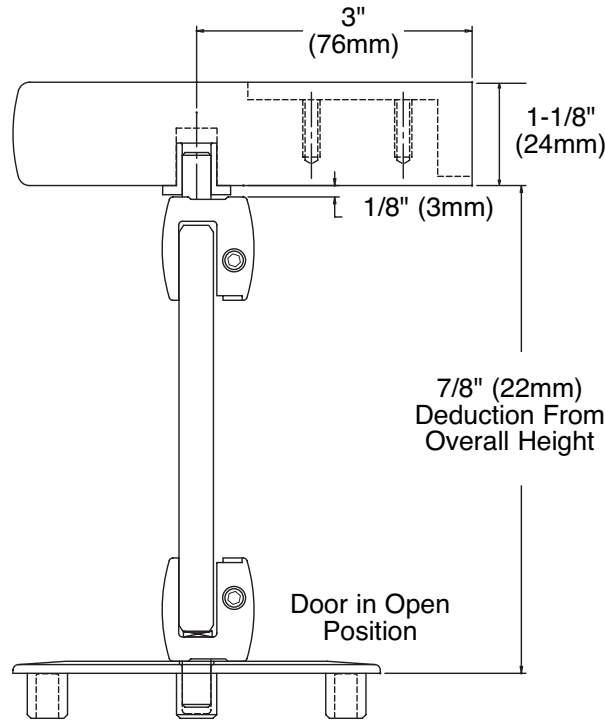

Madrid Series Hinge Glass Deductions

Curb to Soffit Mount Application

Glass Height= Overall height of opening minus 15/16" (24mm).

Glass Width= Overall width of opening minus 3/8" (10mm).

Curb To Soffit Mount Installation

Wall Mount Block Application

Glass Height= Height from curb to the bottom of the Wall Block minus 7/8" (22mm).

Glass Width= Overall width of opening minus 3/8" (10mm).

Curb To Wall Mount Block Installation

Header Mount Application

Glass Height= Height from curb to top of header minus 2-1/8" (54mm).

Glass Width= Overall width of opening minus 3/8" (10mm).

Curb To Header Mount Installation