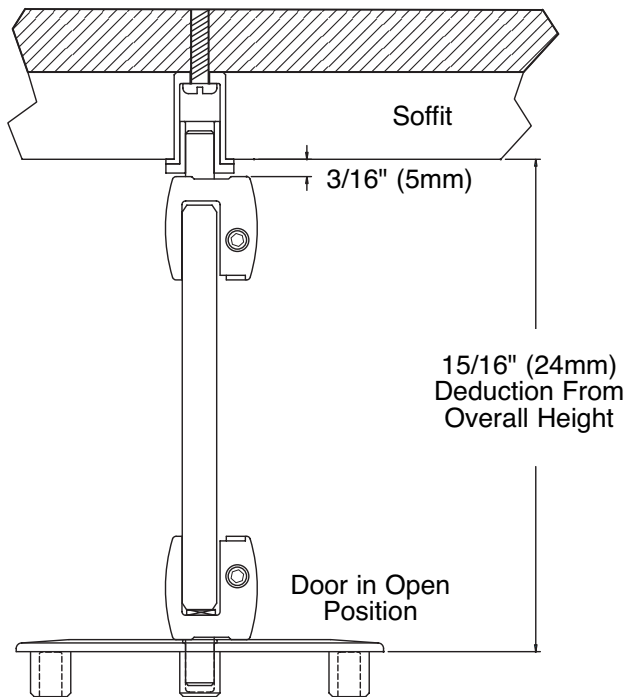

Madrid Series Hinge Glass Deductions

Curb to Soffit Mount Application

Glass Height= Overall height of opening minus 15/16" (24mm).

Glass Width= Overall width of opening minus 3/8" (10mm).

Curb To Soffit Mount Installation

Wall Mount Block Application

Glass Height= Height from curb to the bottom of the Wall Block minus 7/8" (22mm).

Glass Width= Overall width of opening minus 3/8" (10mm).

Curb To Wall Mount Block Installation

Header Mount Application

Glass Height= Height from curb to top of header minus 2-1/8" (54mm).

Glass Width= Overall width of opening minus 3/8" (10mm).

Curb To Header Mount Installation