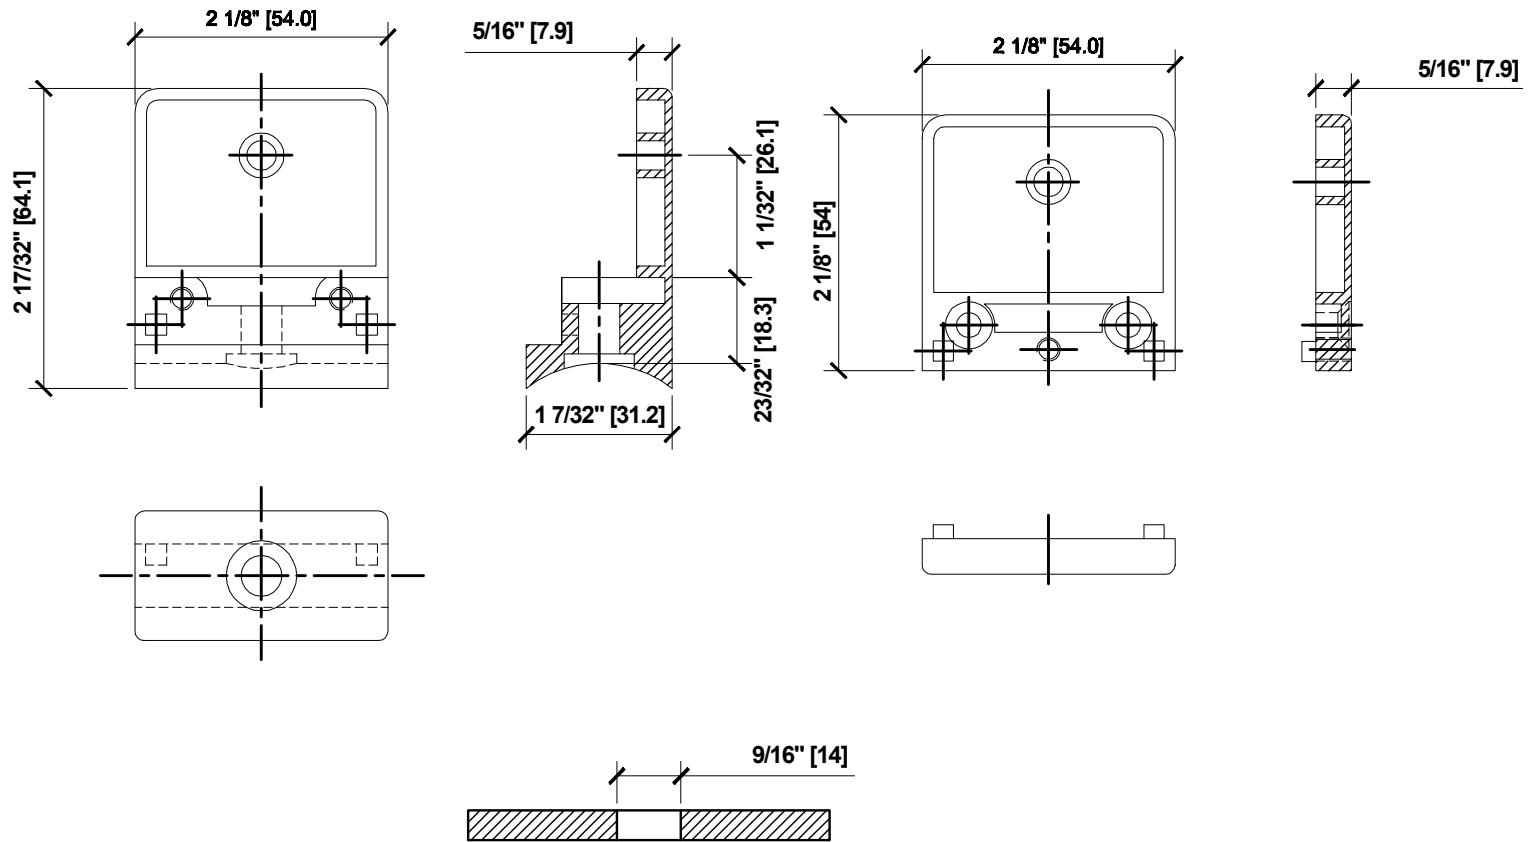

**Z-SERIES SQUARE TYPE
RADIUS BASE ZINC CLAMPS
FOR 1/2" GLASS
CAT. NO. Z612XX
Z712XX**

GLASS FABRICATION