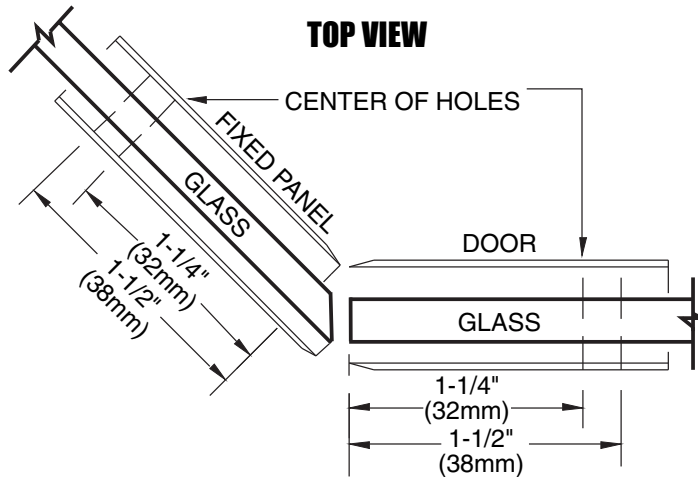

C.R. LAURENCE CO., INC.
PROFESSIONAL QUALITY

JR. GENEVA
135° Glass-to-Glass Hinge
Cat. No. JRG045