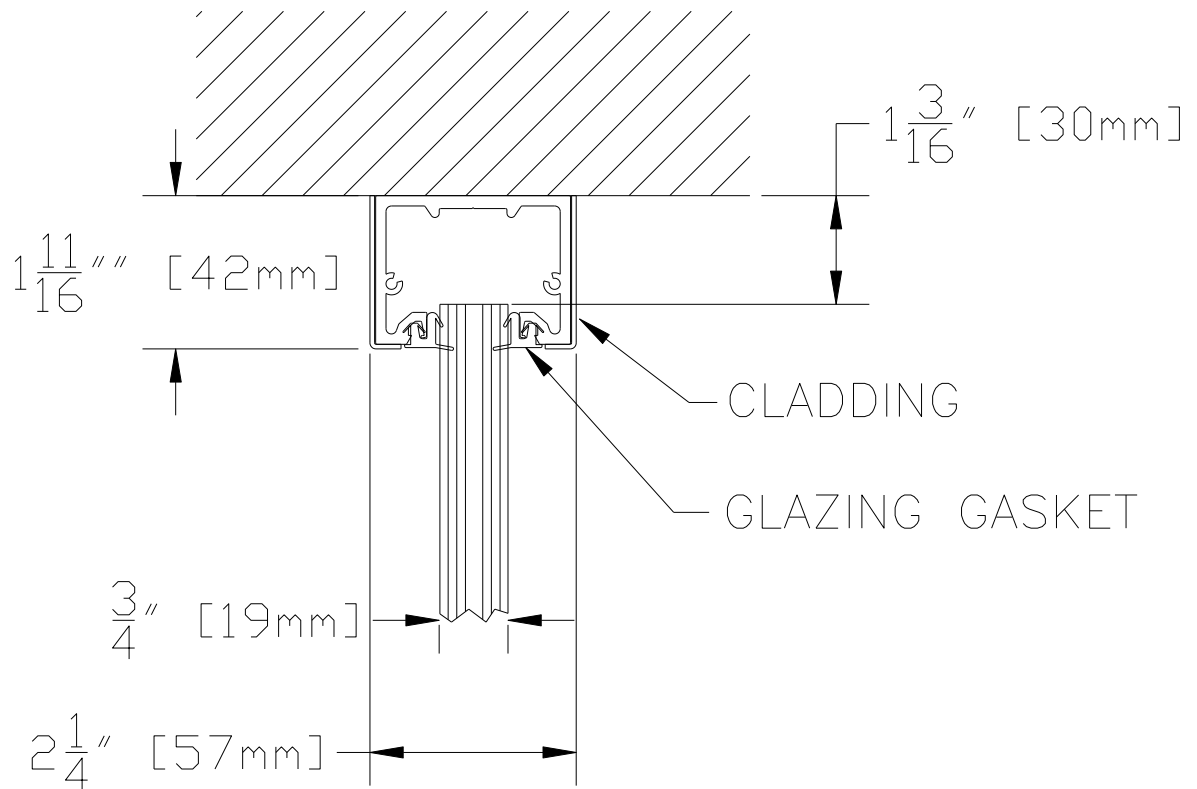

CLAD

NARROW HEADER FOR $\frac{3}{4}$ " GLASS CLAD

CRL DOOR RAIL SYSTEM

C.R. Laurence Architectural Products

Phone Orders (800) 421-6144

Fax Orders (800) 262-3299

WWW.CRLAURENCE.COM

Patent Pending