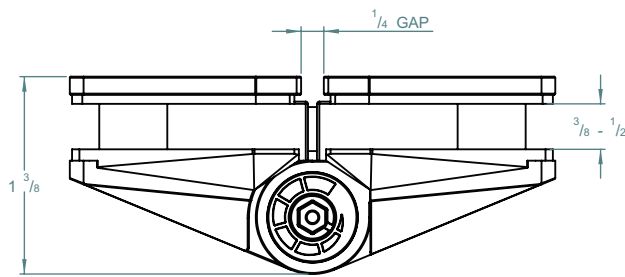

TOP VIEW

TO ORDER SPECIFY:

- 125GP POLISHED FINISH
- 125GS SATIN FINISH
- 125GB BLACK FINISH