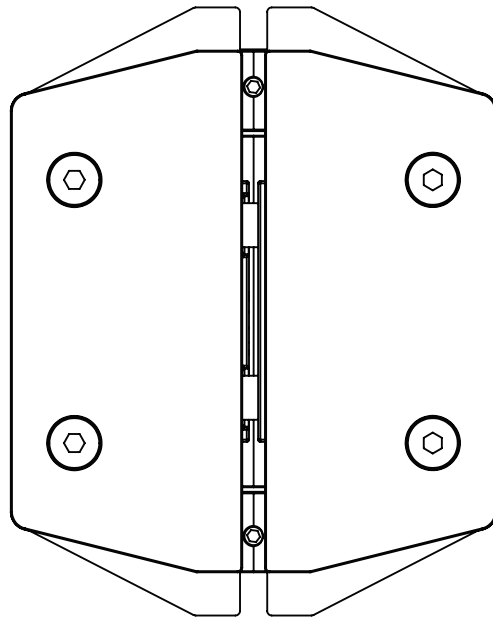

3/8"  
1/2"

MAX.  
35" WIDE x  
59" HIGH

MAX 100 lbs

- 50°F  
+ 122°F

90°

### 125 SERIES POOL HINGE

- SELF-CLOSING SAFETY HINGE FOR GLASS POOL FENCING
- TO BE USED WITH CHILD PROOF SAFETY LATCH
- COMPLIES WITH AUSTRALIAN STANDARDS FOR POOL GATE HARDWARE
- NATA ACCREDITED AND INDEPENDENTLY TESTED TO 25 000 CYCLES (NATA = NATIONAL ASSOCIATION OF TESTING AUTHORITIES AUSTRALIA)