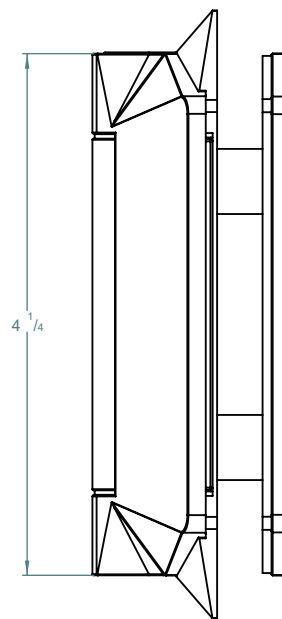

3/8"  
1/2"

MAX.  
35" WIDE x  
59" HIGH

MAX 100 lbs

- 50°F  
+ 122°F

90°

### 125 SERIES POOL HINGE

- SELF-CLOSING SAFETY HINGE FOR GLASS POOL FENCING
- TO BE USED WITH CHILD PROOF SAFETY LATCH
- COMPLIES WITH AUSTRALIAN STANDARDS FOR POOL GATE HARDWARE
- NATA ACCREDITED AND INDEPENDENTLY TESTED TO 25 000 CYCLES (NATA = NATIONAL ASSOCIATION OF TESTING AUTHORITIES AUSTRALIA)

REAR VIEW

TOP VIEW

FRONT VIEW

SIDE VIEW

TO ORDER SPECIFY:

- 125GP POLISHED FINISH
- 125GS SATIN FINISH
- 125GB BLACK FINISH

INSTALLED SAFETY CAP

### GLASS TO GLASS

GLASS CUT-OUT TOP AND BOTTOM