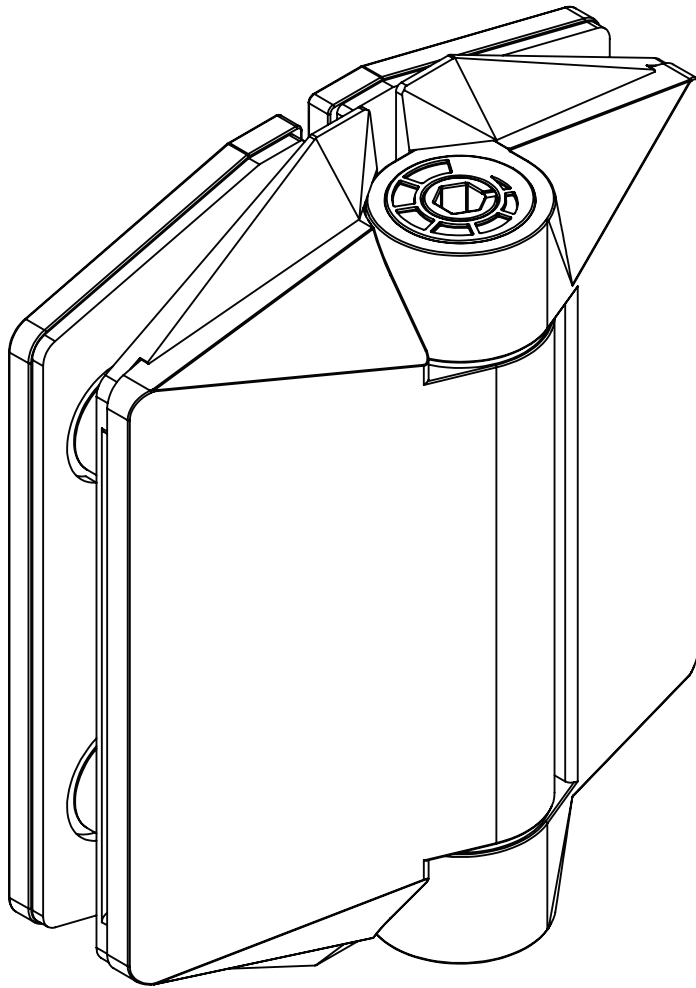

# 125 SERIES POOL HINGE

## GLASS TO GLASS

3/8"  
1/2"

MAX.  
35" WIDE x  
59" HIGH

MAX 100 lbs

- 50°F  
+ 122°F

90°