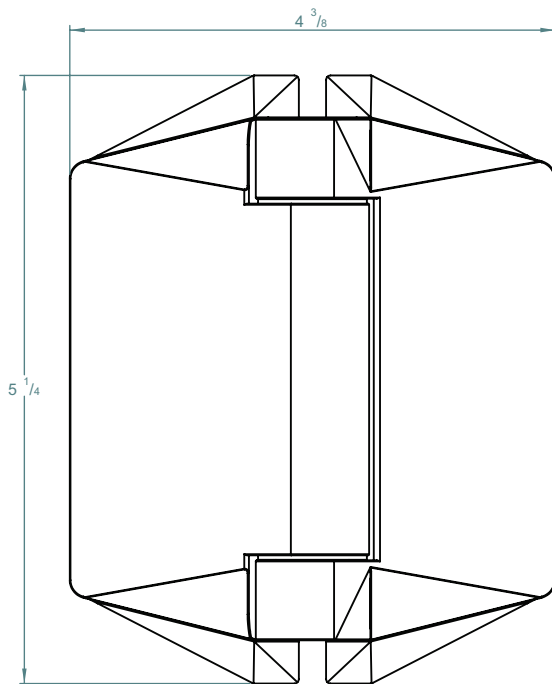

FRONT VIEW

TO ORDER SPECIFY:

- 125GP POLISHED FINISH
- 125GS SATIN FINISH
- 125GB BLACK FINISH