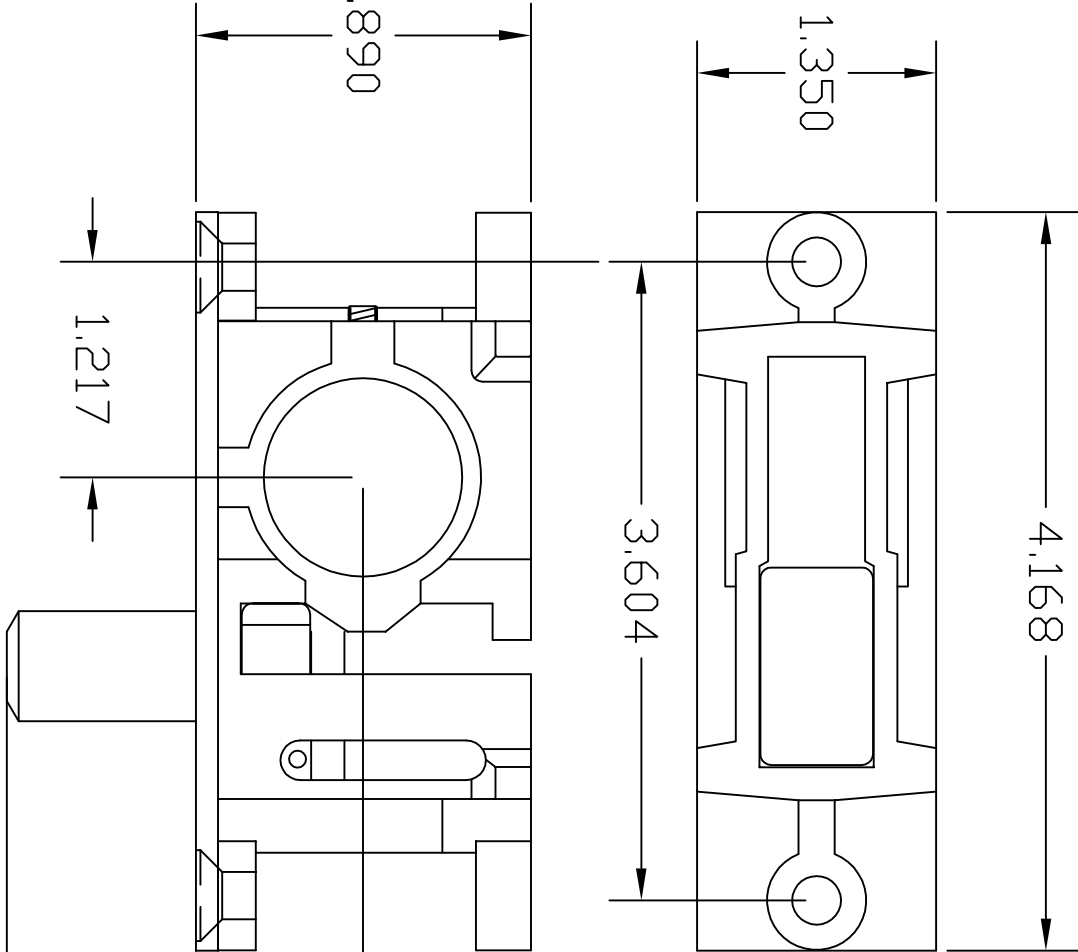

0.6222

4.168

1.350

3.604

1.890

1.217

0.942

1.068

UNLESS OTHERWISE SPECIFIED  
 DIMENSIONS ARE IN INCHES  
 TOLERANCE IS  
 .XX ± 0.015  
 .XXX ± 0.002

 *C. R. Lawrence Co., Inc*  
 1334 W. 132nd Street  
 PHONE: (310) 515-2289  
 GARDENA, CALIFORNIA 90249  
 FAX: (310) 515-2508