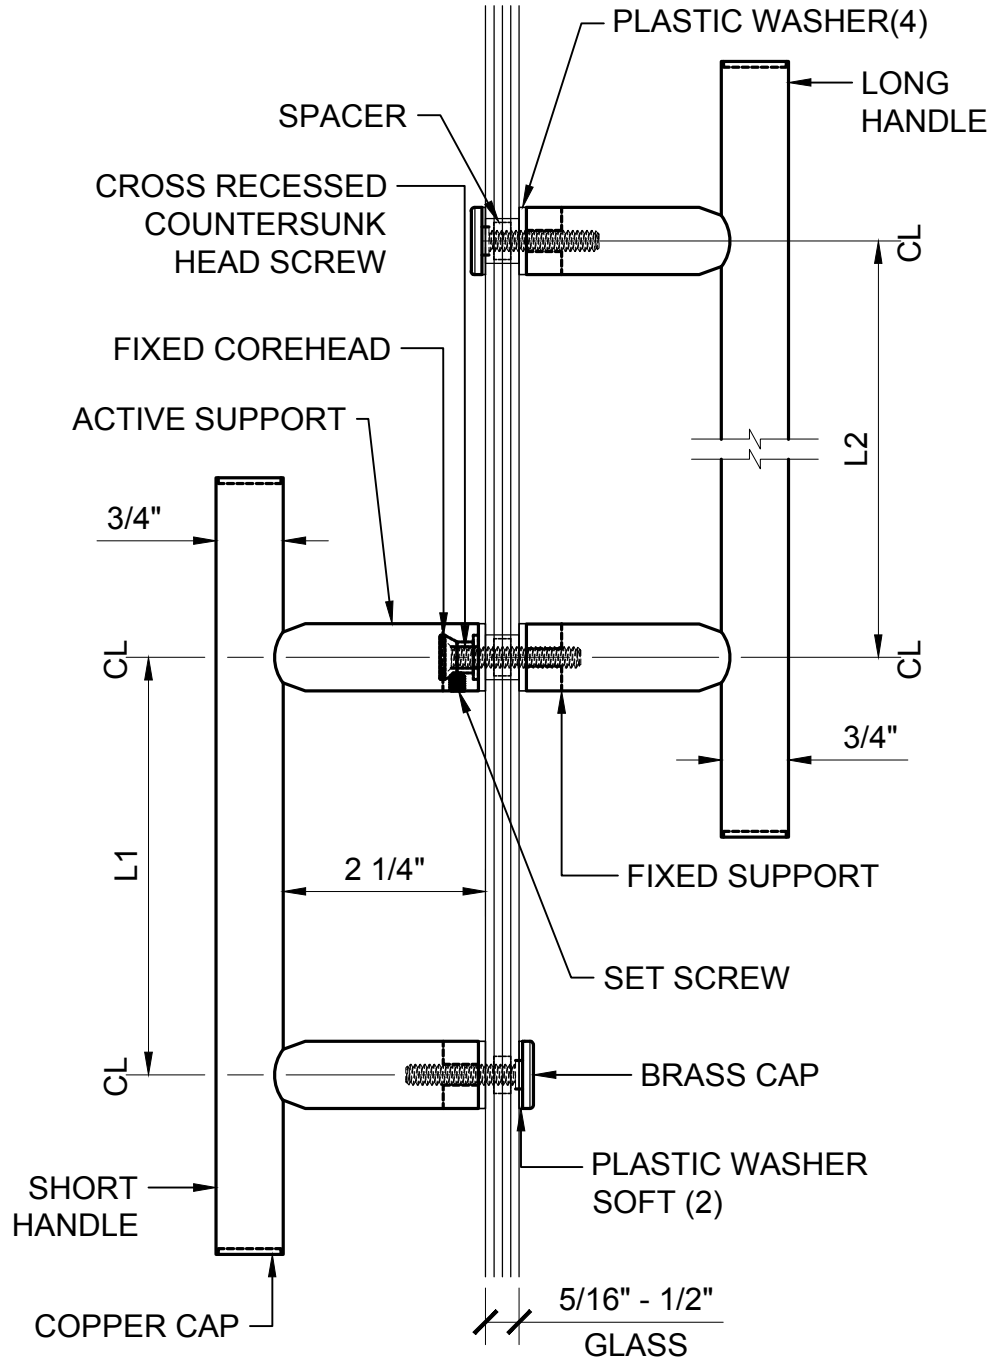

3/4" (19mm) Diameter Brass Tubing
Glass Thickness Range: 5/16" to 1/2" (8mm to 12 mm)
Hole Diameter Required: 1/2" (12 mm) (3)

PART NUMBER	FINISH	L1 x L2
LTB6X180RB	OIL RUBBED BRONZE	6"x18"
LTB6X18BN	BRUSHED NICKEL	6"x18"
LTB6X18BR	BRASS	6"x18"
LTB6X18CH	CHROME	6"x18"
LTB6X18MBL	MATTE BLACK	6"x18"
LTB6X18PN	POLISHED NICKEL	6"x18"
LTB6X18SC	SATIN CHROME	6"x18"

LTB6X240RB	OIL RUBBED BRONZE	6"x24"
LTB6X24BN	BRUSHED NICKEL	6"x24"
LTB6X24BR	BRASS	6"x24"
LTB6X24CH	CHROME	6"x24"
LTB6X24MBL	MATTE BLACK	6"x24"
LTB6X24PN	POLISHED NICKEL	6"x24"
LTB6X24SC	SATIN CHROME	6"x24"

LTB8X180RB	OIL RUBBED BRONZE	8"x18"
LTB8X18BN	BRUSHED NICKEL	8"x18"
LTB8X18BR	BRASS	8"x18"
LTB8X18CH	CHROME	8"x18"
LTB8X18MBL	MATTE BLACK	8"x18"
LTB8X18PN	POLISHED NICKEL	8"x18"
LTB8X18SC	SATIN CHROME	8"x18"

LTB8X240RB	OIL RUBBED BRONZE	8"x24"
LTB8X24BN	BRUSHED NICKEL	8"x24"
LTB8X24BR	BRASS	8"x24"
LTB8X24CH	CHROME	8"x24"
LTB8X24MBL	MATTE BLACK	8"x24"
LTB8X24PN	POLISHED NICKEL	8"x24"
LTB8X24SC	SATIN CHROME	8"x24"