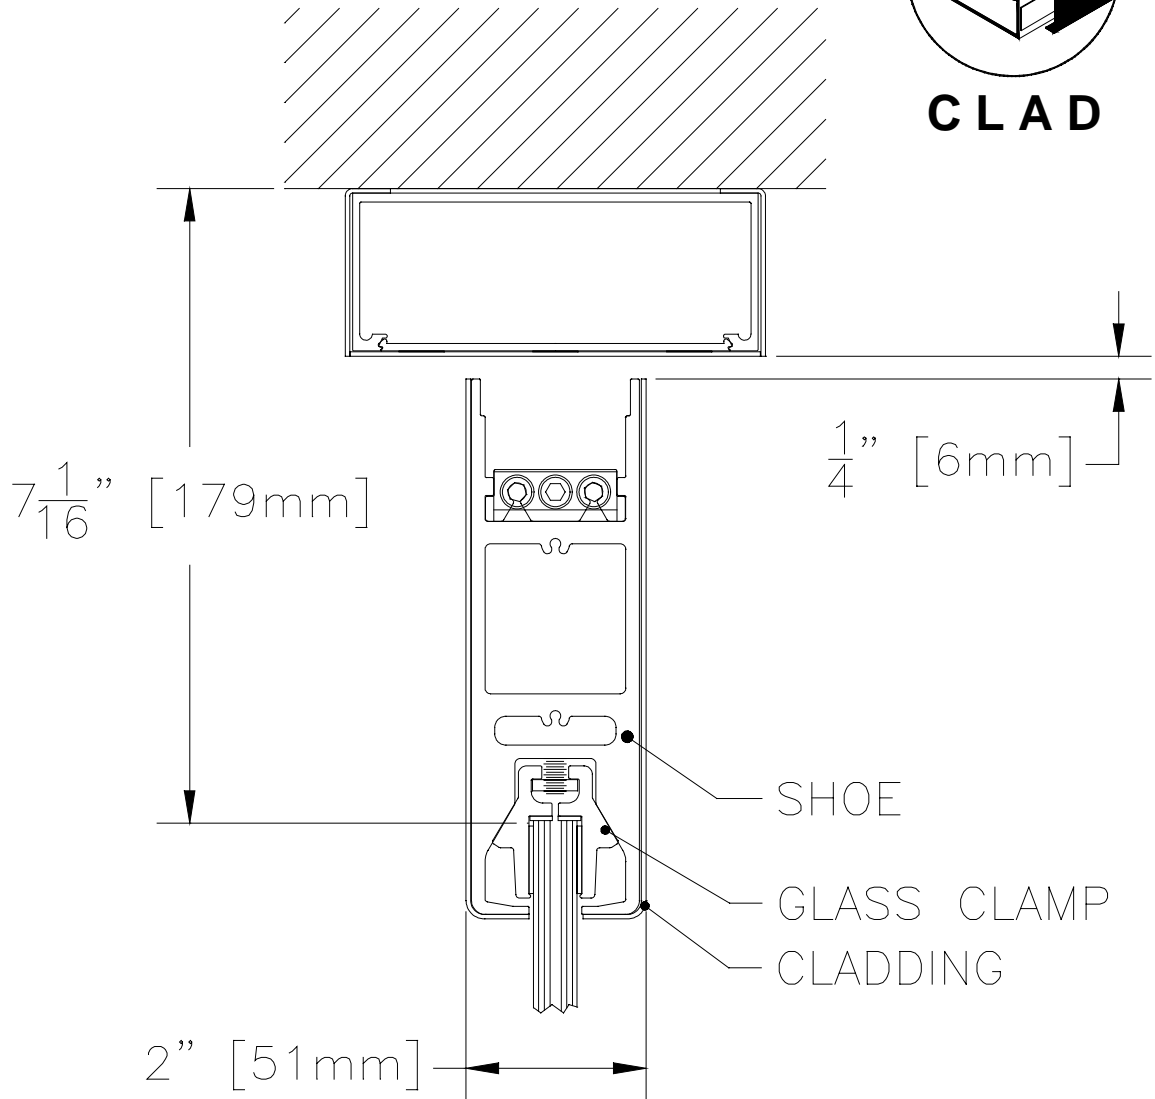

CLAD

6" SQUARE DOOR RAIL CLAD
WITH CLAD HEADER

CRL DOOR RAIL SYSTEM

C.R. Laurence Architectural Products

Phone Orders (800) 421-6144

Fax Orders (800) 262-3299

WWW.CRLAURENCE.COM

Patent Pending

6SDRCH