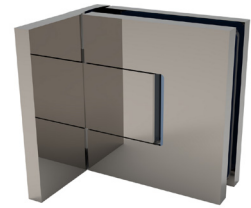

Bellagio, Como, and Lugano Hinges

Introducing Bellagio, Como, and Lugano, three off-set shower door hinges representing the **highest-quality in European design and durability**. These solid brass hinges have been rigorously tested to 100,000 cycles, five times more than the industry standard, making them ideal for residential and heavy-duty commercial applications.

Bellagio, Como, and Lugano hinges feature snap-on covers that conceal screws and matching brackets. Available finishes include Matte Black, Chrome, Brushed Nickel, and Satin Brass.

Bellagio: double acting

- Tight gaps prevent water infiltration
- Self-centers from 25 degrees
- Compact design
- Adjustable positive closure
- Up to 110 lb. door with 2 hinges
- 39" maximum door width
- For 5/16" or 3/8" tempered glass
- Snap-on covers conceal screws

Lugano: rise and fall action

- Ultra-compact design
- Perfect for a pitched curb
- Use with no ledge for wheelchair accessibility
- Flush mount inside – easy to clean glass
- Up to 99 lb. door with 2 hinges
- 35-7/16" maximum door width
- For 5/16" or 3/8" tempered glass
- Snap-on covers conceal screws