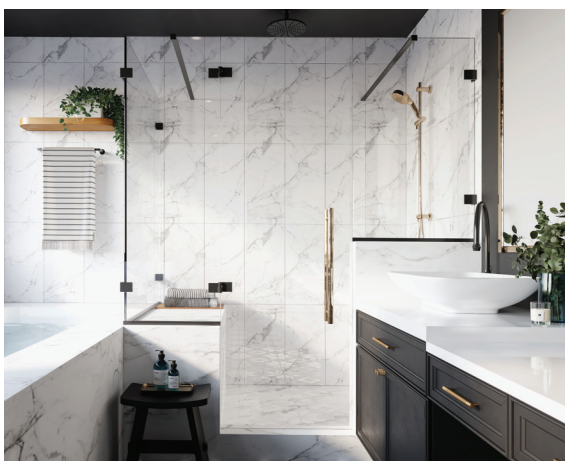

Lugano: rise and fall action

- Ultra-compact design
- Perfect for a pitched curb
- Use with no ledge for wheelchair accessibility
- Flush mount inside – easy to clean glass
- Up to 99 lb. door with 2 hinges
- 35-7/16" maximum door width
- For 5/16" or 3/8" tempered glass
- Snap-on covers conceal screws