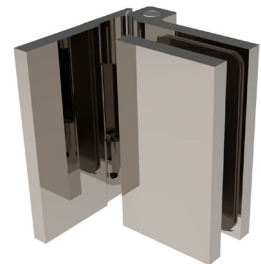

Bellagio, Como, and Lugano Hinges

Introducing Bellagio, Como, and Lugano, three off-set shower door hinges representing the **highest-quality in European design and durability**. These solid brass hinges have been rigorously tested to 100,000 cycles, five times more than the industry standard, making them ideal for residential and heavy-duty commercial applications.

Bellagio, Como, and Lugano hinges feature snap-on covers that conceal screws and matching brackets. Available finishes include Matte Black, Chrome, Brushed Nickel, and Satin Brass.

Bellagio: double acting

- Tight gaps prevent water infiltration
- Self-centers from 25 degrees
- Compact design
- Adjustable positive closure
- Up to 110 lb. door with 2 hinges
- 39" maximum door width
- For 5/16" or 3/8" tempered glass
- Snap-on covers conceal screws

Como: glass hole template, no cutouts

- 180-degree free swinging
- Ideal for wheelchair accessibility
- Allows saloon door configuration
- Up to 110 lb. door with 2 hinges
- 39" maximum door width
- For 5/16" or 3/8" tempered glass
- Snap-on covers conceal screws