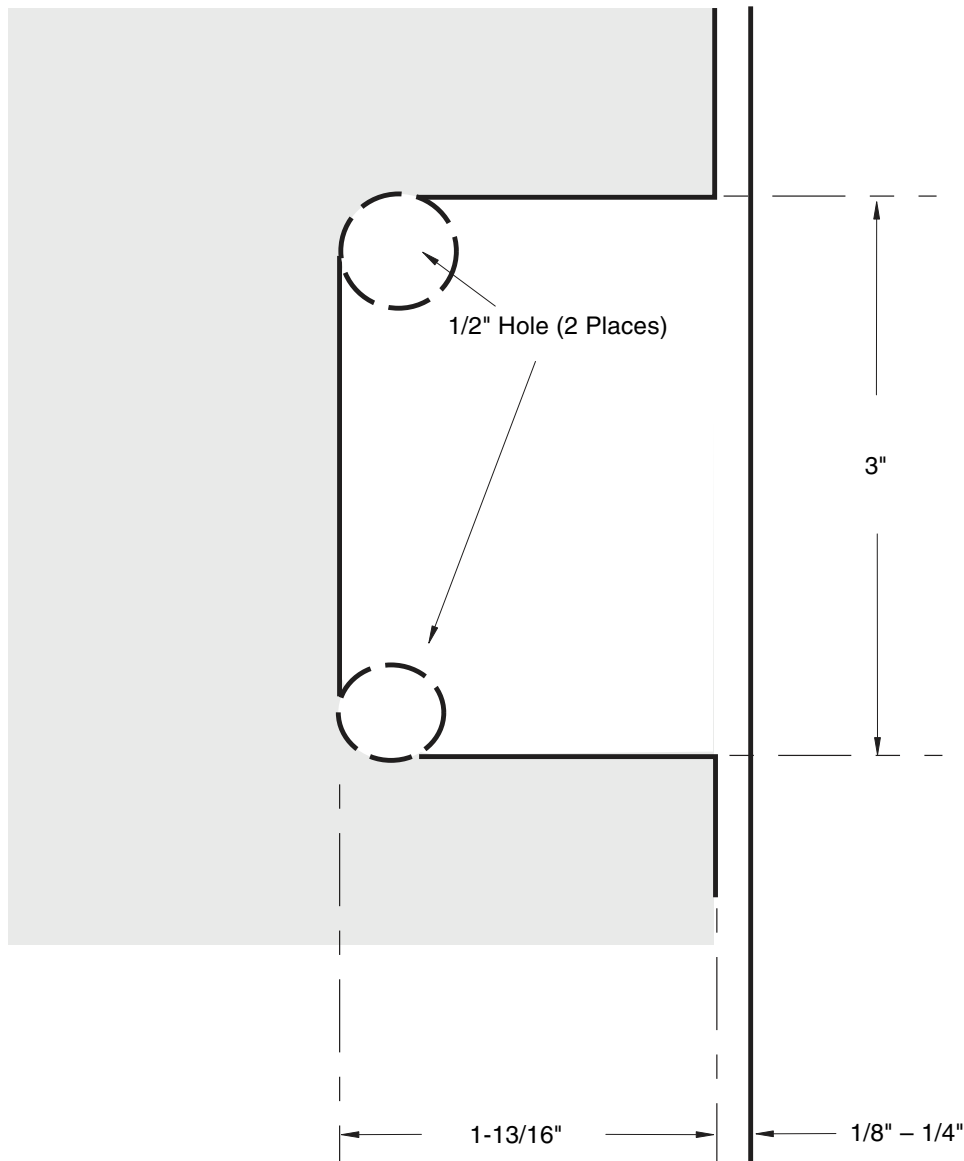

SHORIZON®

MAXIMUM SERIES/ MAJESTIC SERIES

GLASS TO GLASS HINGE NOTCH

H-M180GTG

H-MB180GTG

H-M180GTGA

H-MB180GTGA

NOTE: DRAWINGS NOT TO SCALE.