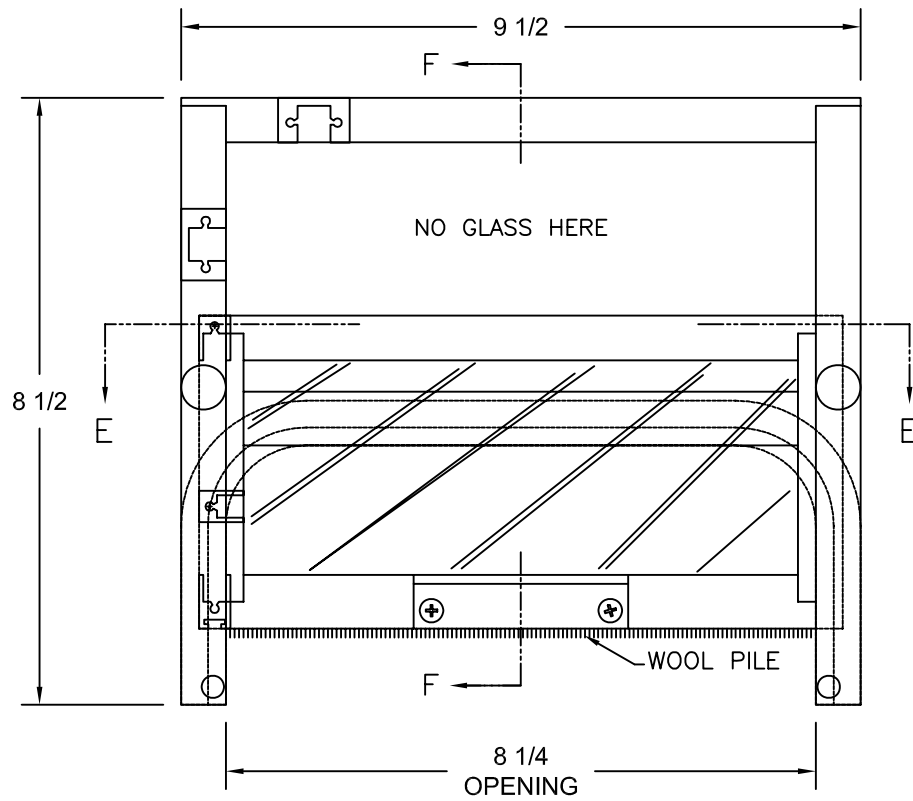

CRL STD. 701A/DU

CRL TRANSACTION HARDWARE

C.R. Laurence Architectural Products

Phone Orders (800) 421-6144

Fax Orders (800) 262-3299

WWW.CRLAURENCE.COM

Patent Pending