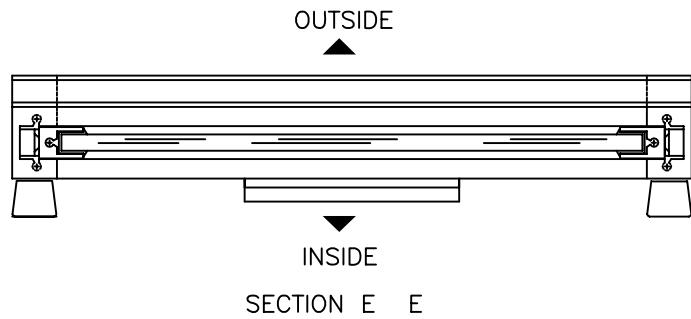

CRL STD. 701A/DU

CRL TRANSACTION HARDWARE

C.R. Laurence Architectural Products

Phone Orders (800) 421-6144

Fax Orders (800) 262-3299

WWW.CRLAURENCE.COM

Patent Pending