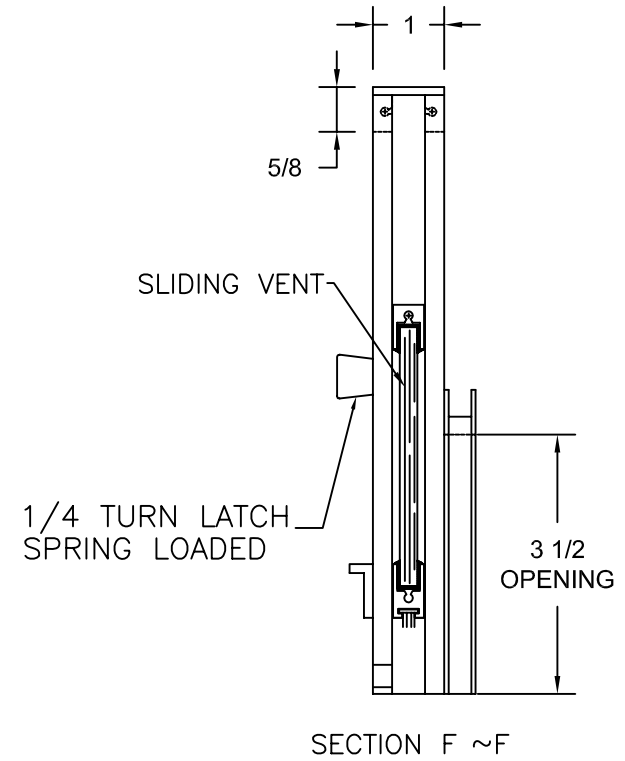

CRL STD. 701A/DU

CRL TRANSACTION HARDWARE

C.R. Laurence Architectural Products

Phone Orders (800) 421-6144

Fax Orders (800) 262-3299

WWW.CRLAURENCE.COM

Patent Pending