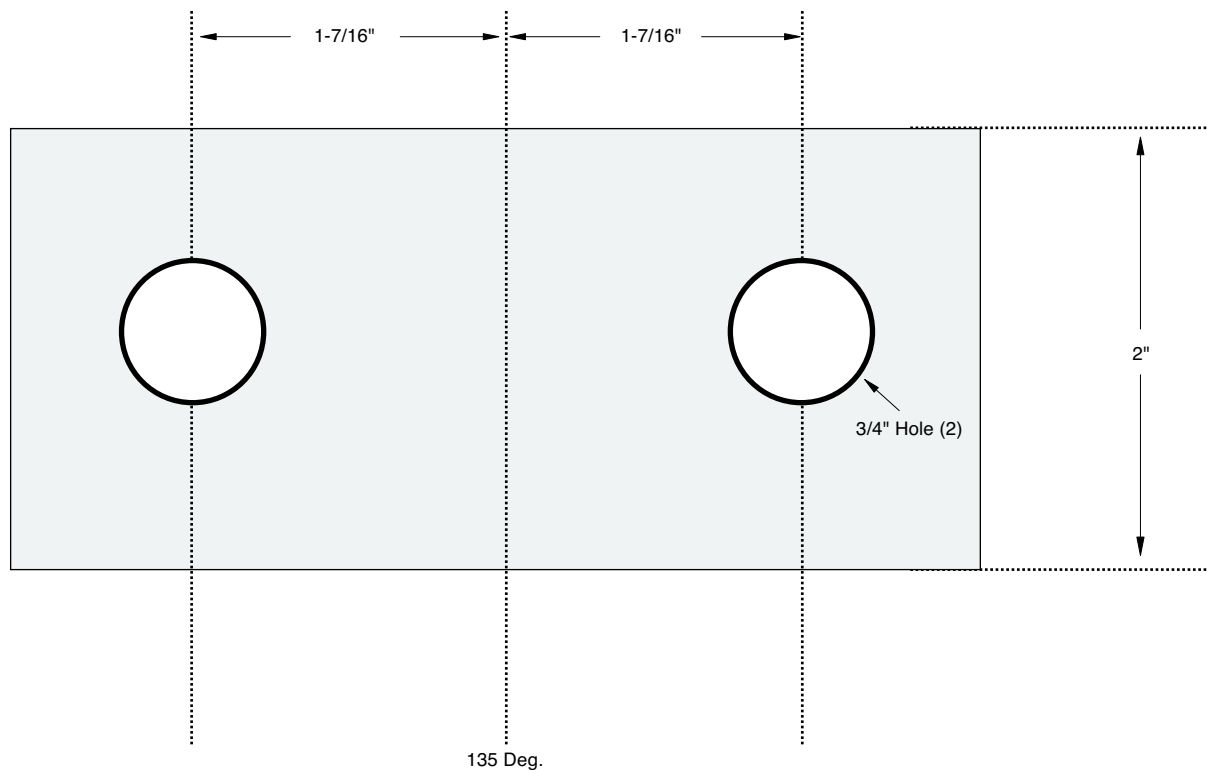

SHORIZON®

135 DEGREE GLASS CLIP

C-135

C-P135

FOR MITERED JOINT APPLICATION

NOTE: DRAWINGS NOT TO SCALE.

REVISION DATE 08/15

ushorizon.com