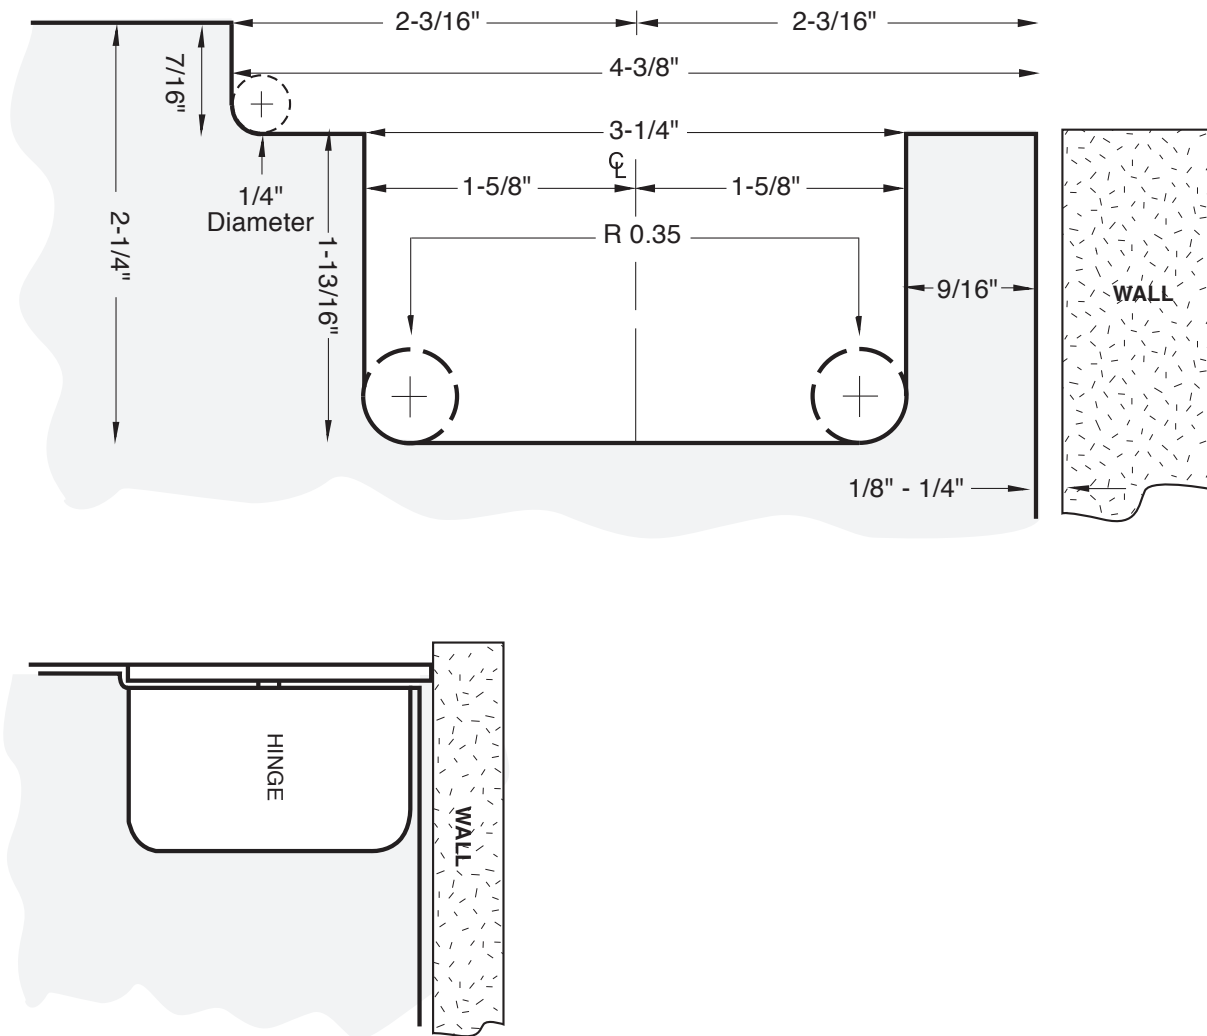

## MONTREAL/PRESTIGE H-PIVBGTW/H-PIVGTW (WALL MOUNT WITH STEP NOTCH)

NOTE: DRAWINGS NOT TO SCALE.

REVISION DATE 08/15

[ushorizon.com](http://ushorizon.com)

28539 INDUSTRY DRIVE, VALENCIA, CA 91355

Toll Free Phone: (877) 728-3874 Toll Free Fax: (888) 440-9567