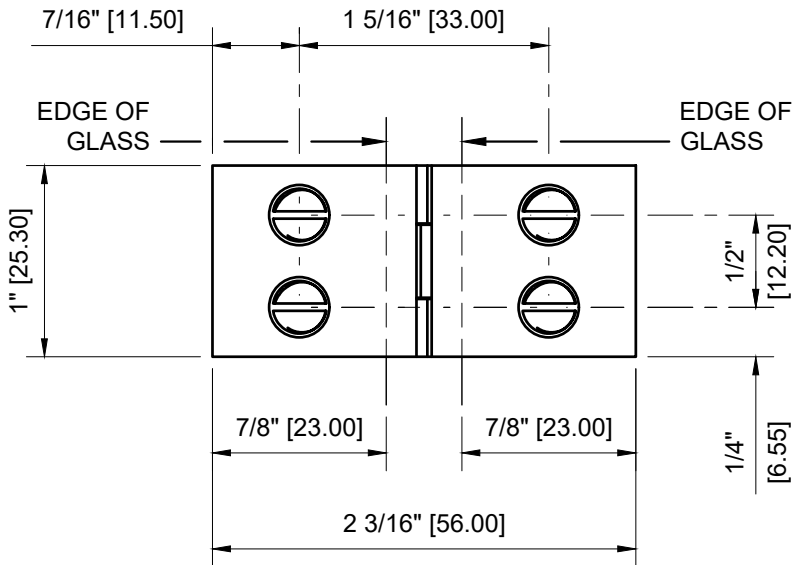

1/4" (6mm) GLASS:
5/16" (8mm) GLASS:

CRL - EH160 WIDE FACE GLASS TO GLASS OUT-SWING HINGE FOR 1/4" - 5/16" GLASS

DATE: 5-29-2020
SCALE: 1'-0"=1'-0"
DRAWN BY: VM

DESCRIPTION: CRL - EH160 CHROME
1" WIDE FACE GLASS TO GLASS
OUT-SWING SET SCREW HINGE