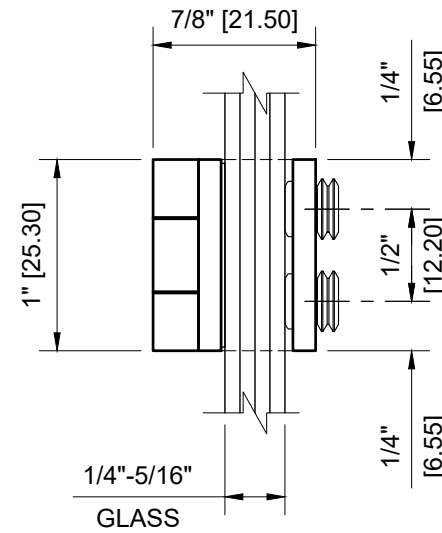

1/4" (6mm) GLASS:
5/16" (8mm) GLASS:

CRL - EH160 WIDE FACE GLASS TO GLASS OUT-SWING HINGE FOR 1/4" - 5/16" GLASS

DATE: 5-29-2020
SCALE: 1'-0"=1'-0"
DRAWN BY: VM

DESCRIPTION: CRL - EH160 CHROME
1" WIDE FACE GLASS TO GLASS
OUT-SWING SET SCREW HINGE