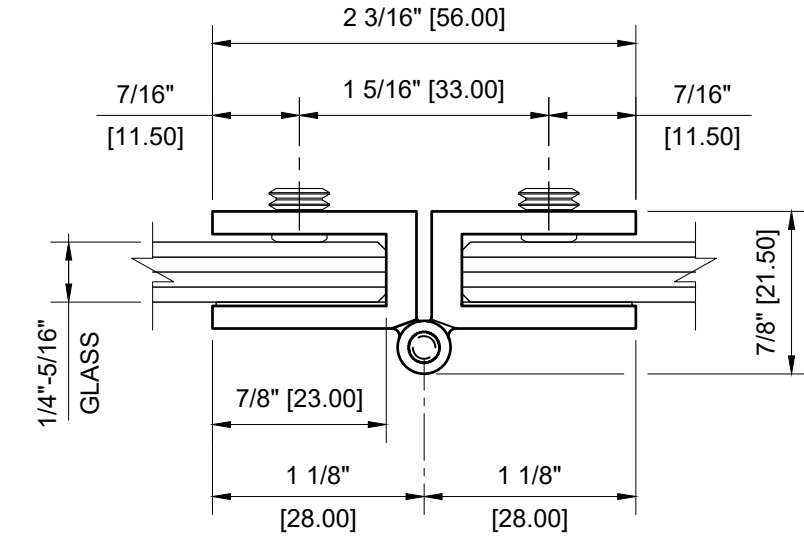

1/4" (6mm) GLASS:
5/16" (8mm) GLASS:

CRL - EH160 WIDE FACE GLASS TO GLASS OUT-SWING HINGE FOR 1/4" - 5/16" GLASS

DATE: 5-29-2020
SCALE: 1'-0"=1'-0"
DRAWN BY: VM

DESCRIPTION: CRL - EH160 CHROME
1" WIDE FACE GLASS TO GLASS
OUT-SWING SET SCREW HINGE