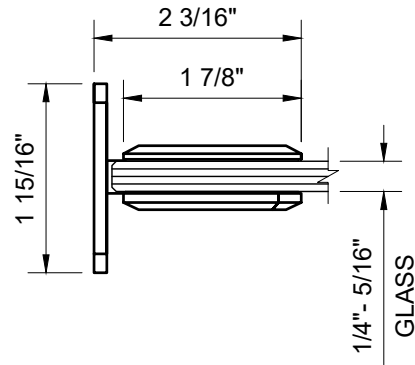

USE OF GASKETS

FOR 1/4" (6mm) GLASS: USE ONE THICK GASKET ON EACH SIDE

FOR 5/16" (8mm) GLASS: USE ONE THIN GASKET ON EACH SIDE

GLASS FABRICATION TEMPLATE

CATALOG NUMBER	FINISH
M0N037CH	POLISHED CHROME
M0N037BR	POLISHED BRASS
M0N0370RB	OIL RUBBED BRONZE
M0N037BN	BRUSHED NICKEL
M0N037SC	SATIN CHROME
M0N037WC	WHITE W/ CHROME ACCENT

M0N037XX - CRL MONACO 037 SERIES WALL MOUNT FULL BACK PLATE HINGE

DATE: 3/1/19
SCALE: 6"=1'-0"
DRAWN BY: VM

DESCRIPTION: CRL MONACO SERIES HINGE
M0N037_ WALL MOUNT FULL BACK PLATE HINGE

C.R. LAURENCE CO. ARCHITECTURAL PRODUCTS
2503 E. Vernon Avenue, Los Angeles, CA 90058-1897
PH (800)-421-6144 FX: 800-587-7501 www.crlaurence.com