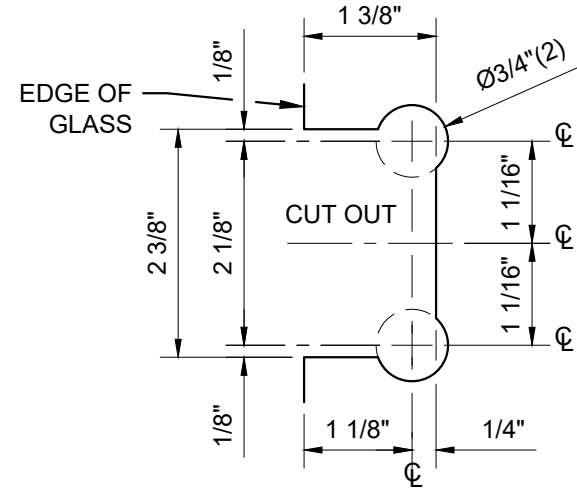

USE OF GASKETS

FOR 1/4" (6mm) GLASS: USE ONE THICK GASKET ON EACH SIDE

FOR 5/16" (8mm) GLASS: USE ONE THIN GASKET ON EACH SIDE

GLASS FABRICATION TEMPLATE

CATALOG NUMBER	FINISH
M0N037CH	POLISHED CHROME
M0N037BR	POLISHED BRASS
M0N0370RB	OIL RUBBED BRONZE
M0N037BN	BRUSHED NICKEL
M0N037SC	SATIN CHROME
M0N037WC	WHITE W/ CHROME ACCENT

M0N037XX - CRL MONACO 037 SERIES WALL MOUNT FULL BACK PLATE HINGE

DATE: 3/1/19
SCALE: 6"=1'-0"
DRAWN BY: VM

DESCRIPTION: CRL MONACO SERIES HINGE
M0N037_ WALL MOUNT FULL BACK PLATE HINGE

C.R. LAURENCE CO. ARCHITECTURAL PRODUCTS
2503 E. Vernon Avenue, Los Angeles, CA 90058-1897
PH (800)-421-6144 FX: 800-587-7501 www.crlaurence.com