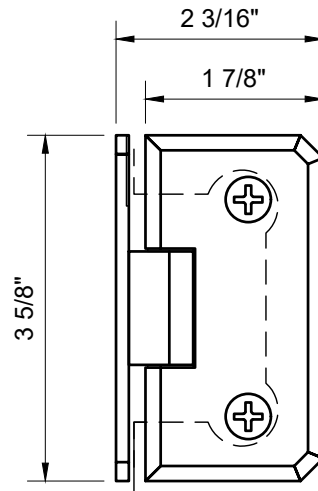

USE OF GASKETS

FOR 1/4" (6mm) GLASS: USE ONE THICK GASKET ON EACH SIDE

FOR 5/16" (8mm) GLASS: USE ONE THIN GASKET ON EACH SIDE

GLASS FABRICATION TEMPLATE

CATALOG NUMBER	FINISH
M0N037CH	POLISHED CHROME
M0N037BR	POLISHED BRASS
M0N0370RB	OIL RUBBED BRONZE
M0N037BN	BRUSHED NICKEL
M0N037SC	SATIN CHROME
M0N037WC	WHITE W/ CHROME ACCENT

M0N037XX - CRL MONACO 037 SERIES WALL MOUNT FULL BACK PLATE HINGE

DATE: 3/1/19
SCALE: 6"=1'-0"
DRAWN BY: VM

DESCRIPTION: CRL MONACO SERIES HINGE
M0N037_ WALL MOUNT FULL BACK PLATE HINGE

C.R. LAURENCE CO. ARCHITECTURAL PRODUCTS
2503 E. Vernon Avenue, Los Angeles, CA 90058-1897
PH (800)-421-6144 FX: 800-587-7501 www.crlaurence.com