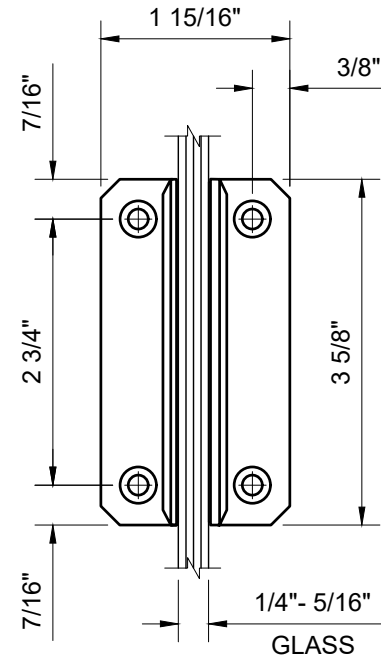

USE OF GASKETS

FOR 1/4" (6mm) GLASS: USE ONE THICK GASKET ON EACH SIDE

FOR 5/16" (8mm) GLASS: USE ONE THIN GASKET ON EACH SIDE

GLASS FABRICATION TEMPLATE

CATALOG NUMBER	FINISH
M0N037CH	POLISHED CHROME
M0N037BR	POLISHED BRASS
M0N0370RB	OIL RUBBED BRONZE
M0N037BN	BRUSHED NICKEL
M0N037SC	SATIN CHROME
M0N037WC	WHITE W/ CHROME ACCENT

M0N037XX - CRL MONACO 037 SERIES WALL MOUNT FULL BACK PLATE HINGE

DATE: 3/1/19
SCALE: 6"=1'-0"
DRAWN BY: VM

DESCRIPTION: CRL MONACO SERIES HINGE
M0N037_ WALL MOUNT FULL BACK PLATE HINGE

C.R. LAURENCE CO. ARCHITECTURAL PRODUCTS
2503 E. Vernon Avenue, Los Angeles, CA 90058-1897
PH (800)-421-6144 FX: 800-587-7501 www.crlaurence.com