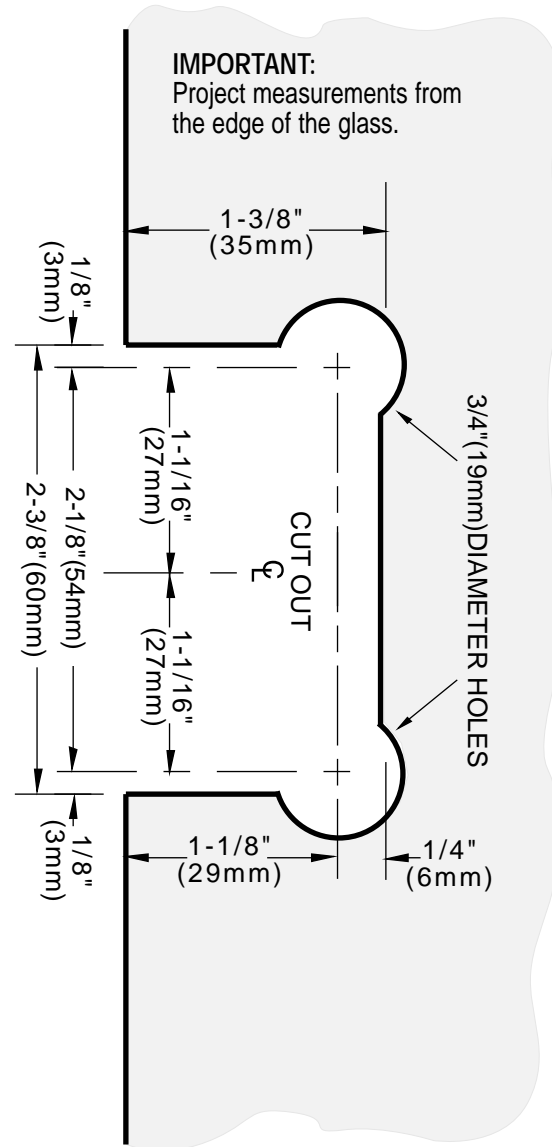

C.R. LAURENCE CO., INC.
PROFESSIONAL QUALITY

MONACO

Wall Mount Hinge – Standard Back Plate

CAT No. MON037