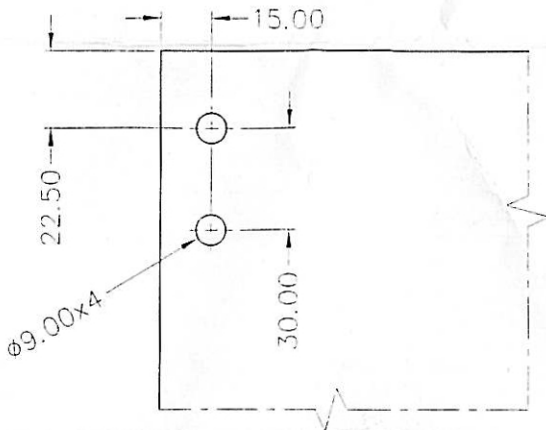

SHOWCASE DOOR HINGE

Glass CUT

UNIT: MM