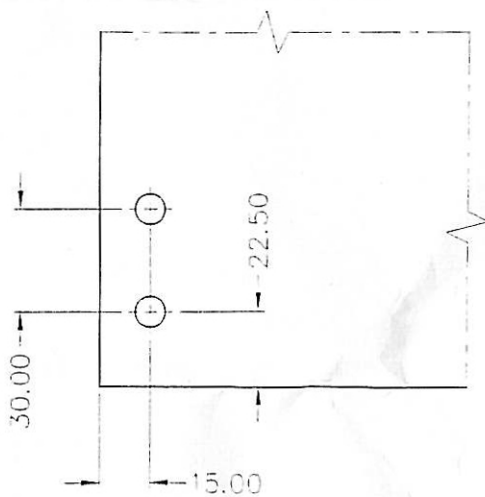

SHOWCASE DOOR HINGE

Glass CUT

UNIT: MM