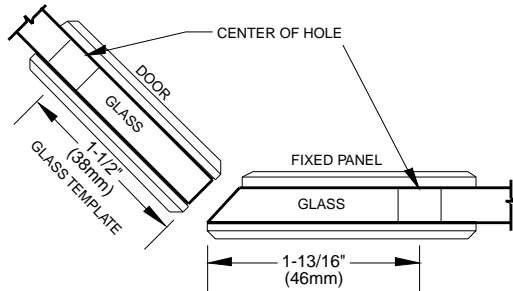

C.R. LAURENCE CO., INC.
PROFESSIONAL QUALITY

CONCORD (FORMERLY LALIQUE)
 135° Glass-to-Glass Hinge
 CAT No. SDH135