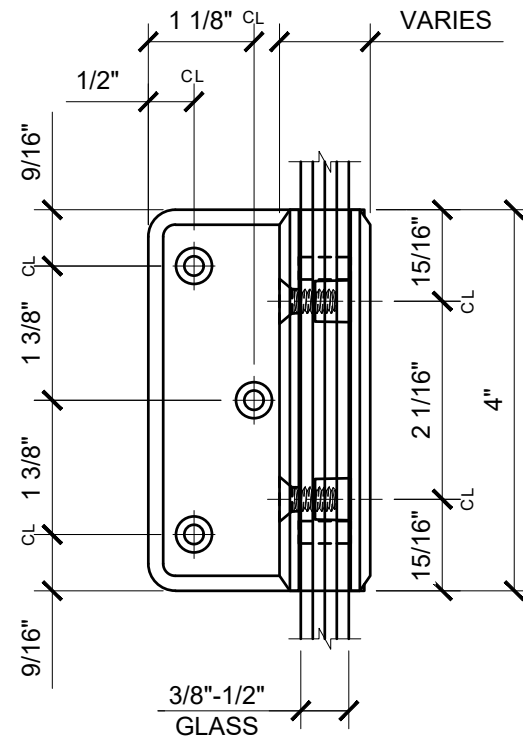

USE OF GASKETS

FOR 3/8" (10mm) GLASS: USE ONE THICK GASKET ON EACH SIDE  
 FOR 1/2" (12mm) GLASS: USE ONE THIN GASKET ON EACH SIDE

GLASS FABRICATION TEMPLATE

| CATALOG NUMBER | FINISH                  |
|----------------|-------------------------|
| C0L544CH       | CHROME                  |
| C0L544MBL      | MATTE BLACK             |
| C0L544BR       | BRASS                   |
| C0L5440RB      | OIL RUBBED BRONZE       |
| C0L544ABC0     | ANTIQUE BRUSHED COPPER  |
| C0L544ABL      | ALL BLACK               |
| C0L544ABN      | ANTIQUE BRUSHED NICKEL  |
| C0L544ABR      | ANTIQUE BRASS           |
| C0L544ABRZ     | ANTIQUE BRONZE          |
| C0L544AW       | ALL WHITE               |
| C0L544BBRZ     | BRUSHED BRONZE          |
| C0L544BC0      | BRUSHED COPPER          |
| C0L544BL       | BLACK W/ CHROME ACCENTS |
| C0L544BN       | BRUSHED NICKEL          |
| C0L544BSC      | BRUSHED SATIN CHROME    |
| C0L544CBA      | CHROME W/ BRASS ACCENTS |
| C0L544GM       | GUN METAL               |
| C0L544GB       | GOLD PLATED             |
| C0L544PN       | POLISHED NICKEL         |
| C0L544SB       | SATIN BRASS             |
| C0L544SC       | SATIN CHROME            |
| C0L544SN       | SATIN NICKEL            |
| C0L544WC       | WHITE W/ CHROME ACCENTS |

C0L544XX-CRL COLOGNE SERIES 5° WALL MOUNT OFFSET BACK PLATE HINGE

DATE: 11/29/17  
 SCALE: 6"=1'-0"  
 DRAWN BY: VM

DESCRIPTION: CRL C0L544  
 COLOGNE SERIES 5 DEGREE PRE-SET  
 WALL MOUNT OFFSET BACK PLATE HINGE