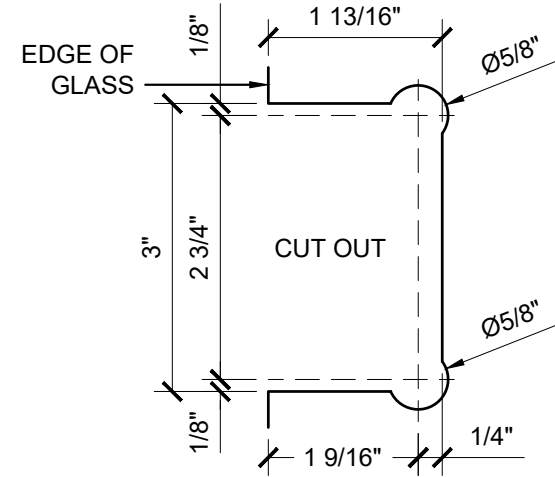

USE OF GASKETS

FOR 3/8" (10mm) GLASS: USE ONE THICK GASKET ON EACH SIDE  
 FOR 1/2" (12mm) GLASS: USE ONE THIN GASKET ON EACH SIDE

GLASS FABRICATION TEMPLATE

| CATALOG NUMBER | FINISH                  |
|----------------|-------------------------|
| C0L544CH       | CHROME                  |
| C0L544MBL      | MATTE BLACK             |
| C0L544BR       | BRASS                   |
| C0L5440RB      | OIL RUBBED BRONZE       |
| C0L544ABC0     | ANTIQUE BRUSHED COPPER  |
| C0L544ABL      | ALL BLACK               |
| C0L544ABN      | ANTIQUE BRUSHED NICKEL  |
| C0L544ABR      | ANTIQUE BRASS           |
| C0L544ABRZ     | ANTIQUE BRONZE          |
| C0L544AW       | ALL WHITE               |
| C0L544BBRZ     | BRUSHED BRONZE          |
| C0L544BC0      | BRUSHED COPPER          |
| C0L544BL       | BLACK W/ CHROME ACCENTS |
| C0L544BN       | BRUSHED NICKEL          |
| C0L544BSC      | BRUSHED SATIN CHROME    |
| C0L544CBA      | CHROME W/ BRASS ACCENTS |
| C0L544GM       | GUN METAL               |
| C0L544GB       | GOLD PLATED             |
| C0L544PN       | POLISHED NICKEL         |
| C0L544SB       | SATIN BRASS             |
| C0L544SC       | SATIN CHROME            |
| C0L544SN       | SATIN NICKEL            |
| C0L544WC       | WHITE W/ CHROME ACCENTS |

C0L544XX-CRL COLOGNE SERIES 5° WALL MOUNT OFFSET BACK PLATE HINGE

DATE: 11/29/17  
 SCALE: 6"=1'-0"  
 DRAWN BY: VM

DESCRIPTION: CRL C0L544  
 COLOGNE SERIES 5 DEGREE PRE-SET  
 WALL MOUNT OFFSET BACK PLATE HINGE