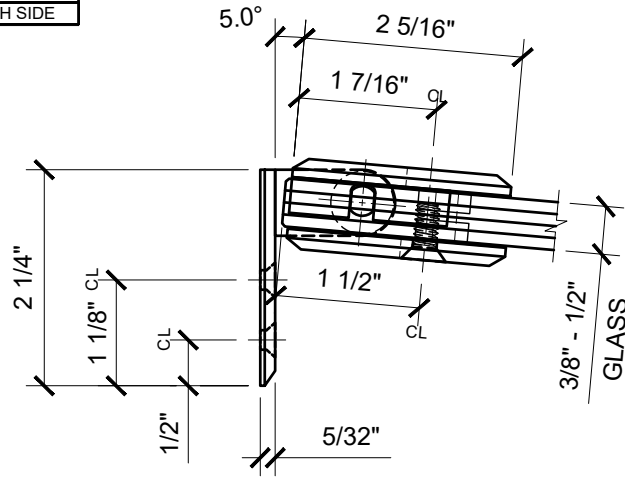

USE OF GASKETS

FOR 3/8" (10mm) GLASS: USE ONE THICK GASKET ON EACH SIDE  
 FOR 1/2" (12mm) GLASS: USE ONE THIN GASKET ON EACH SIDE

GLASS FABRICATION TEMPLATE

| CATALOG NUMBER | FINISH                  |
|----------------|-------------------------|
| C0L544CH       | CHROME                  |
| C0L544MBL      | MATTE BLACK             |
| C0L544BR       | BRASS                   |
| C0L5440RB      | OIL RUBBED BRONZE       |
| C0L544ABC0     | ANTIQUE BRUSHED COPPER  |
| C0L544ABL      | ALL BLACK               |
| C0L544ABN      | ANTIQUE BRUSHED NICKEL  |
| C0L544ABR      | ANTIQUE BRASS           |
| C0L544ABRZ     | ANTIQUE BRONZE          |
| C0L544AW       | ALL WHITE               |
| C0L544BBRZ     | BRUSHED BRONZE          |
| C0L544BC0      | BRUSHED COPPER          |
| C0L544BL       | BLACK W/ CHROME ACCENTS |
| C0L544BN       | BRUSHED NICKEL          |
| C0L544BSC      | BRUSHED SATIN CHROME    |
| C0L544CBA      | CHROME W/ BRASS ACCENTS |
| C0L544GM       | GUN METAL               |
| C0L544GB       | GOLD PLATED             |
| C0L544PN       | POLISHED NICKEL         |
| C0L544SB       | SATIN BRASS             |
| C0L544SC       | SATIN CHROME            |
| C0L544SN       | SATIN NICKEL            |
| C0L544WC       | WHITE W/ CHROME ACCENTS |

C0L544XX-CRL COLOGNE SERIES 5° WALL MOUNT OFFSET BACK PLATE HINGE

DATE: 11/29/17  
 SCALE: 6"=1'-0"  
 DRAWN BY: VM

DESCRIPTION: CRL C0L544  
 COLOGNE SERIES 5 DEGREE PRE-SET  
 WALL MOUNT OFFSET BACK PLATE HINGE