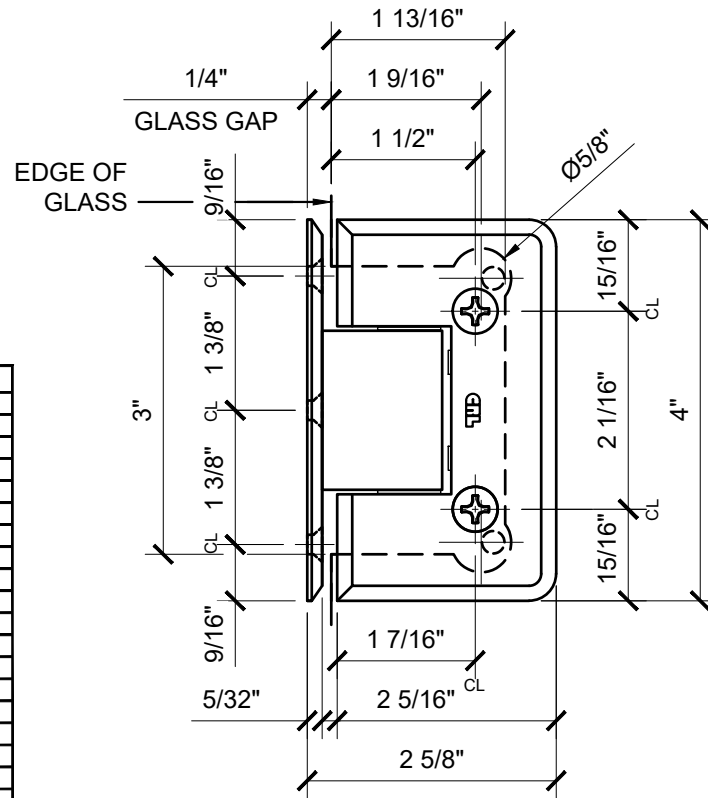

USE OF GASKETS

FOR 3/8" (10mm) GLASS: USE ONE THICK GASKET ON EACH SIDE  
 FOR 1/2" (12mm) GLASS: USE ONE THIN GASKET ON EACH SIDE

GLASS FABRICATION TEMPLATE

| CATALOG NUMBER | FINISH                  |
|----------------|-------------------------|
| C0L544CH       | CHROME                  |
| C0L544MBL      | MATTE BLACK             |
| C0L544BR       | BRASS                   |
| C0L5440RB      | OIL RUBBED BRONZE       |
| C0L544ABC0     | ANTIQUE BRUSHED COPPER  |
| C0L544ABL      | ALL BLACK               |
| C0L544ABN      | ANTIQUE BRUSHED NICKEL  |
| C0L544ABR      | ANTIQUE BRASS           |
| C0L544ABRZ     | ANTIQUE BRONZE          |
| C0L544AW       | ALL WHITE               |
| C0L544BBRZ     | BRUSHED BRONZE          |
| C0L544BC0      | BRUSHED COPPER          |
| C0L544BL       | BLACK W/ CHROME ACCENTS |
| C0L544BN       | BRUSHED NICKEL          |
| C0L544BSC      | BRUSHED SATIN CHROME    |
| C0L544CBA      | CHROME W/ BRASS ACCENTS |
| C0L544GM       | GUN METAL               |
| C0L544GB       | GOLD PLATED             |
| C0L544PN       | POLISHED NICKEL         |
| C0L544SB       | SATIN BRASS             |
| C0L544SC       | SATIN CHROME            |
| C0L544SN       | SATIN NICKEL            |
| C0L544WC       | WHITE W/ CHROME ACCENTS |

C0L544XX-CRL COLOGNE SERIES 5° WALL MOUNT OFFSET BACK PLATE HINGE

DATE: 11/29/17  
 SCALE: 6"=1'-0"  
 DRAWN BY: VM

DESCRIPTION: CRL C0L544  
 COLOGNE SERIES 5 DEGREE PRE-SET  
 WALL MOUNT OFFSET BACK PLATE HINGE