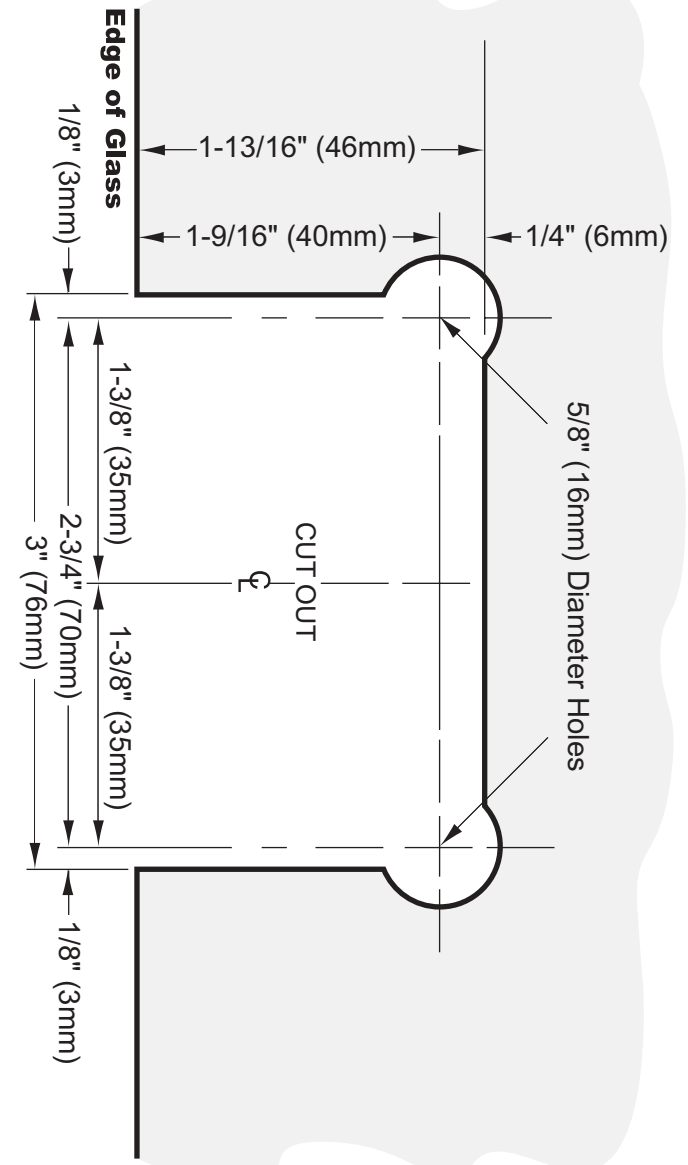

C.R. LAURENCE CO., INC.
PROFESSIONAL QUALITY

**Rectangular
Cut-out Option**

IMPORTANT:
Project measurements from
the edge of the glass.

**"Mouse-Ear"
Cut-out Option**

COLOGNE
Wall Mount Hinge
CAT. No. COL037