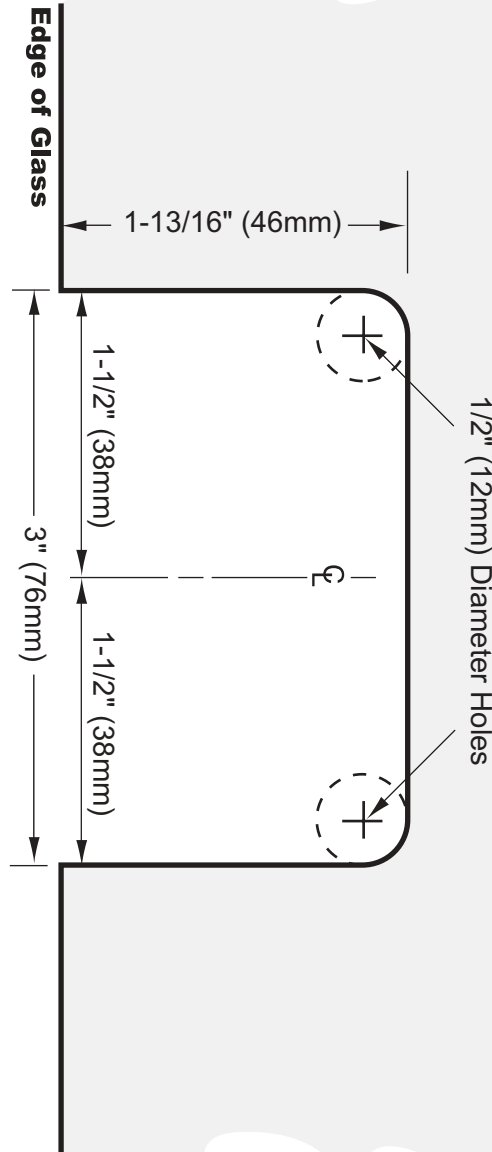

C.R. LAURENCE CO., INC.
PROFESSIONAL QUALITY

**Rectangular
Cut-out Option**

IMPORTANT:
Project measurements from
the edge of the glass.

**"Mouse-Ear"
Cut-out Option**

COLOGNE
Wall Mount Hinge
CAT. No. COL037