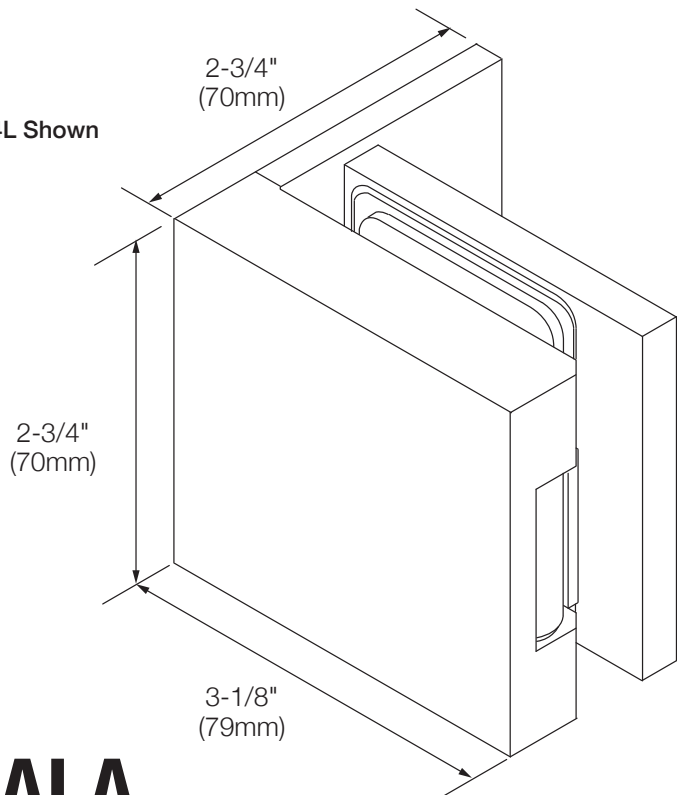

C.R. LAURENCE CO., INC.
PROFESSIONAL QUALITY

SCA044L Shown

SCALA

Wall Mount Hinge

CAT. NO. SCA044L & SCA044R

*Maximum Door Capacities	5/16" (8mm) Glass		3/8" (10mm) Glass	
	Weight	Width	Weight	Width
Using 2 Hinges	100 lbs.(45 kg)	30"(762mm)	100 lbs.(45 kg)	30"(762mm)

Important Information:

- 1). This is a one-direction hinge and is designed for an outswing application only.
A door strike is required so the door isn't allowed to swing inward and damage the door glass.
- 2). Door can be adjusted to close up to 1-1/2° in or out.

Specifications:

Glass Sizes: 5/16" (8mm) to 3/8" (10mm) thick tempered safety glass

Construction: Solid brass

Closing Type: Self-centering when within 15° of closed position

Cutout Required

Includes: Gaskets, screws and template