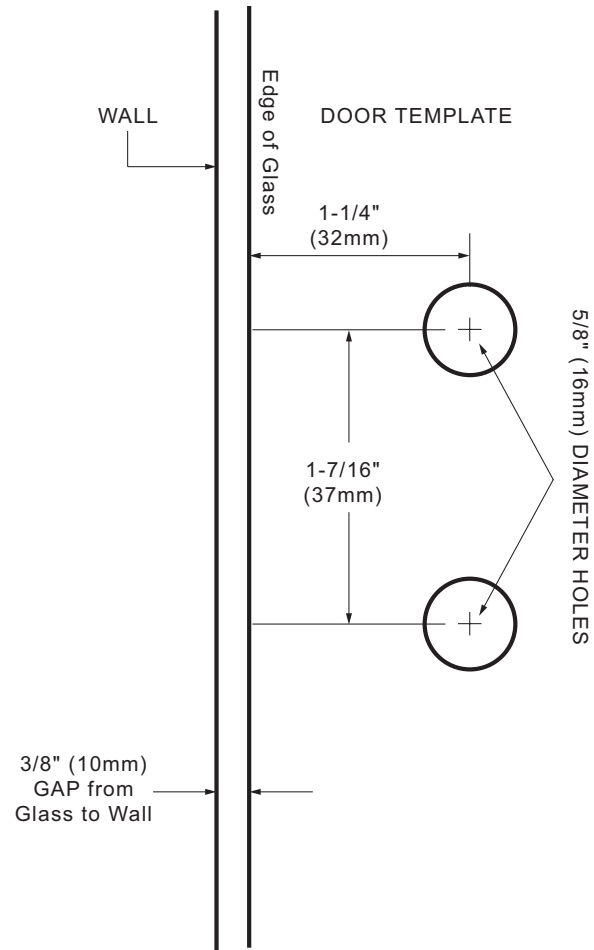

C.R. LAURENCE CO., INC.
PROFESSIONAL QUALITY

A CRH COMPANY

SCALA

Wall Mount Hinge

CAT. NO. SCA044L & SCA044R

C.R. Laurence Co., Inc.
crlaurence.com

For technical assistance in the United States call toll free (800) 421-6144; from Canada call toll free (877) 421-6144; Outside the U.S. and Canada call (323) 588-1281. Ask for Tech Sales at Extension 7740. Toll free fax (800) 458-7496.

4A-32