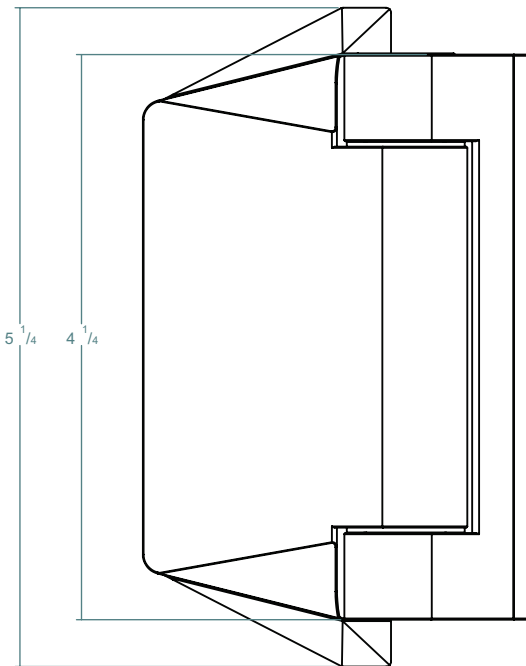

## GLASS TO WALL

### 125 SERIES POOL HINGE

- SELF-CLOSING SAFETY HINGE FOR GLASS POOL FENCING
- TO BE USED WITH CHILD PROOF SAFETY LATCH
- COMPLIES WITH AUSTRALIAN STANDARDS FOR POOL GATE HARDWARE
- NATA ACCREDITED AND INDEPENDENTLY TESTED TO 25 000 CYCLES (NATA = NATIONAL ASSOCIATION OF TESTING AUTHORITIES AUSTRALIA)

REAR VIEW

TOP VIEW

FRONT VIEW

TO ORDER SPECIFY:

- 125WP POLISHED FINISH
- 125WS SATIN FINISH
- 125WB BLACK FINISH

SQUARE OR ROUND  
POST BRACKETS  
AVAILABLE

INSTALLED SAFETY CAP

SIDE VIEW

### GLASS TO WALL/POSTS

GLASS CUT-OUT TOP AND BOTTOM