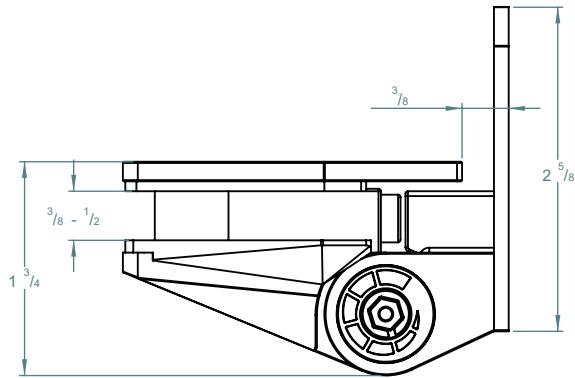

TOP VIEW

TO ORDER SPECIFY:

- 125WP POLISHED FINISH
- 125WS SATIN FINISH
- 125WB BLACK FINISH

SQUARE OR ROUND
POST BRACKETS
AVAILABLE