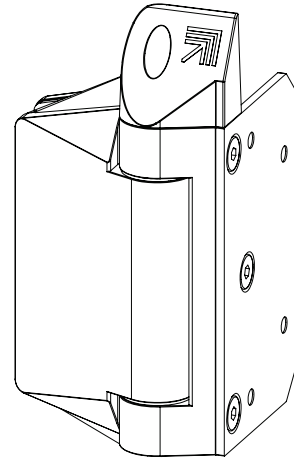

## GLASS TO WALL

REAR VIEW

TOP VIEW

FRONT VIEW

TO ORDER SPECIFY:

- 125WP POLISHED FINISH
- 125WS SATIN FINISH
- 125WB BLACK FINISH

SQUARE OR ROUND  
POST BRACKETS  
AVAILABLE

INSTALLED SAFETY CAP

SIDE VIEW