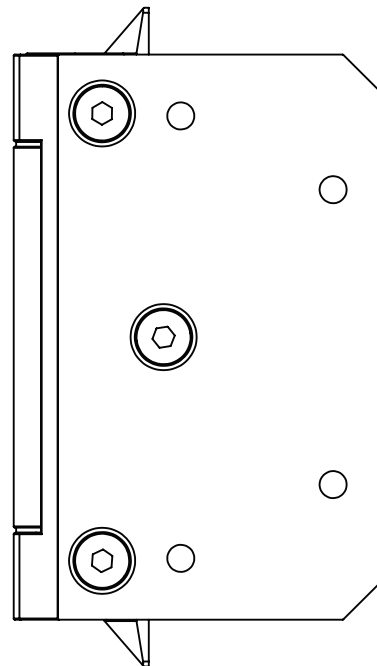

## GLASS TO WALL

REAR VIEW

TOP VIEW

FRONT VIEW

TO ORDER SPECIFY:

- 125WP POLISHED FINISH
- 125WS SATIN FINISH
- 125WB BLACK FINISH

SQUARE OR ROUND  
POST BRACKETS  
AVAILABLE

INSTALLED SAFETY CAP

SIDE VIEW