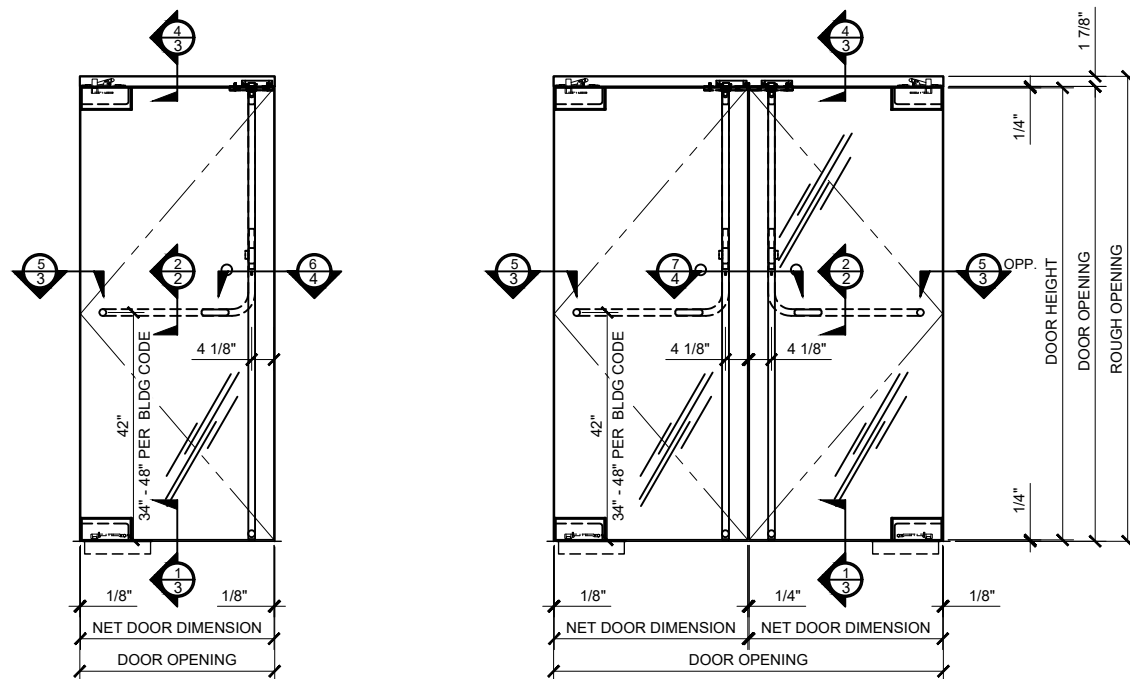

CRL - BLUMCRAFT PANIC HANDLE HAVE 12'-0" (144") SIZE LIMITATION FOR DOOR HEIGHTS

Description:
 CRL / BLUMCRAFT
 PANIC HANDLES
 FOR ALL DOOR SYSTEMS

Drawn By: VM
 Date: 10/24/2013
 Scale: 3/4" =1'-0"
 File Name:CRL_BCRFT PHS.dwg

Drawn By: VM
Date: 10/24/2013
Scale: 3/4" = 1'-0"
File Name: CRL_BCRFT_PHS.dwg
Sheet

HERCULITE "P-STYLE" WEDGE-LOCK RAIL GLASS DOORS WITH MINI STILES

HERCULITE "BP-STYLE" WEDGE-LOCK RAIL GLASS DOORS

HERCULITE "A-STYLE" WEDGE-LOCK PATCH RAIL GLASS DOORS