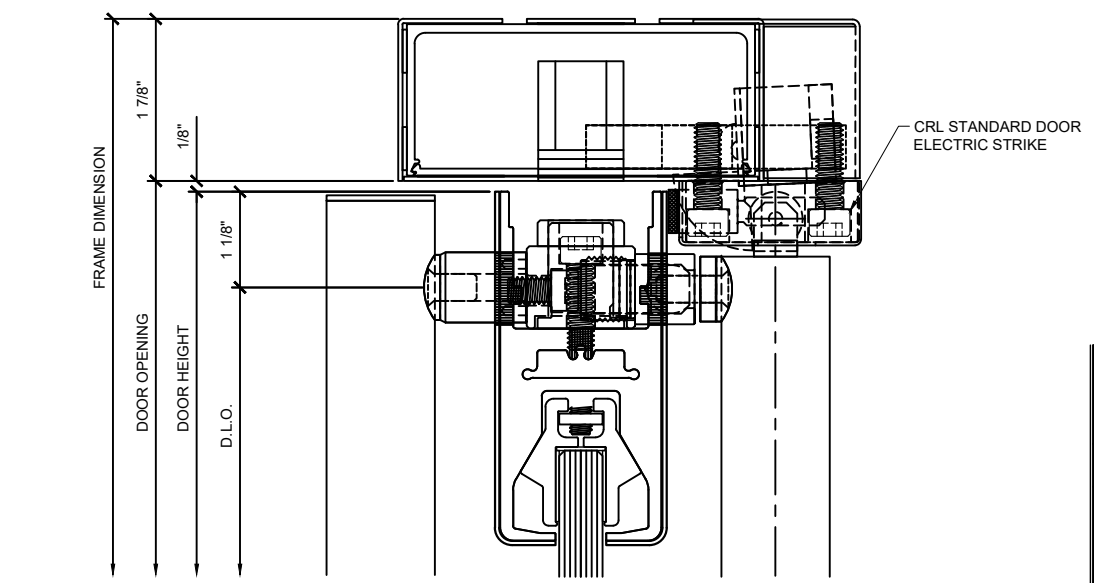

4 PANIC HANDLE DOOR HEAD DETAIL
WEDGE-LOCK "P" STYLE ALL GLASS DOOR W/PA100F