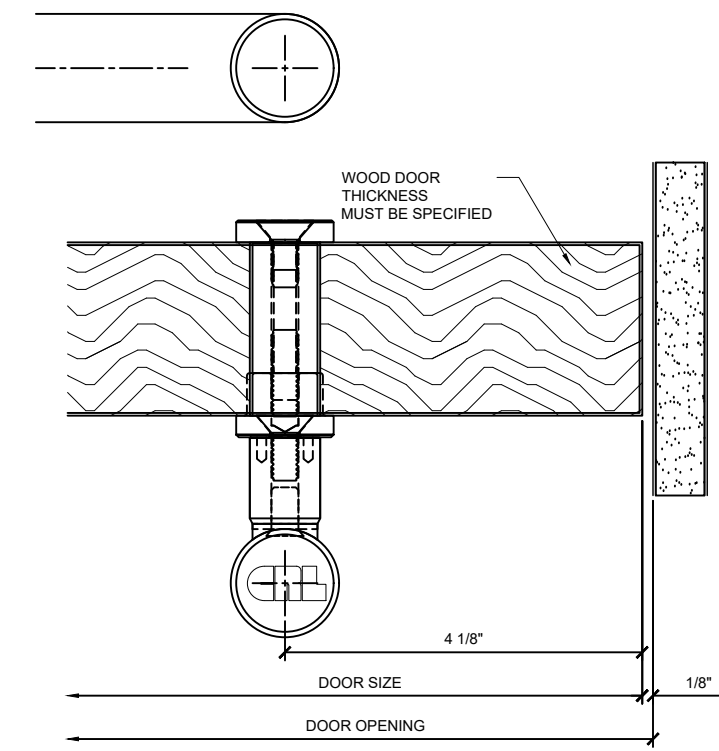

Sheet

4 PANIC HANDLE WOOD DOOR HEAD DETAIL
2" THICK SOLID WOOD DOOR W/PA100F

2 PANIC HANDLE DETAIL
2" THICK SOLID WOOD DOOR W/PA100F

1 EXTERIOR HANDLE DOOR SILL DETAIL
2" THICK SOLID WOOD DOOR W/PA100F

5 JAMB DETAIL AT PANIC HANDLE HINGE SIDE
2" THICK SOLID WOOD DOOR W/PA100F

6 JAMB DETAIL AT PANIC HANDLE LOCK SIDE
2" THICK SOLID WOOD DOOR W/PA100F

7 WOOD MEETING STILES AT PANIC HANDLE
SOLID WOOD DOOR W/PA100F

Revisions By:

CRL

2503 E. Verron Avenue, Los Angeles, CA 90058-1897
PH (800)-421-0144 FX: 800-567-7501 www.crlaurence.com