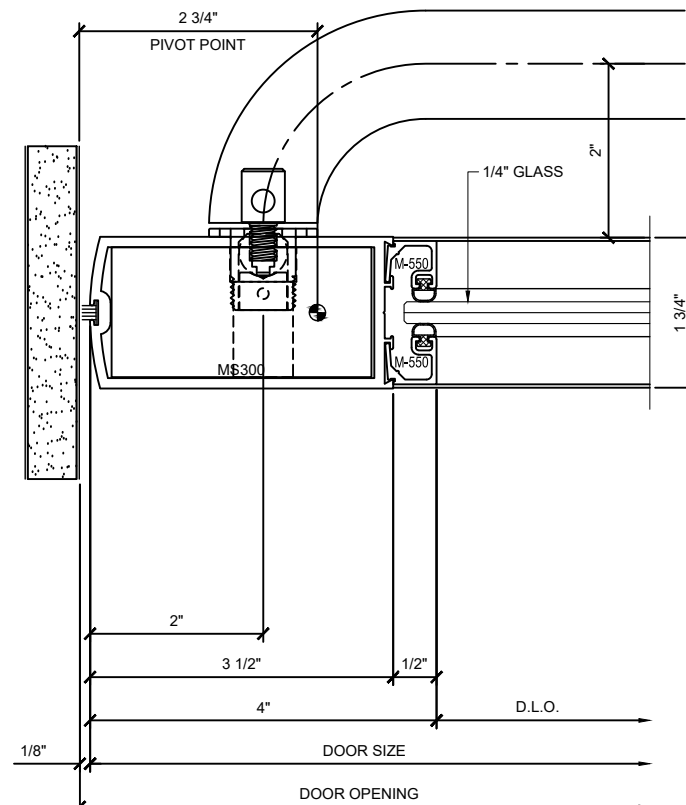

7 MEETING STILES AT PANIC HANDLE
PATCH STYLE ALL GLASS DOOR W/ PA100F

5 JAMB DETAIL AT PANIC HANDLE HINGE SIDE
CRL-US ALUM SERIES 400 FULL FRAMED DOOR W/PA100F