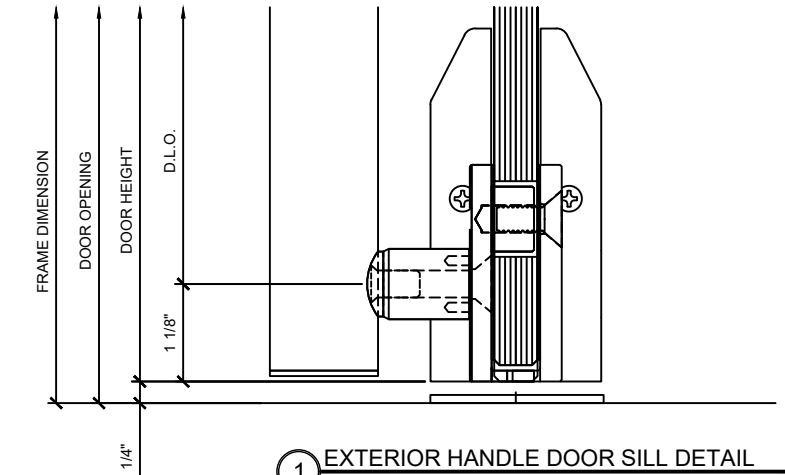

1 EXTERIOR HANDLE DOOR SILL DETAIL
WEDGE-LOCK "A" STYLE ALL GLASS DOOR W/ PA100F