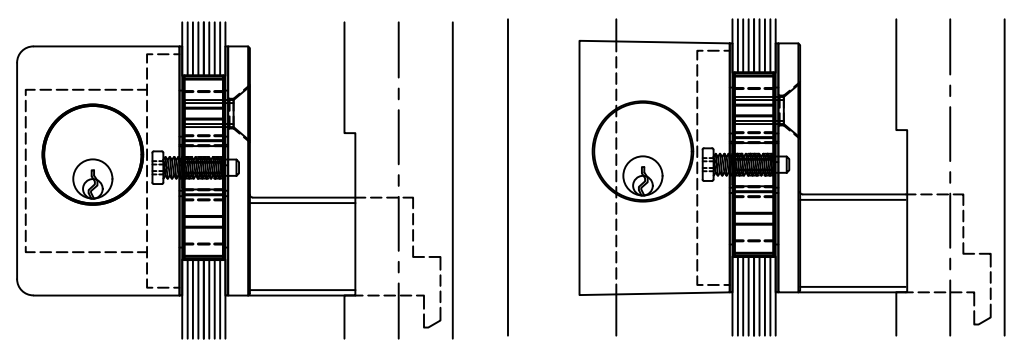

3 KEYED PANIC ACTUATOR DETAILS
1/2" ALL GLASS DOOR W/ PA100_