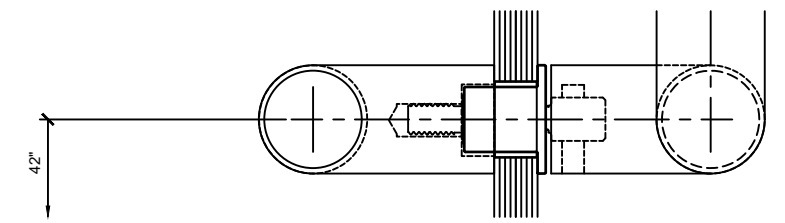

2 B TO B PANIC HANDLE DETAIL
1/2" ALL GLASS DOOR W/ PA100_