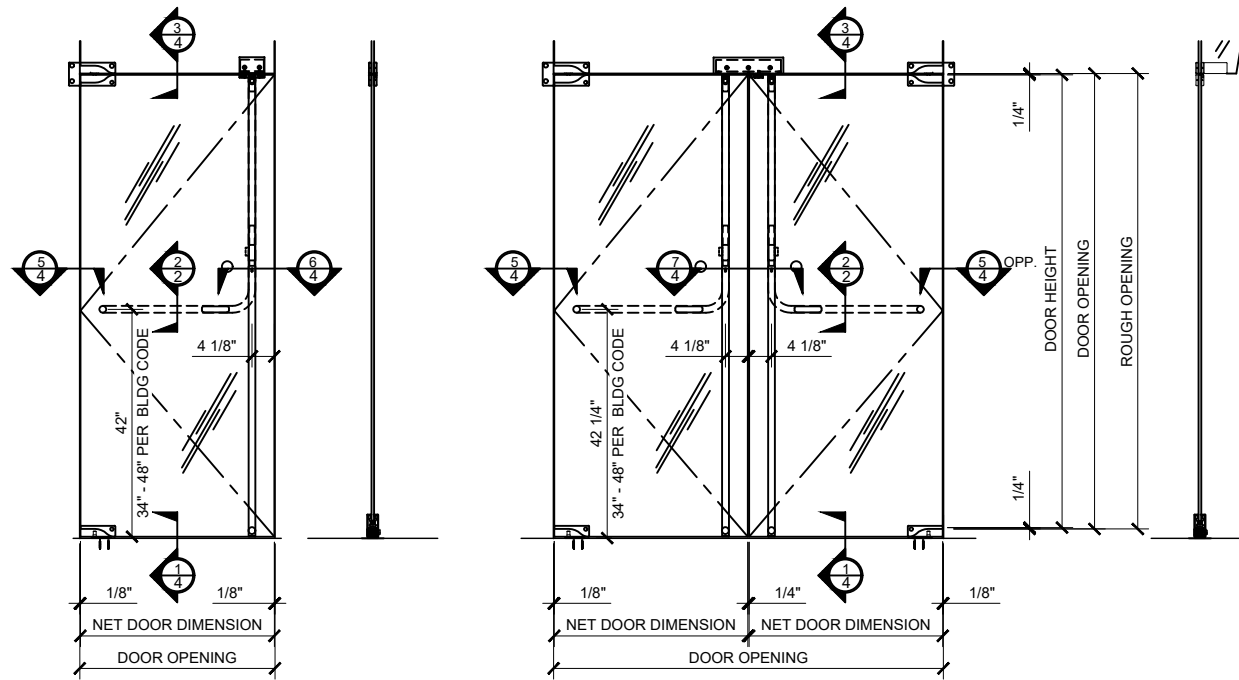

DOOR SWING CHART

CRL PA100F PANIC HANDLES MOUNTED ON VARIOUS CRL DOOR SYSTEMS

Revisions By:

CRL

2503 E. Verron Avenue, Los Angeles, CA 90058-1897
PH (800)-421-0144 FX 800-587-7501 www.craurence.com

Description:
CRL / BLUMCRAFT
PANIC HANDLES
FOR ALL DOOR SYSTEMS

Drawn By: VM
Date: 10/24/2013
Scale: 3/4" = 1'-0"
File Name: CRL_BCRFT_PHS.dwg

Sheet

1.1

CRL - BLUMCRAFT PANIC HANDLE HAVE
12'-0" (144") SIZE LIMITATION FOR DOOR
HEIGHTS

- * HARDWARE FABRICATED FROM 1 1/4" DIAMETER STAINLESS STEEL OR ARCHITECTURAL BRONZE TUBING
- * WIDE SELECTION OF EXTERIOR PULL HANDLES ARE AVAILABLE
- * STANDARD CONFIGURATIONS AVAILABLE FOR PANIC HANDLES, DEADBOLT HANDLES, ELECTRONIC EGRESS OR DUMMY HANDLES
- * PA100 PANICS ARE COMPATIBLE WITH ELECTRIC STRIKES
- * STANDARD CONFIGURATIONS AVAILABLE FOR PA110, DB110 AND EG110
- * ALL PANICS COME WITH A DOGGING FEATURE
- * ALL CONFIGURATIONS AVAILABLE WITH OR WITHOUT KEYED ACCESS DEVICES
- * AVAILABLE IN POLISHED AND BRUSHED STAINLESS STEEL, SATIN AND POLISHED BRASS, AND OIL RUBBED BRONZE
- * CRL WEDGE-LOCK RAIL SYSTEM "ALL GLASS" DOORS
- * CRL WEDGE-LOCK PATCH "ALL GLASS" DOORS
- * CRL / US ALUM FULL FRAME SERIES 400 MEDIUM STILE DOOR SYSTEM
- * CRL PATCH COMERCIAL SYSTEM "ALL GLASS" DOORS
- * CRL PANIC HANDLES CAN ALSO BE MOUNTED ON WOOD AND HOLLOW METAL DOORS
- AVAILABLE FOR ANY DOOR THICKNESS