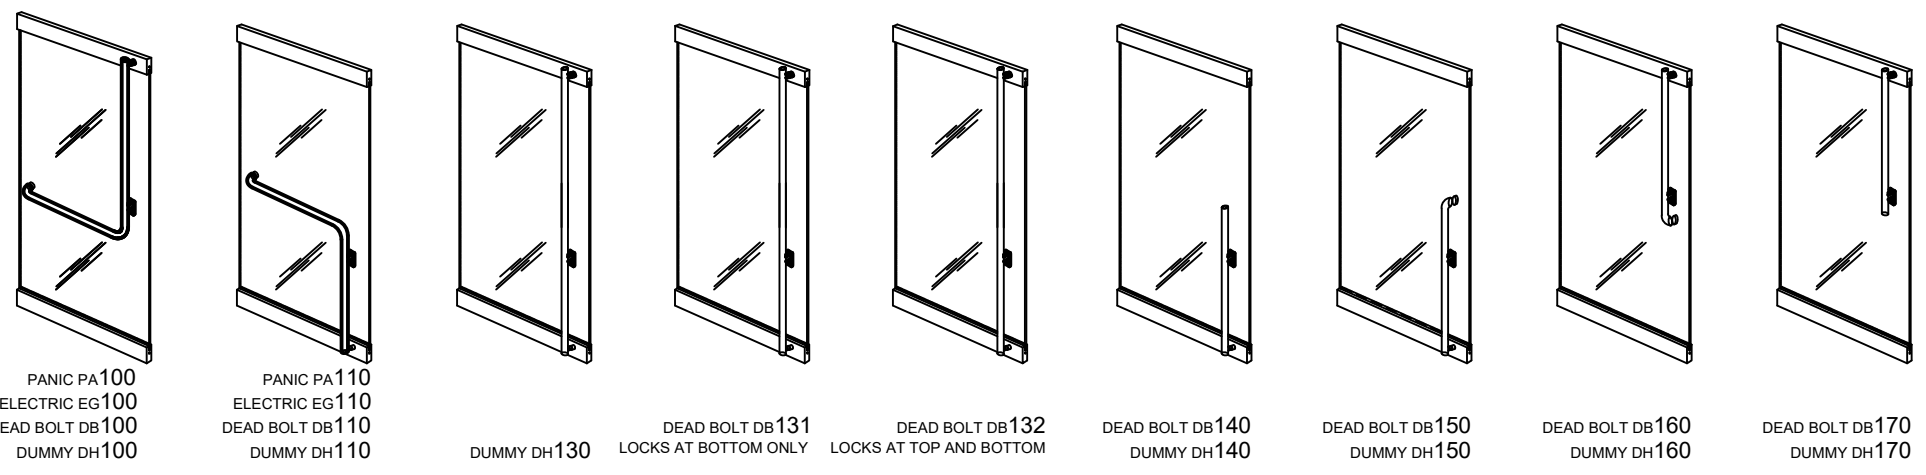

INTERIOR OPERATING HANDLE

EXTERIOR FIXED PULL HANDLES

CRL-BLUMCRAFT

THE EXTERIOR PUSH/ PULL HANDLE,CAN BE USED WITH ANY INTERIOR PANIC HANDLE, DEADBOLT HANDLE, ELECTRONIC EGRESS OR DUMMY HANDLE.
 PUSH /PULL HANDLES CAN BE MOUNTED ON TO GLASS , ALUMINUM, WOOD OR HOLLOW METAL DOORS.
 WITH 140 COMBINATIONS OF STYLES AND CONFIGURATIONS AVAILABLE.