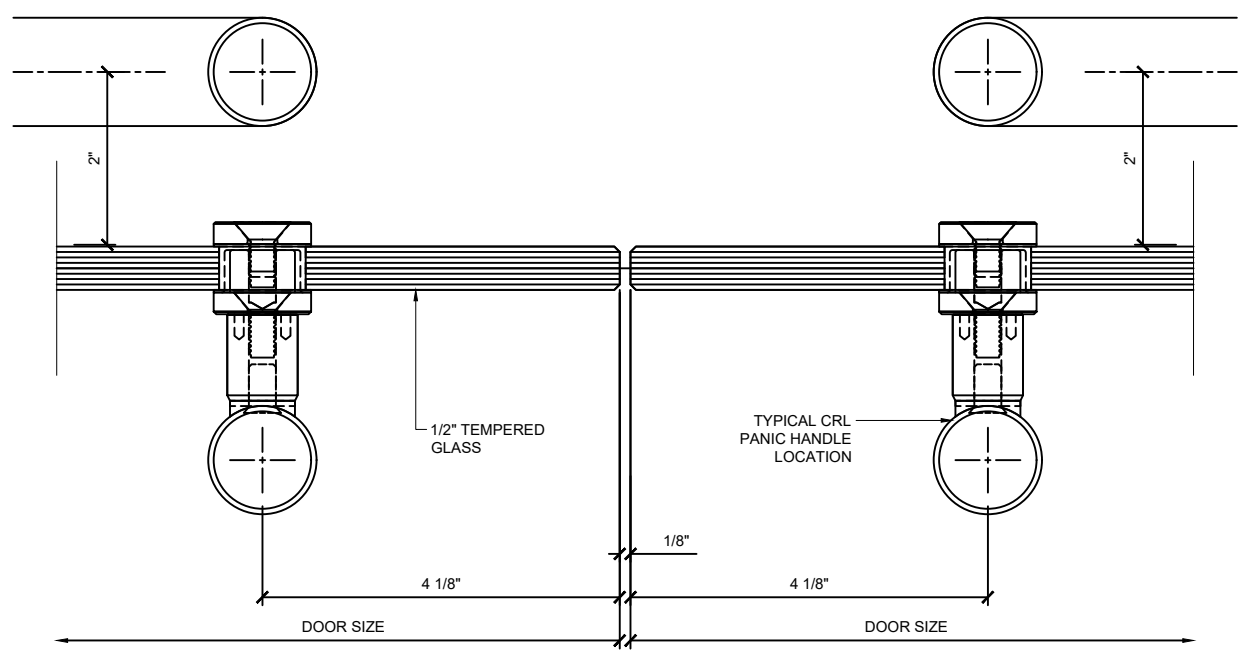

1 EXTERIOR HANDLE DOOR SILL DETAIL
PATCH STYLE ALL GLASS DOOR W/ PA100F

5 JAMB DETAIL AT PANIC HANDLE HINGE SIDE
PATCH STYLE ALL GLASS DOOR W/ PA100F

6 JAMB DETAIL AT PANIC HANDLE LOCK SIDE
PATCH STYLE ALL GLASS DOOR W/ PA100F