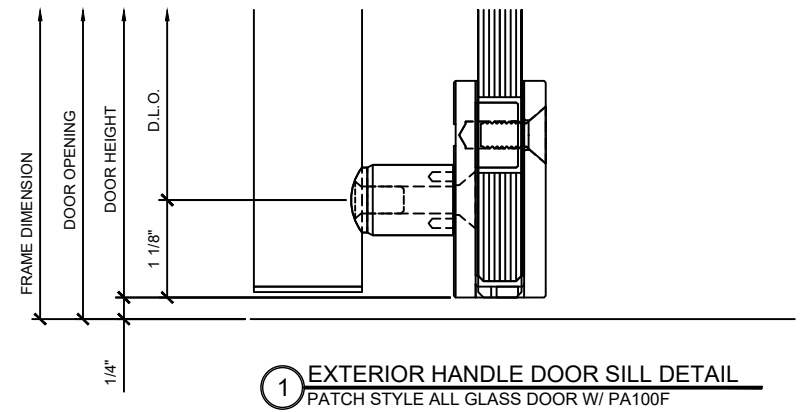

1 EXTERIOR HANDLE DOOR SILL DETAIL
PATCH STYLE ALL GLASS DOOR W/ PA100F