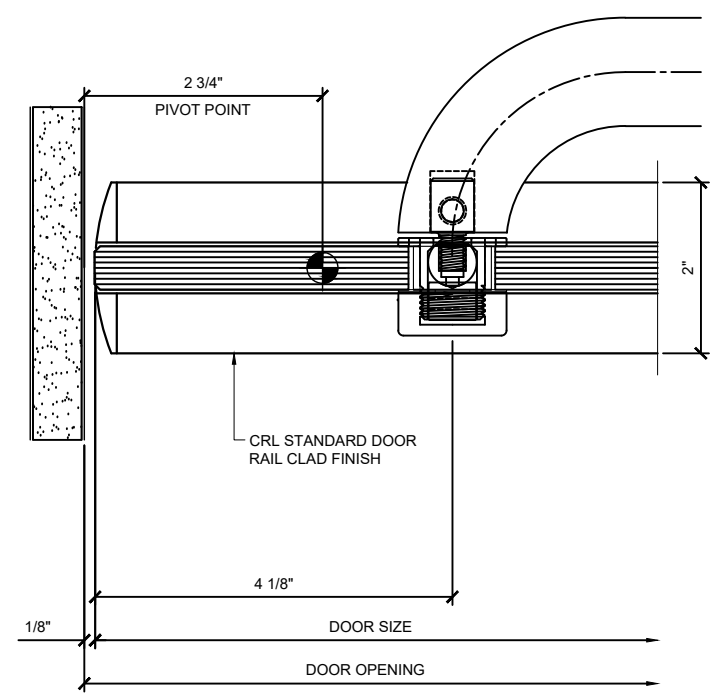

7 MEETING STILES AT PANIC HANDLE
WEDGE-LOCK "P" STYLE ALL GLASS DOOR W/ PA100F

5 JAMB DETAIL AT PANIC HANDLE HINGE SIDE
WEDGE-LOCK "BP" STYLE ALL GLASS DOOR W/ PA100F