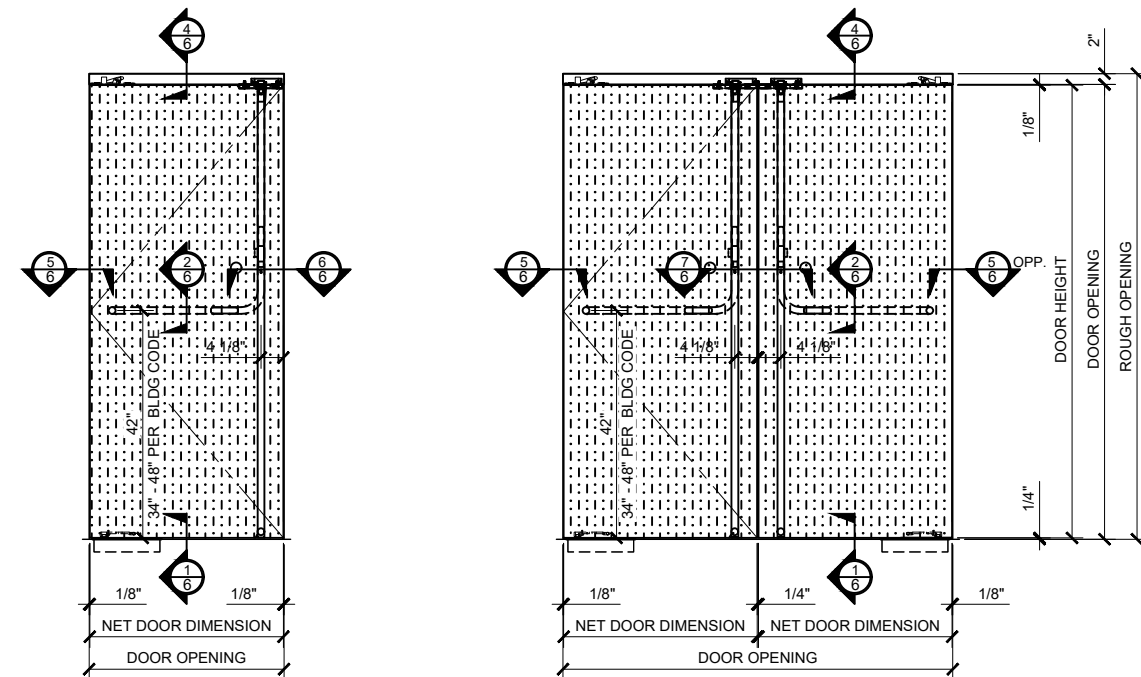

CRL P100F PANIC HANDLES MOUNTED ON WOOD DOORS ANY THICKNESS

ALL MOUNTING POSITIONS MUST HAVE A SOLID CORE
ALSO AVAILABLE FOR HOLLOW METAL DOORS