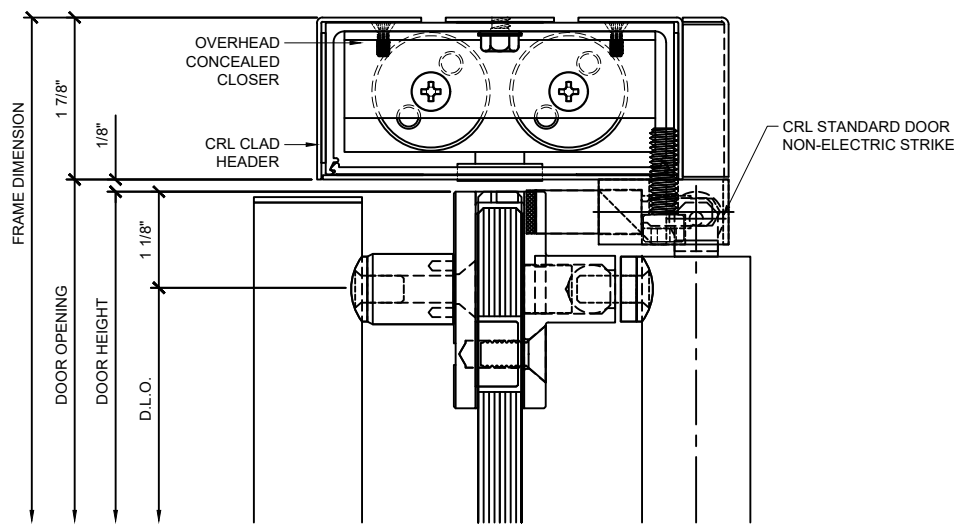

4 PANIC HANDLE DOOR HEAD DETAIL
PATCH STYLE ALL GLASS DOOR W/PA100F