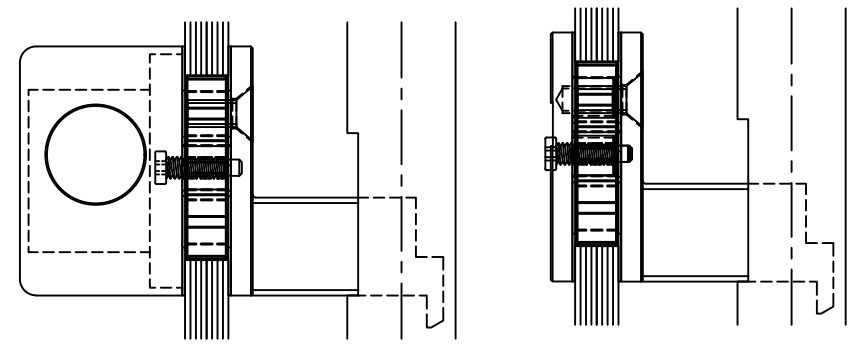

3 PANIC ACTUATOR OPTIONAL DETAILS
1/2" ALL GLASS DOOR W/ PA100_