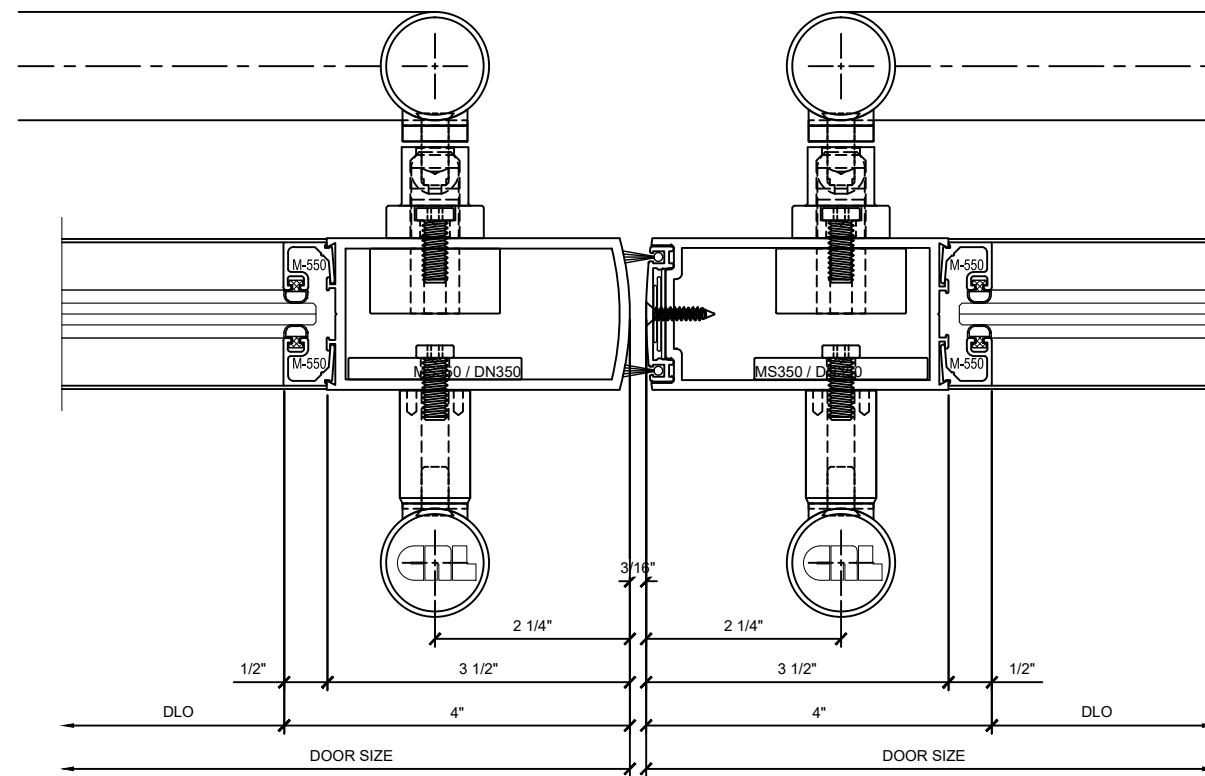

7 MEDIUM MEETING STILES AT PANIC HANDLE
CRL-US ALUM SERIES 400 FULL FRAMED DOOR W/PA100F

Revisions By:

CRL

2503 E. Verdon Avenue, Los Angeles, CA 90058-1897
PH (800)-421-0144 FX: 800-587-7501 www.craurence.com

Description:

CRL / BLUMCRAFT
PANIC HANDLES
FOR ALL DOOR SYSTEMS

Drawn By: VM
Date: 10/24/2013
Scale: NTS
File Name: CRL_BCRFT_PHS.dwg

Sheet