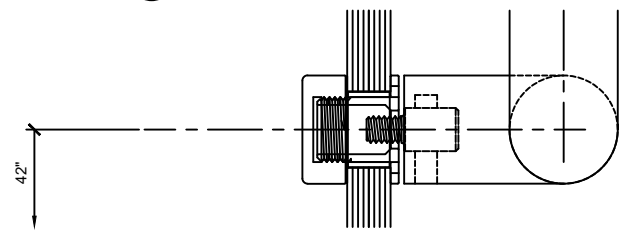

2 INTERIOR PANIC HANDLE DETAIL
1/2" ALL GLASS DOOR W/ PA100_