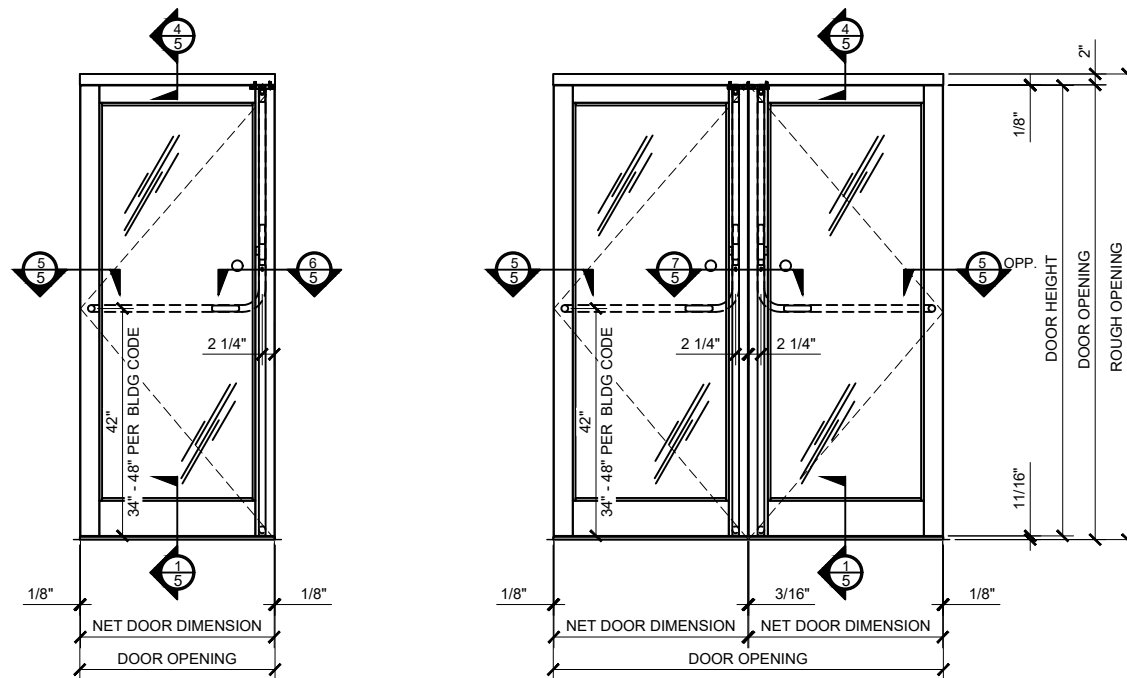

CRL-US ALUM CENTER-HUNG MEDIUM STILE SERIES 400 DOOR TYPICAL ELEVATION