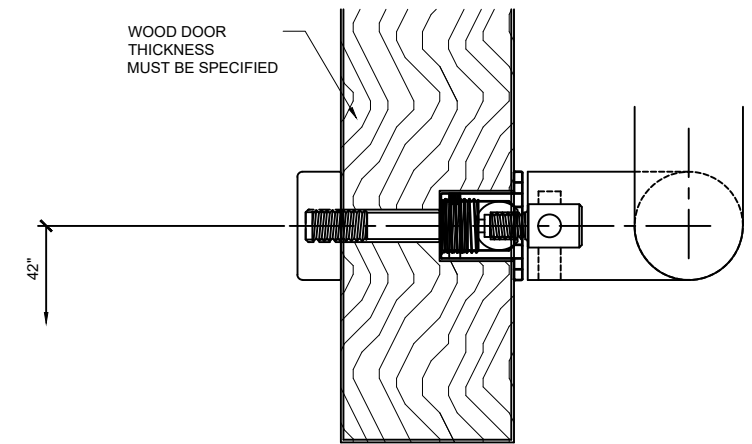

2 PANIC HANDLE DETAIL
2" THICK SOLID WOOD DOOR W/PA100F