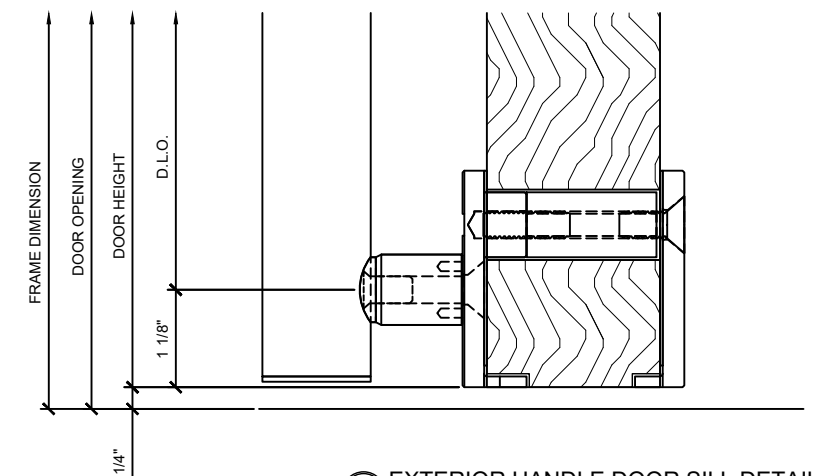

1 EXTERIOR HANDLE DOOR SILL DETAIL
2" THICK SOLID WOOD DOOR W/PA100F