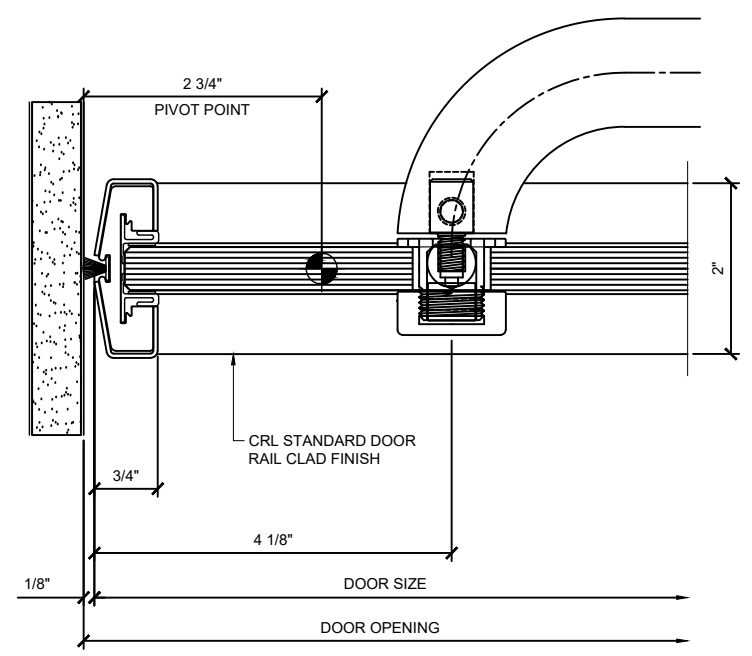

5 JAMB DETAIL AT PANIC HANDLE HINGE SIDE
WEDGE-LOCK "P" STYLE ALL GLASS DOOR W/ PA100F