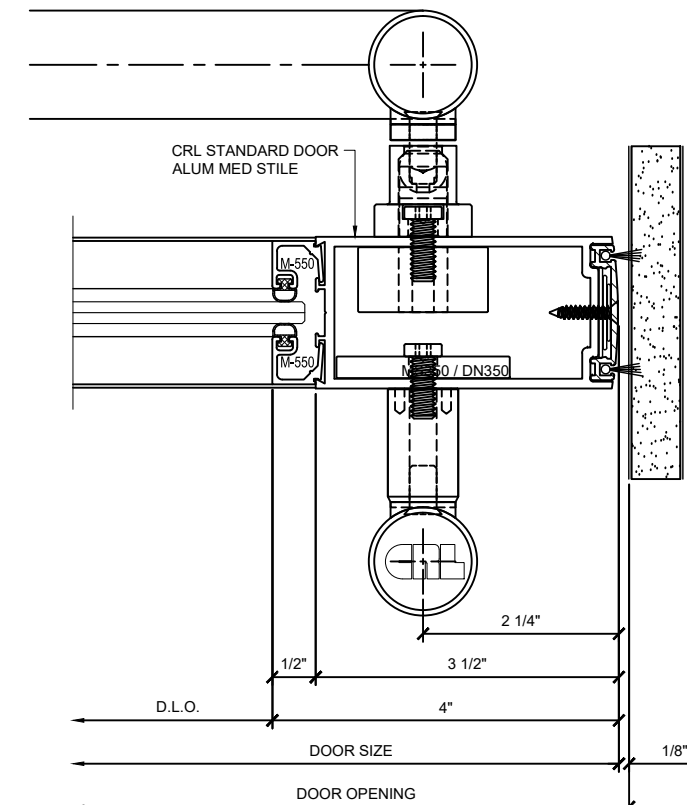

6 JAMB DETAIL AT PANIC HANDLE LOCK SIDE
CRL-US ALUM SERIES 400 FULL FRAMED DOOR W/PA100F