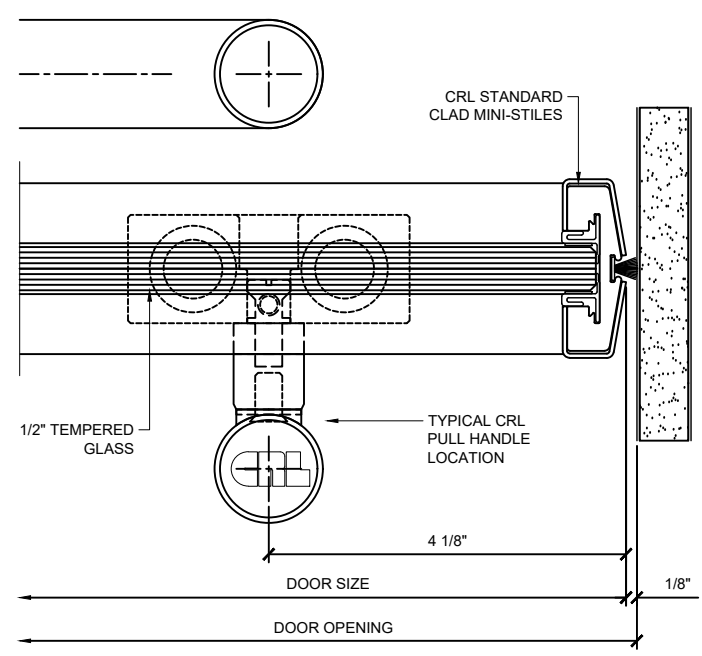

6 JAMB DETAIL AT PANIC HANDLE LOCK SIDE
WEDGE-LOCK "P" STYLE ALL GLASS DOOR W/ PA100F