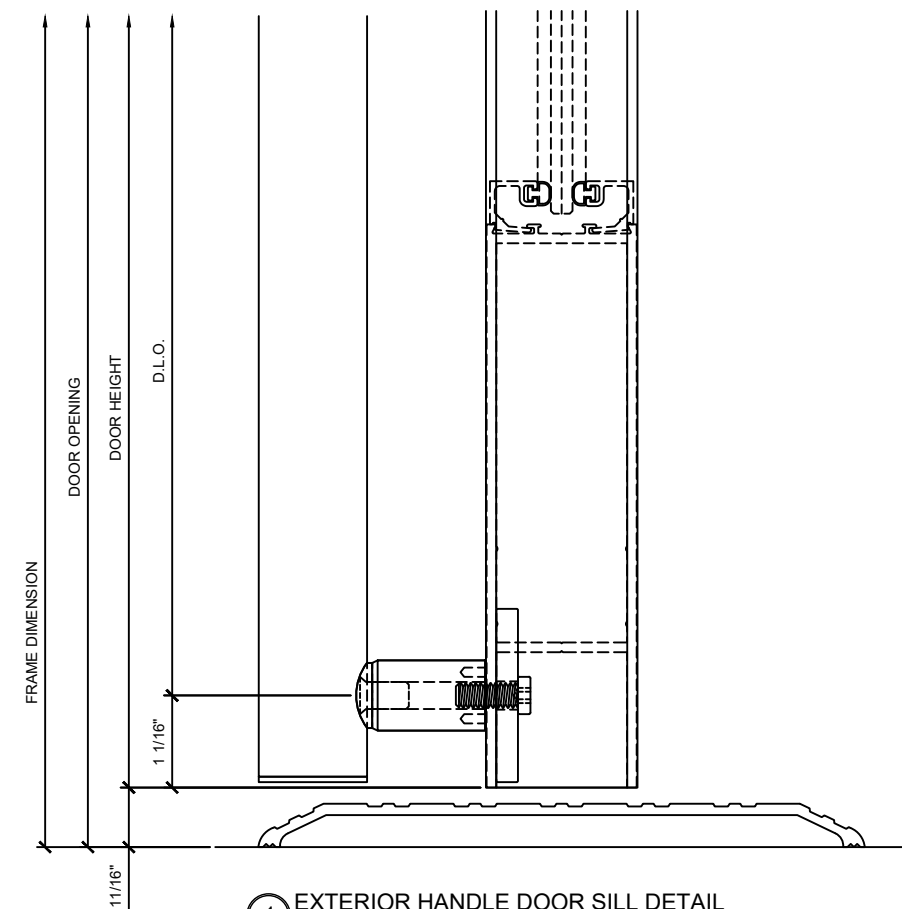

1 EXTERIOR HANDLE DOOR SILL DETAIL
CRL-US ALUM SERIES 400 FULL FRAMED DOOR W/PA100F