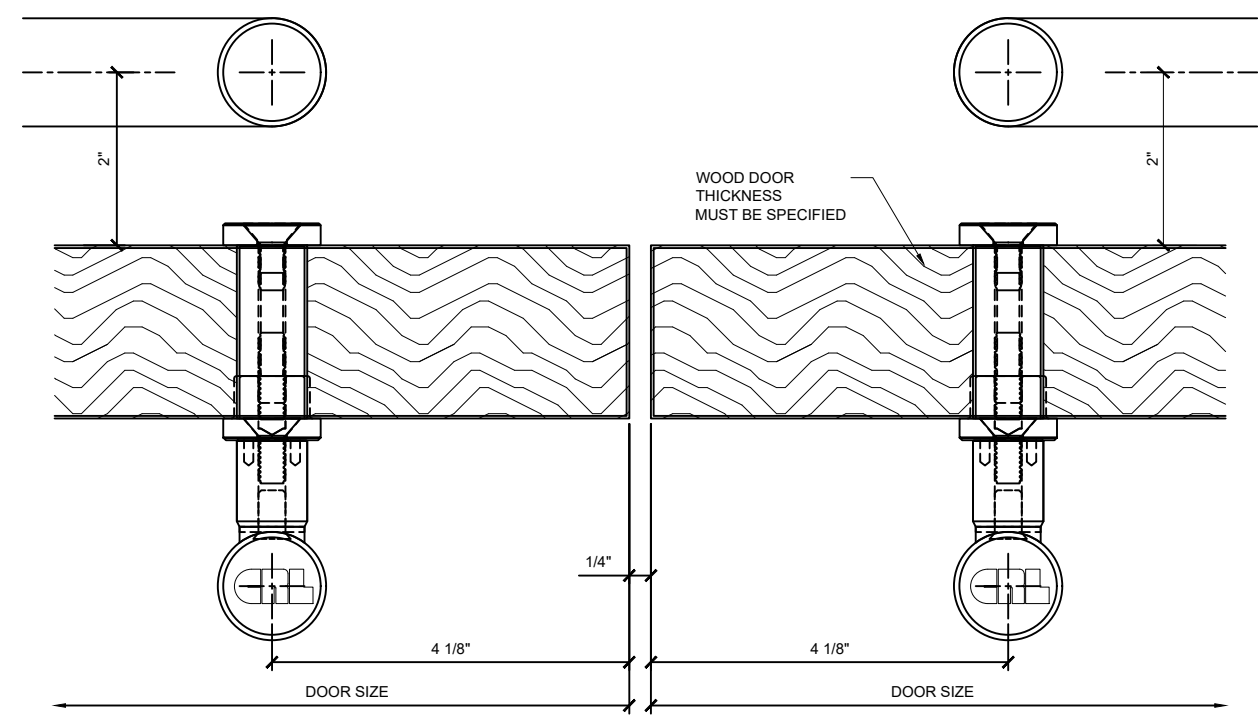

5 JAMB DETAIL AT PANIC HANDLE HINGE SIDE
2" THICK SOLID WOOD DOOR W/PA100F

6 JAMB DETAIL AT PANIC HANDLE LOCK SIDE
2" THICK SOLID WOOD DOOR W/PA100F

7 WOOD MEETING STILES AT PANIC HANDLE
SOLID WOOD DOOR W/PA100F