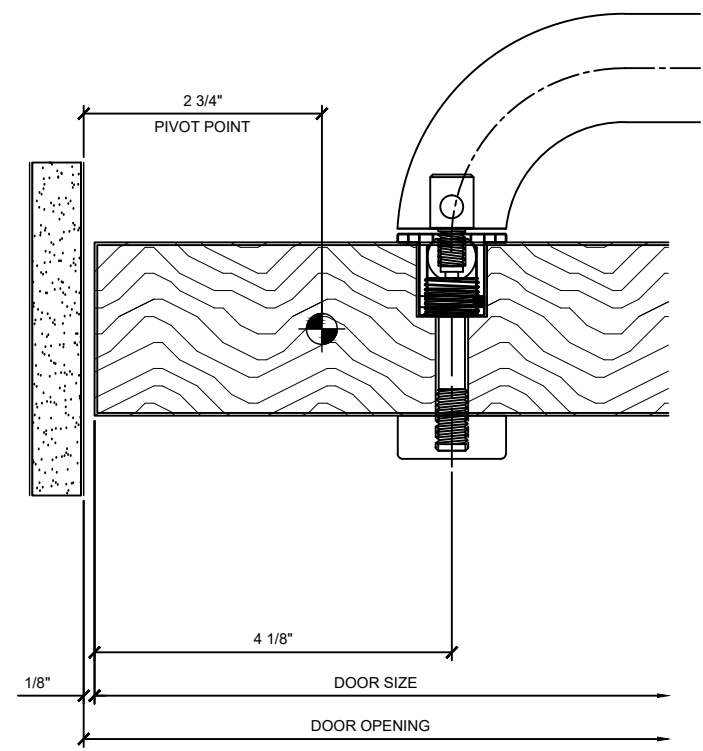

Sheet

4 PANIC HANDLE WOOD DOOR HEAD DETAIL
2" THICK SOLID WOOD DOOR W/PA100F

2 PANIC HANDLE DETAIL
2" THICK SOLID WOOD DOOR W/PA100F

1 EXTERIOR HANDLE DOOR SILL DETAIL
2" THICK SOLID WOOD DOOR W/PA100F

5 JAMB DETAIL AT PANIC HANDLE HINGE SIDE
2" THICK SOLID WOOD DOOR W/PA100F