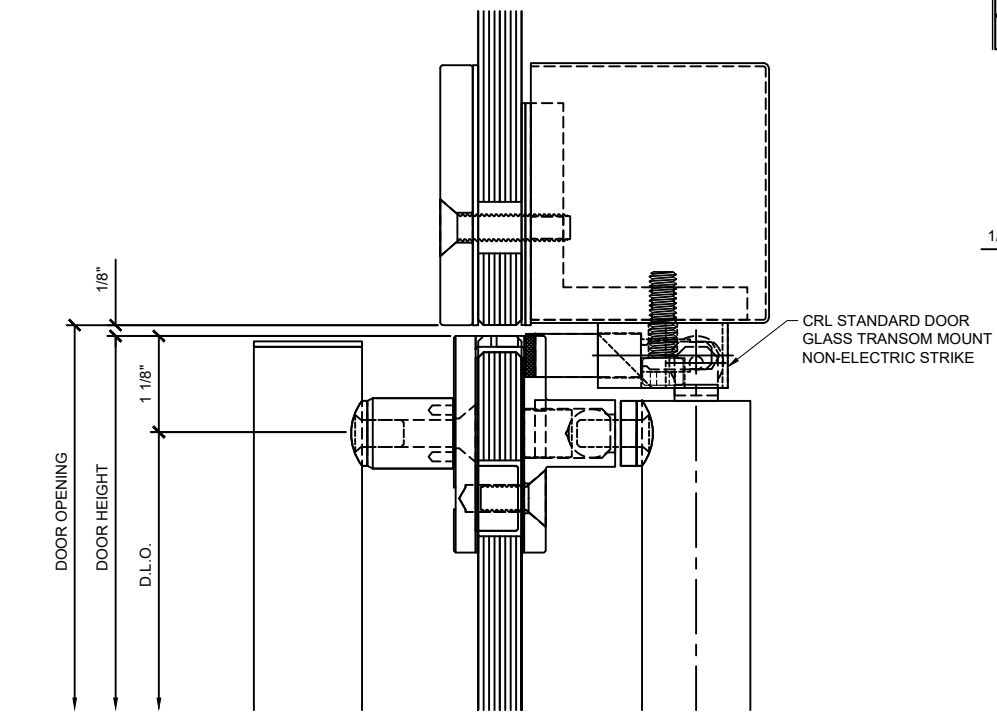

3 PANIC HANDLE DOOR GLASS TRANSOM DETAIL
PATCH STYLE ALL GLASS DOOR W/PA100F