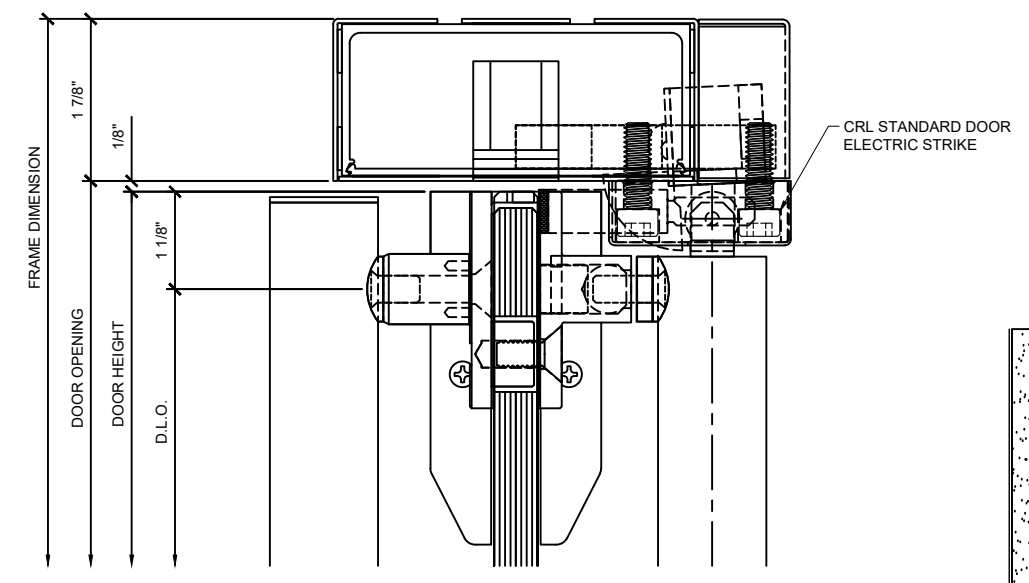

4 PANIC HANDLE DOOR HEAD DETAIL
WEDGE-LOCK "A & BP" STYLE ALL GLASS DOOR W/PA100F