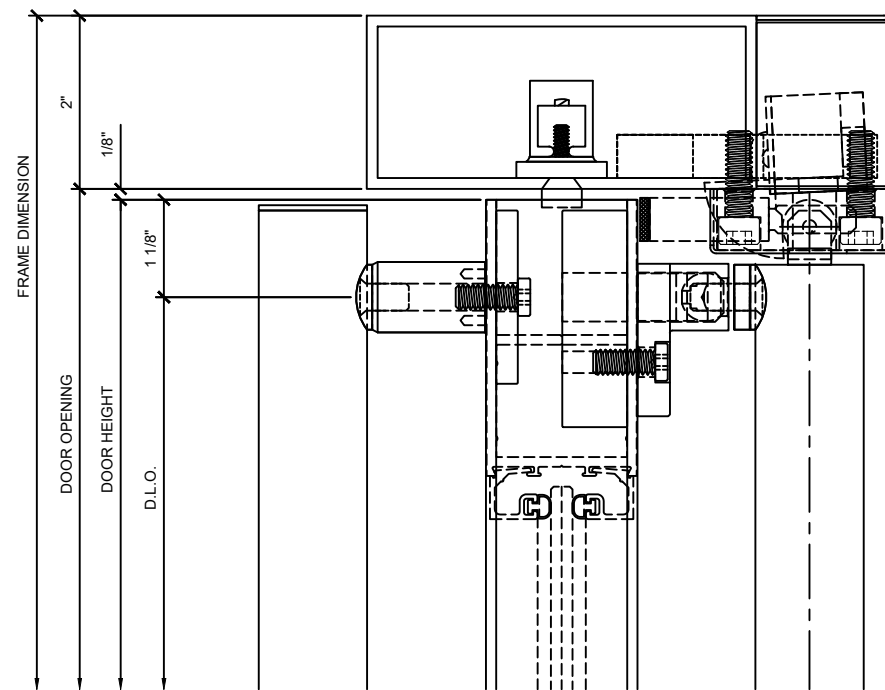

4 PANIC HANDLE DOOR HEAD DETAIL
CRL-US ALUM SERIES 400 FULL FRAMED DOOR W/PA100F