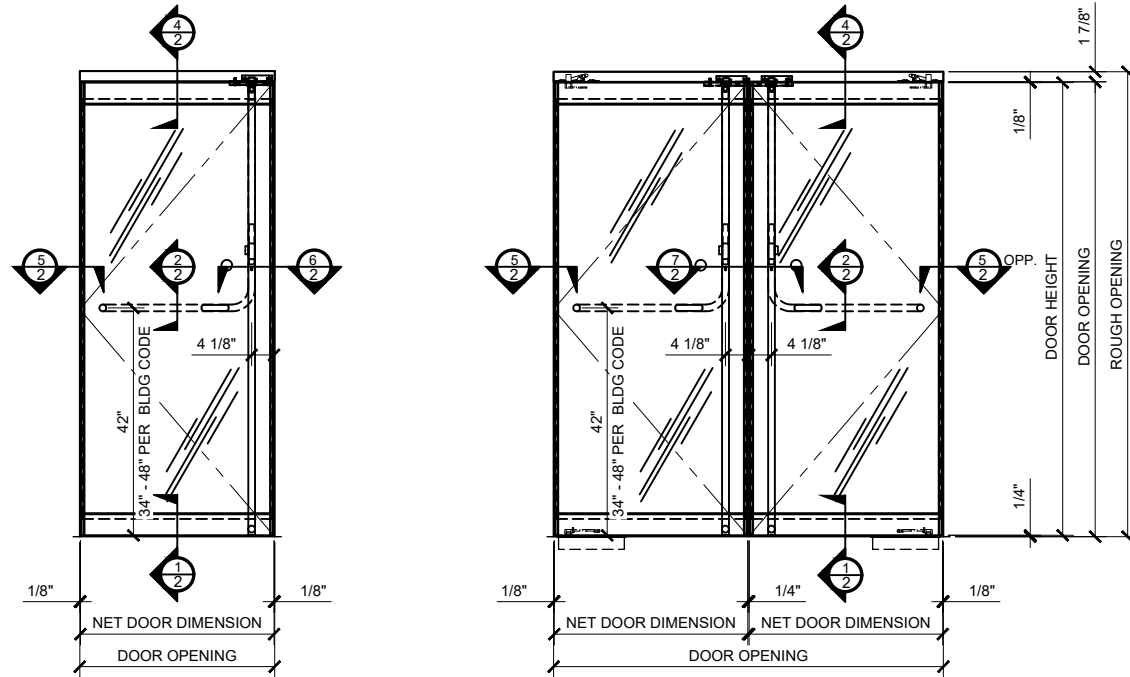

CRL - BLUMCRAFT PANIC HANDLE HAVE 12'-0" (144") SIZE LIMITATION FOR DOOR HEIGHTS

Description:
 CRL / BLUMCRAFT
 PANIC HANDLES
 FOR ALL DOOR SYSTEMS

Drawn By: VM
 Date: 10/24/2013
 Scale: 3/4" =1'-0"
 File Name:CRL_BCRFT PHS.dwg

Drawn By: VM
Date: 10/24/2013
Scale: 3/4" = 1'-0"
File Name: CRL_BCRFT_PHS.dwg
Sheet

HERCULITE "P-STYLE" WEDGE-LOCK RAIL GLASS DOORS WITH MINI STILES

HERCULITE "BP-STYLE" WEDGE-LOCK RAIL GLASS DOORS

HERCULITE "A-STYLE" WEDGE-LOCK PATCH RAIL GLASS DOORS