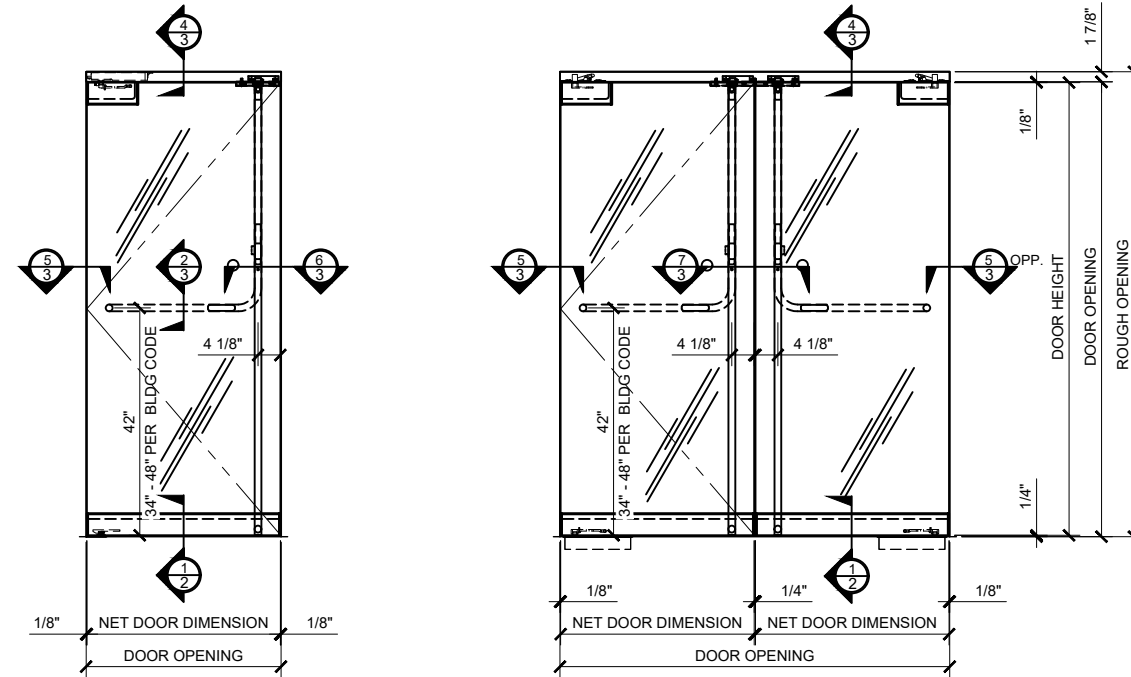

CRL - BLUMCRAFT PANIC HANDLE HAVE 12'-0" (144") SIZE LIMITATION FOR DOOR HEIGHTS

Description:
 CRL / BLUMCRAFT
 PANIC HANDLES
 FOR ALL DOOR SYSTEMS

Drawn By: VM
 Date: 10/24/2013
 Scale: 3/4" =1'-0"
 File Name:CRL_BCRFT PHS.dwg

Drawn By: VM
Date: 10/24/2013
Scale: 3/4" = 1'-0"
File Name: CRL_BCRFT_PHS.dwg
Sheet

HERCULITE "P-STYLE" WEDGE-LOCK RAIL GLASS DOORS WITH MINI STILES

HERCULITE "BP-STYLE" WEDGE-LOCK RAIL GLASS DOORS

HERCULITE "A-STYLE" WEDGE-LOCK PATCH RAIL GLASS DOORS