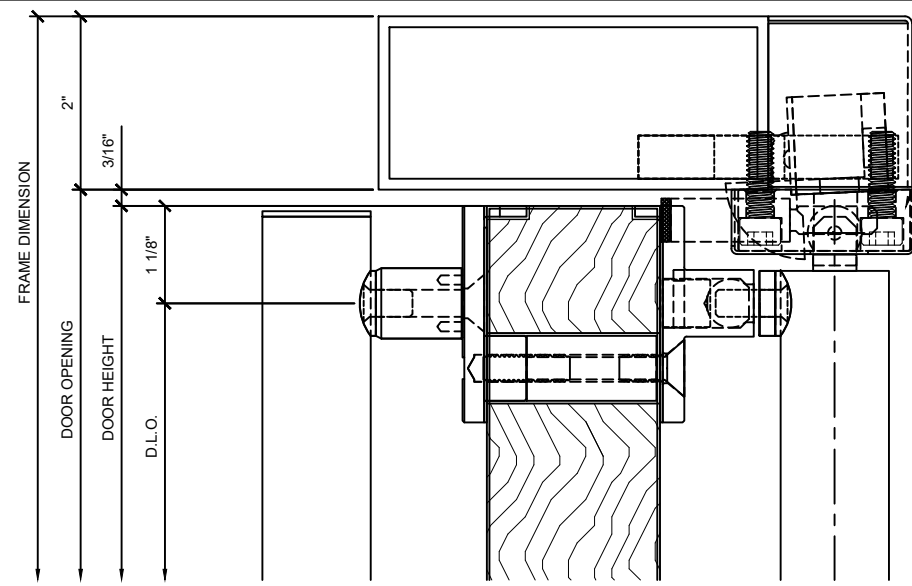

4 PANIC HANDLE WOOD DOOR HEAD DETAIL
2" THICK SOLID WOOD DOOR W/PA100F