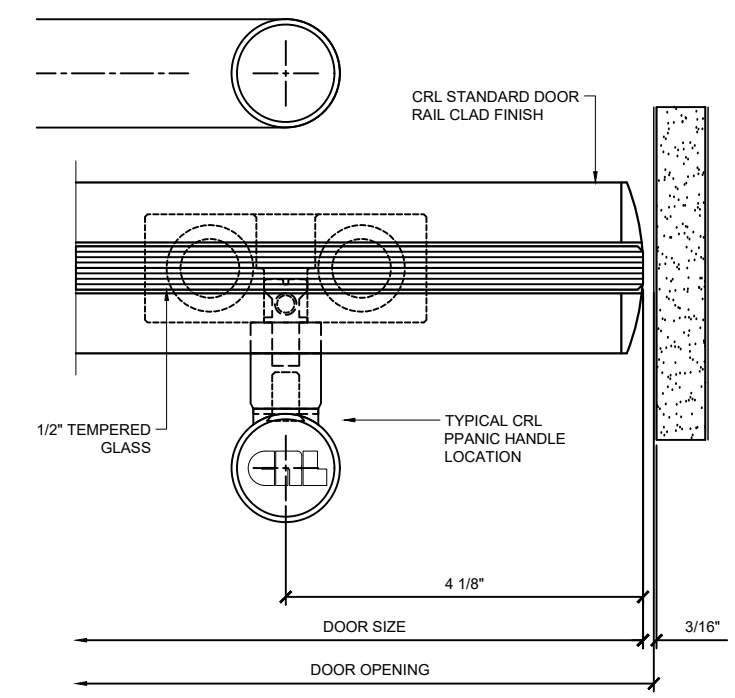

6 JAMB DETAIL AT PANIC HANDLE LOCK SIDE
WEDGE-LOCK "BP" STYLE ALL GLASS DOOR W/ PA100F