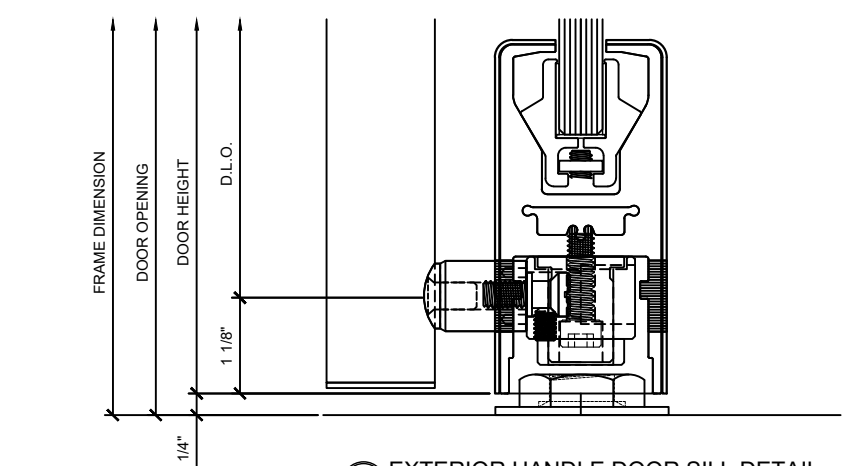

1 EXTERIOR HANDLE DOOR SILL DETAIL
WEDGE-LOCK "P & BP" STYLE ALL GLASS DOOR W/ PA100F