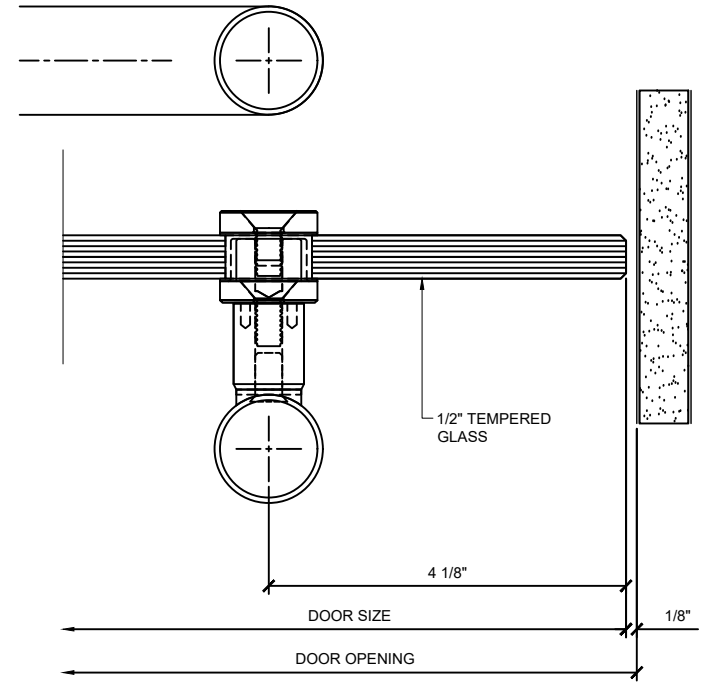

6 JAMB DETAIL AT PANIC HANDLE LOCK SIDE
PATCH STYLE ALL GLASS DOOR W/ PA100F