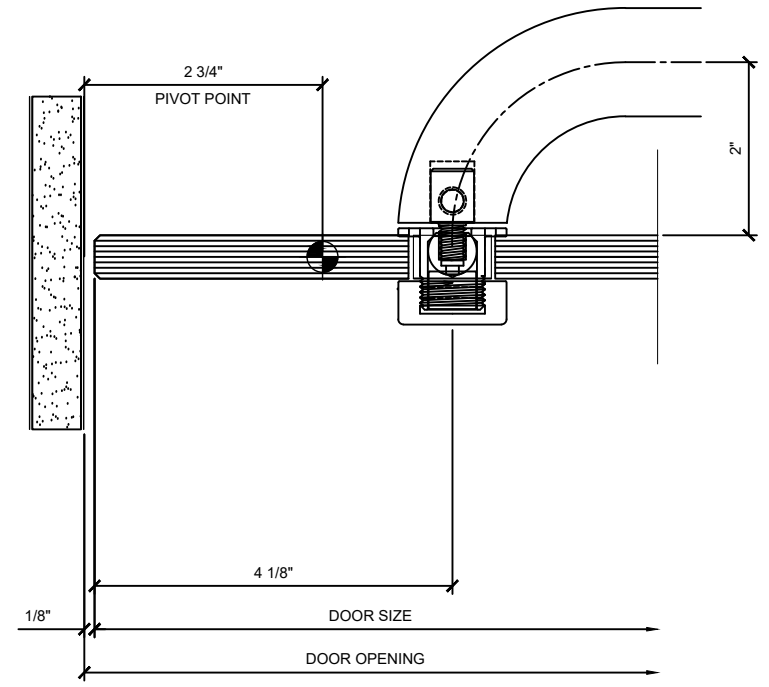

7 MEETING STILES AT PANIC HANDLE
WEDGE-LOCK "BP" STYLE ALL GLASS DOOR W/ PA100F

5 JAMB DETAIL AT PANIC HANDLE HINGE SIDE
PATCH STYLE ALL GLASS DOOR W/ PA100F