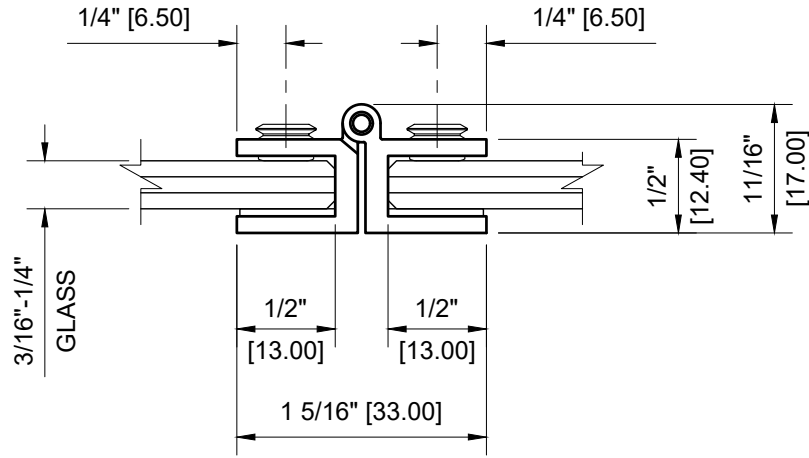

3/16" (5mm) GLASS:  
 1/4" (6mm) GLASS:

CRL - EH180 MINI GLASS TO GLASS MOUNT SET SCREW INSWING HINGE FOR 3/16" - 1/4" GLASS

C.R. LAURENCE CO. ARCHITECTURAL PRODUCTS  
 2503 E. Vernon Avenue, Los Angeles, CA 90058-1897  
 PH (800)-421-6144 FX: 800-587-7501 www.crlaurence.com

DESCRIPTION: CRL - EH180 CHROME  
 MINI GLASS TO GLASS MOUNT  
 SET SCREW INSWING HINGE

DATE: 7-22-2020  
 SCALE: 1'-0"=1'-0"  
 DRAWN BY: VM