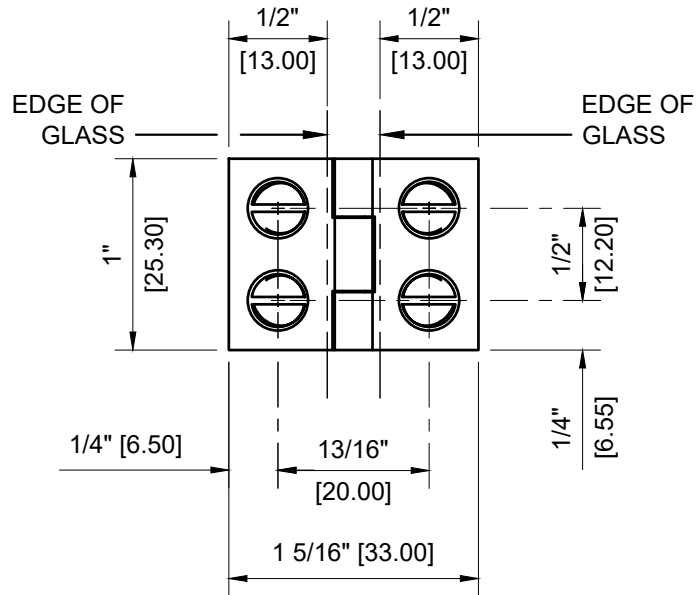

3/16" (5mm) GLASS:  
 1/4" (6mm) GLASS:

CRL - EH180 MINI GLASS TO GLASS MOUNT SET SCREW INSWING HINGE FOR 3/16" - 1/4" GLASS

C.R. LAURENCE CO. ARCHITECTURAL PRODUCTS  
 2503 E. Vernon Avenue, Los Angeles, CA 90058-1897  
 PH (800)-421-6144 FX: 800-587-7501 www.crlaurence.com

DESCRIPTION: CRL - EH180 CHROME  
 MINI GLASS TO GLASS MOUNT  
 SET SCREW INSWING HINGE

DATE: 7-22-2020  
 SCALE: 1'-0"=1'-0"  
 DRAWN BY: VM