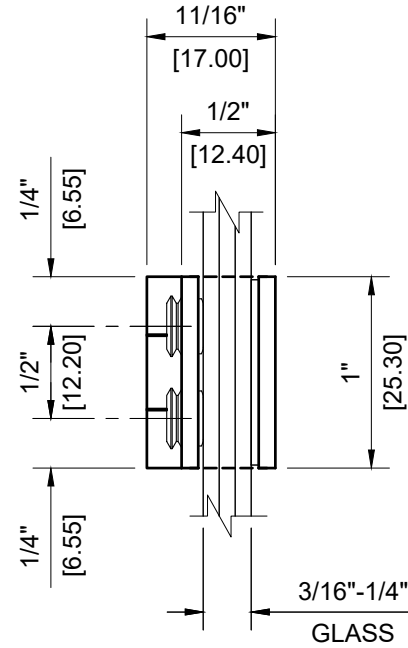

3/16" (5mm) GLASS:  
 1/4" (6mm) GLASS:

CRL - EH180 MINI GLASS TO GLASS MOUNT SET SCREW INSWING HINGE FOR 3/16" - 1/4" GLASS

C.R. LAURENCE CO. ARCHITECTURAL PRODUCTS  
 2503 E. Vernon Avenue, Los Angeles, CA 90058-1897  
 PH (800)-421-6144 FX: 800-587-7501 www.crlaurence.com

DESCRIPTION: CRL - EH180 CHROME  
 MINI GLASS TO GLASS MOUNT  
 SET SCREW INSWING HINGE

DATE: 7-22-2020  
 SCALE: 1'-0"=1'-0"  
 DRAWN BY: VM