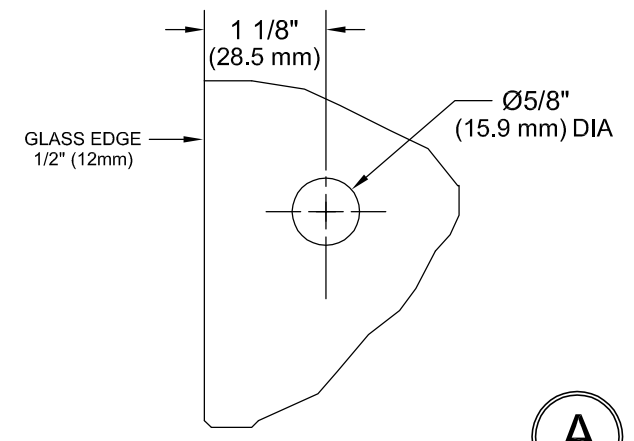

MLSP3BS GLASS FABRICATION TEMPLATE

REV	DESCRIPTION	DATE	BY

ELEVATION DETAIL

ELEVATION DETAIL

DRAWINGS ARE NOT TO SCALE

ARCHITECTURAL PRODUCTS
PH: 800-421-6144 FX: 800-262-3299
WWW.CRLAURENCE.COM

DESCRIPTION: CRL PART NUMBER MLSP3BS

Mat'l:

CAT. NO.: - DATE: 07-12-07

FILE NAME: MLSP3BS SCALE: AS SHOWN

DRAWN BY: J.V. CHECKED BY: SHT 1 OF 1