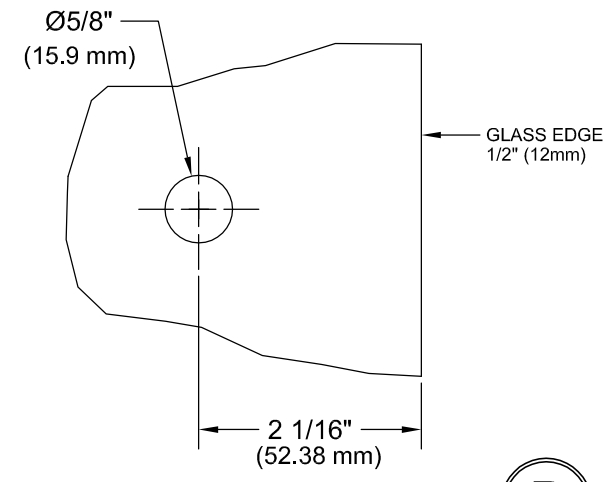

MLSP3BS GLASS FABRICATION TEMPLATE

REV	DESCRIPTION	DATE	BY

ELEVATION DETAIL

ELEVATION DETAIL

DRAWINGS ARE NOT TO SCALE

ARCHITECTURAL PRODUCTS
PH: 800-421-6144 FX: 800-262-3299
WWW.CRLAURENCE.COM

DESCRIPTION: CRL PART NUMBER MLSP3BS

Mat'l:

CAT. NO.: - DATE: 07-12-07

FILE NAME: MLSP3BS SCALE: AS SHOWN

DRAWN BY: J.V. CHECKED BY: SHT 1 OF 1