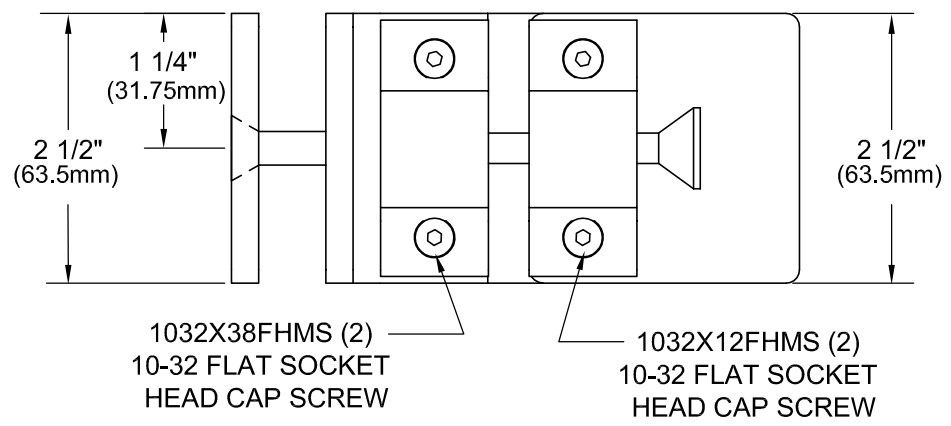

MLSP3BS GLASS FABRICATION TEMPLATE

REV	DESCRIPTION	DATE	BY

ELEVATION DETAIL

ELEVATION DETAIL

DRAWINGS ARE NOT TO SCALE

ARCHITECTURAL PRODUCTS
PH: 800-421-6144 FX: 800-262-3299
WWW.CRLAURENCE.COM

DESCRIPTION: CRL PART NUMBER MLSP3BS

Mat'l:

CAT. NO.: - DATE: 07-12-07

FILE NAME: MLSP3BS SCALE: AS SHOWN

DRAWN BY: J.V. CHECKED BY: SHT 1 OF 1