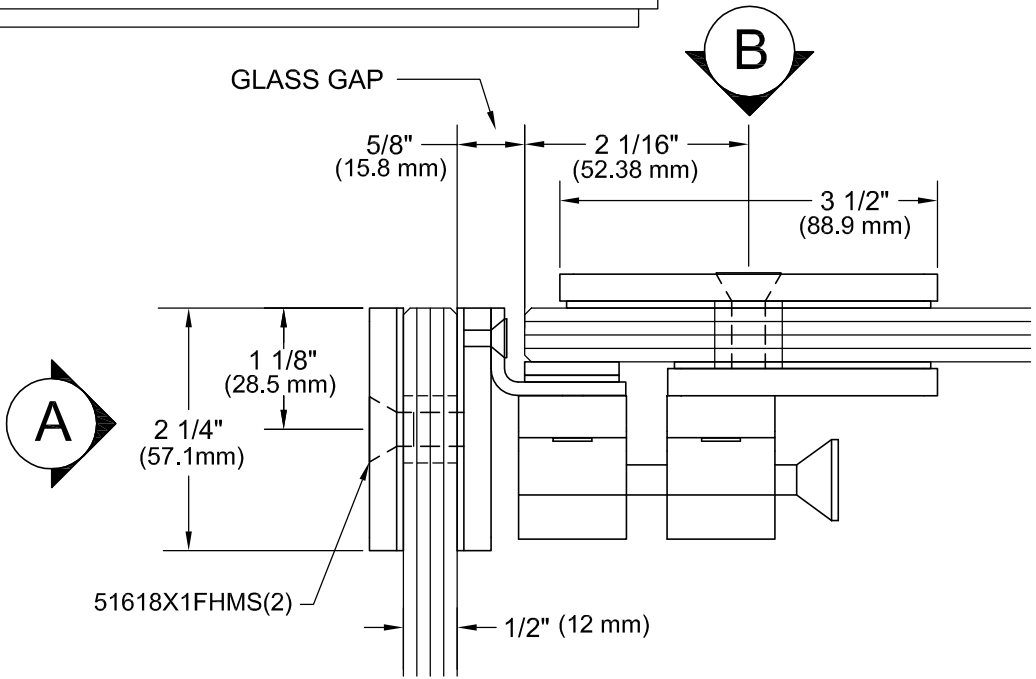

MLSP3BS GLASS FABRICATION TEMPLATE

REV	DESCRIPTION	DATE	BY

ELEVATION DETAIL

ELEVATION DETAIL

DRAWINGS ARE NOT TO SCALE

ARCHITECTURAL PRODUCTS
PH: 800-421-6144 FX: 800-262-3299
WWW.CRLAURENCE.COM

DESCRIPTION: CRL PART NUMBER MLSP3BS

Mat'l:

CAT. NO.: - DATE: 07-12-07

FILE NAME: MLSP3BS SCALE: AS SHOWN

DRAWN BY: J.V. CHECKED BY: SHT 1 OF 1