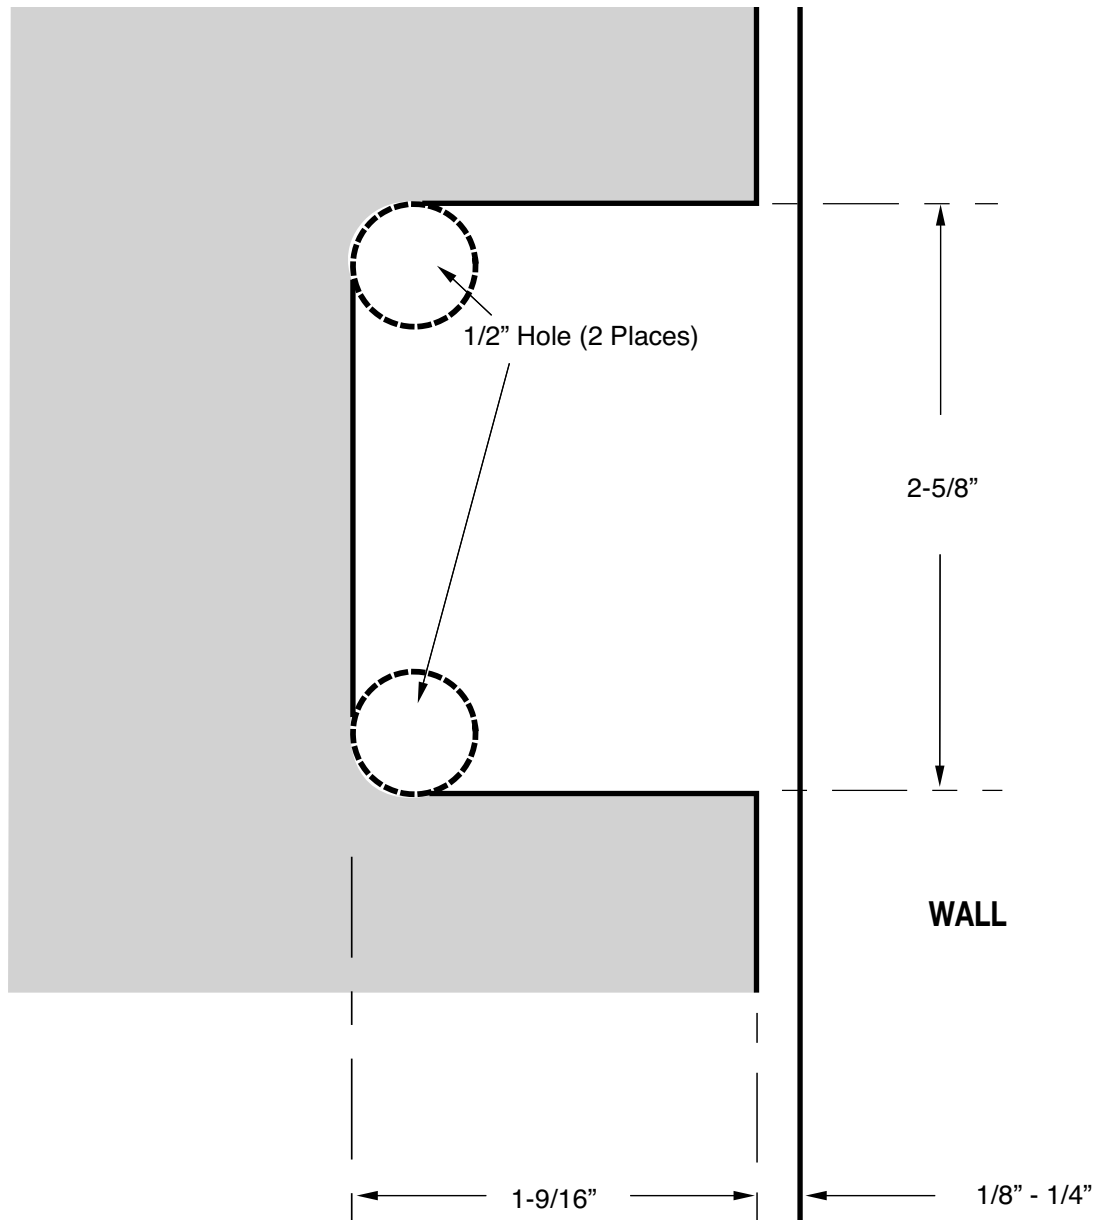

SHORIZON®

GLASS TO WALL HINGE NOTCH MINI SERIES

H-14GTW- FP

NOTE: DRAWINGS NOT TO SCALE.

REVISION DATE 08/15

ushorizon.com

28539 INDUSTRY DRIVE, VALENCIA, CA 91355

Toll Free Phone: (877) 728-3874 Toll Free Fax: (888) 440-9567