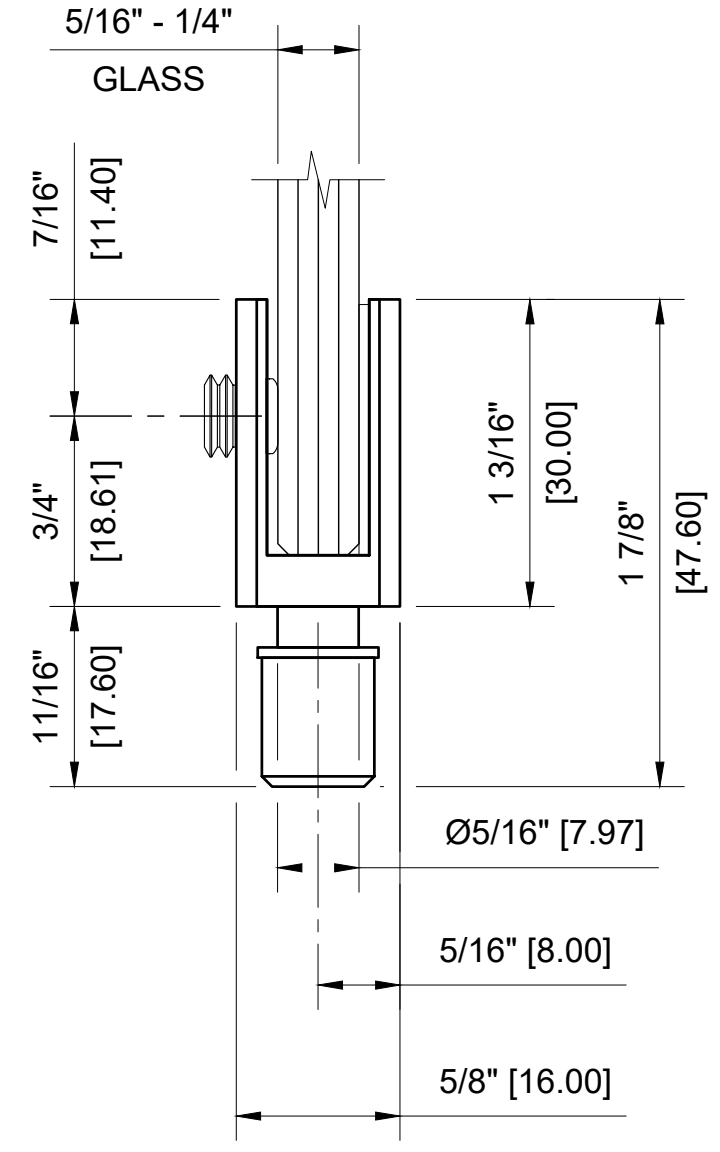

5/16" (8mm) GLASS:
 1/4" (6mm) GLASS:

CRL - EH324 WIDE GLASS DOOR PIVOT HINGE FOR 1/4" - 5/16" GLASS

DATE: 9-21-2020
 SCALE: 1'-0"=1'-0"
 DRAWN BY: VM

DESCRIPTION: CRL - EH324 CHROME
 WIDE GLASS DOOR PIVOT HINGE
 FOR 1/4" - 5/16" GLASS