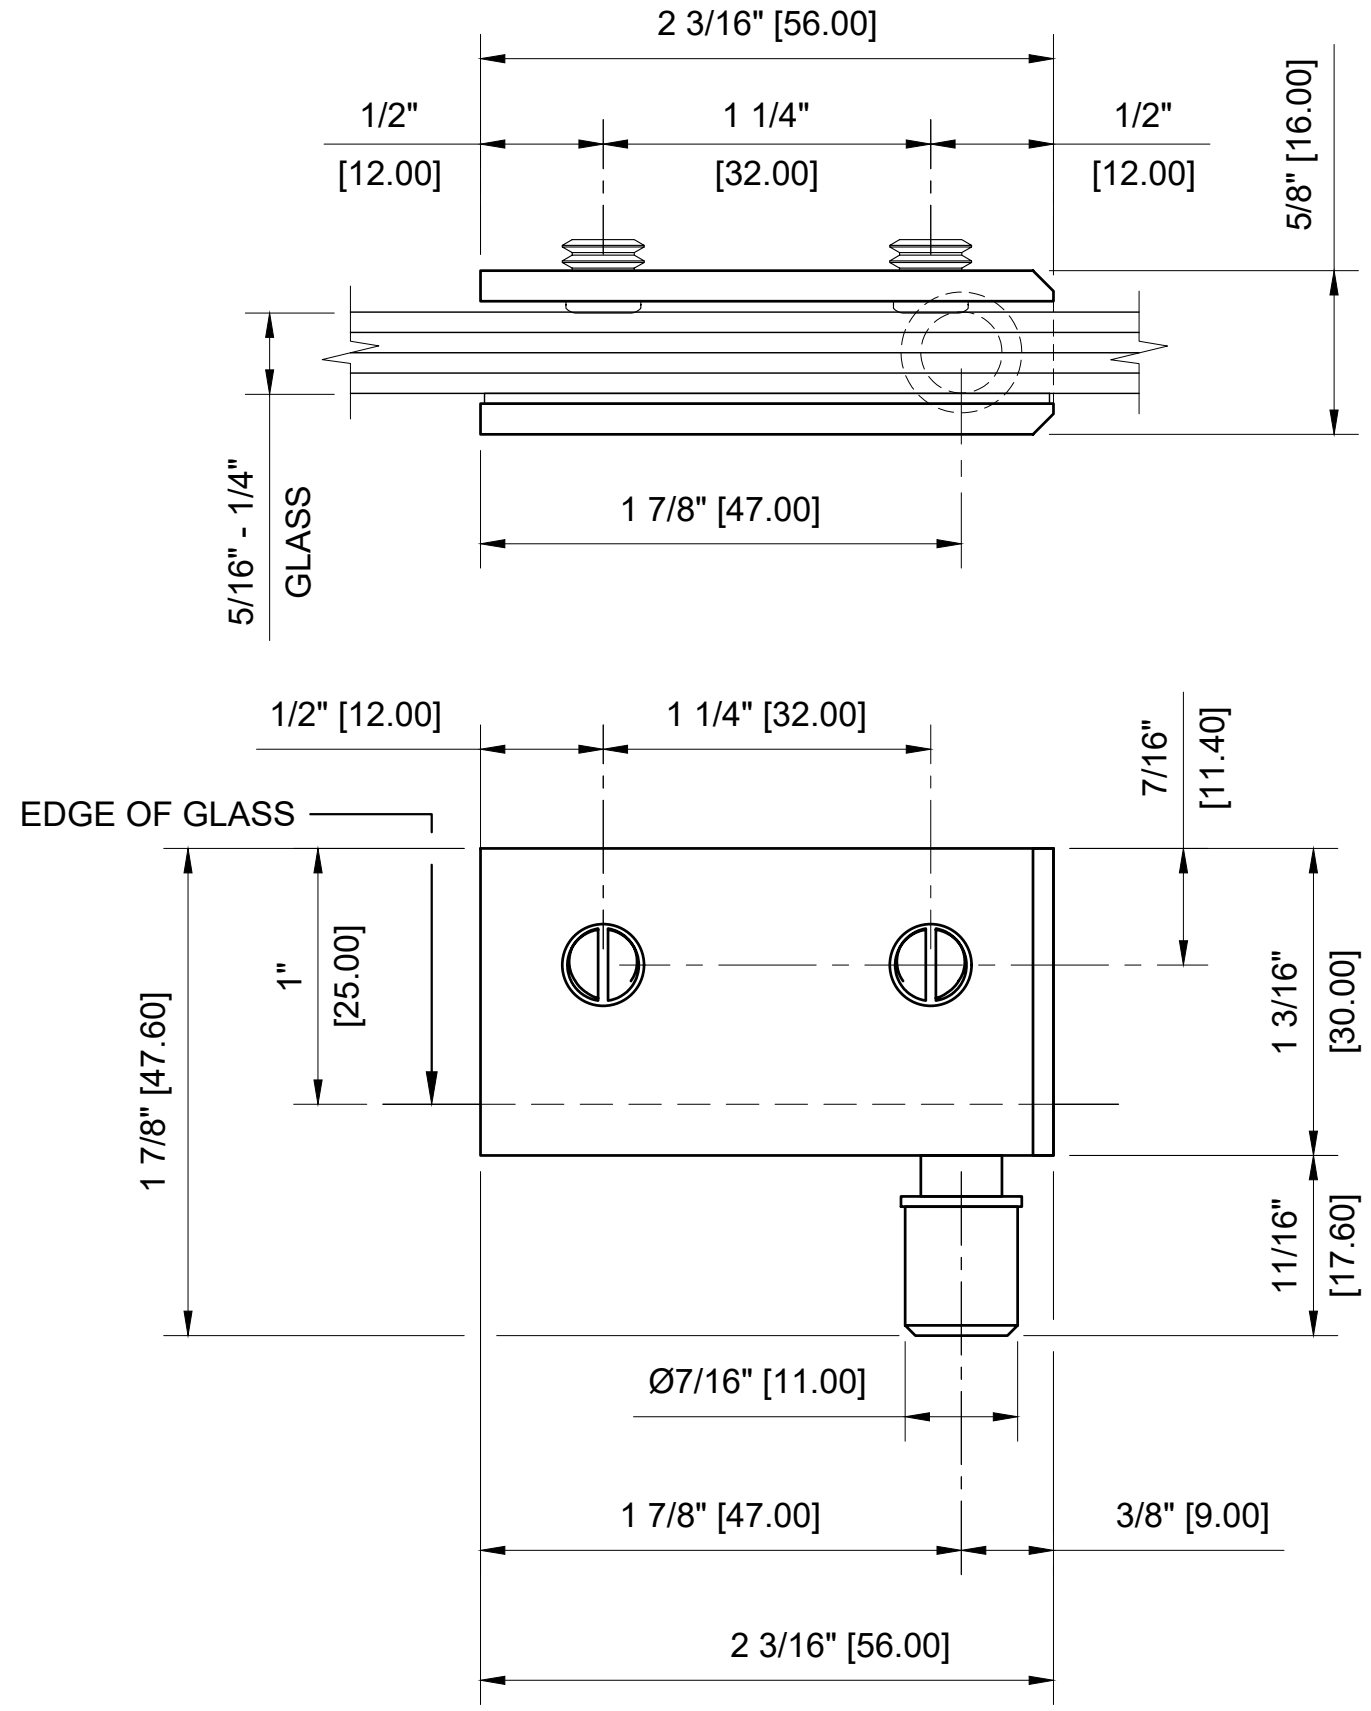

5/16" (8mm) GLASS:
 1/4" (6mm) GLASS:

CRL - EH324 WIDE GLASS DOOR PIVOT HINGE FOR 1/4" - 5/16" GLASS

DATE: 9-21-2020
 SCALE: 1'-0"=1'-0"
 DRAWN BY: VM

DESCRIPTION: CRL - EH324 CHROME
 WIDE GLASS DOOR PIVOT HINGE
 FOR 1/4" - 5/16" GLASS