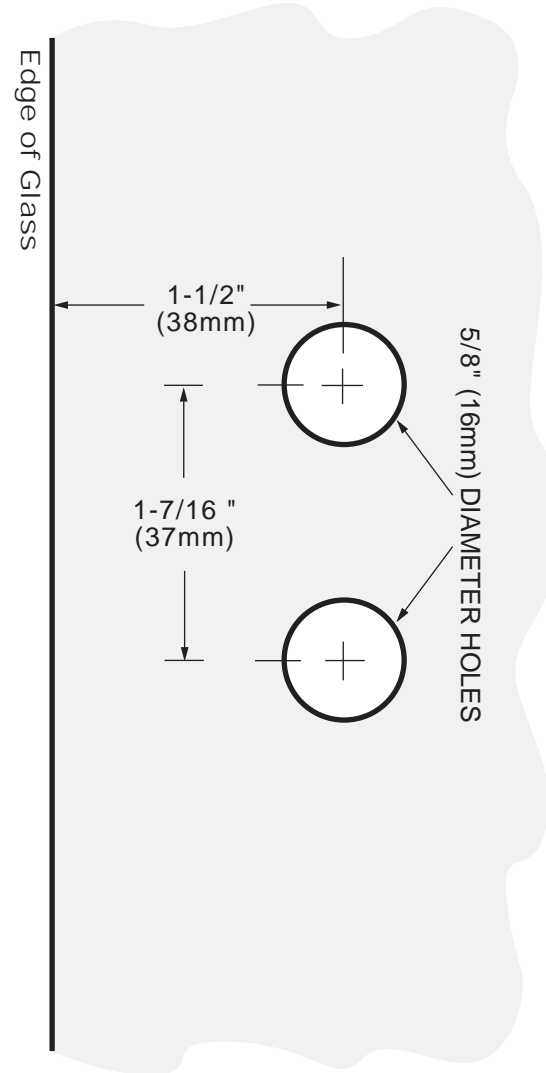

C.R. LAURENCE CO., INC.
PROFESSIONAL QUALITY

Important Information:

Changing the angle alters the location of the holes to be drilled in the glass!
Before fabricating the glass to any other angle than what's shown, consult with C.R. Laurence's Technical Sales Department:
In the United States call (800) 421-6144; from Canada call (877) 421-6144;
Outside the U.S. and Canada call (323) 588-1281. Ask for extension 777.

REGAL
Wall Mount Hinge
CAT. No. REG037