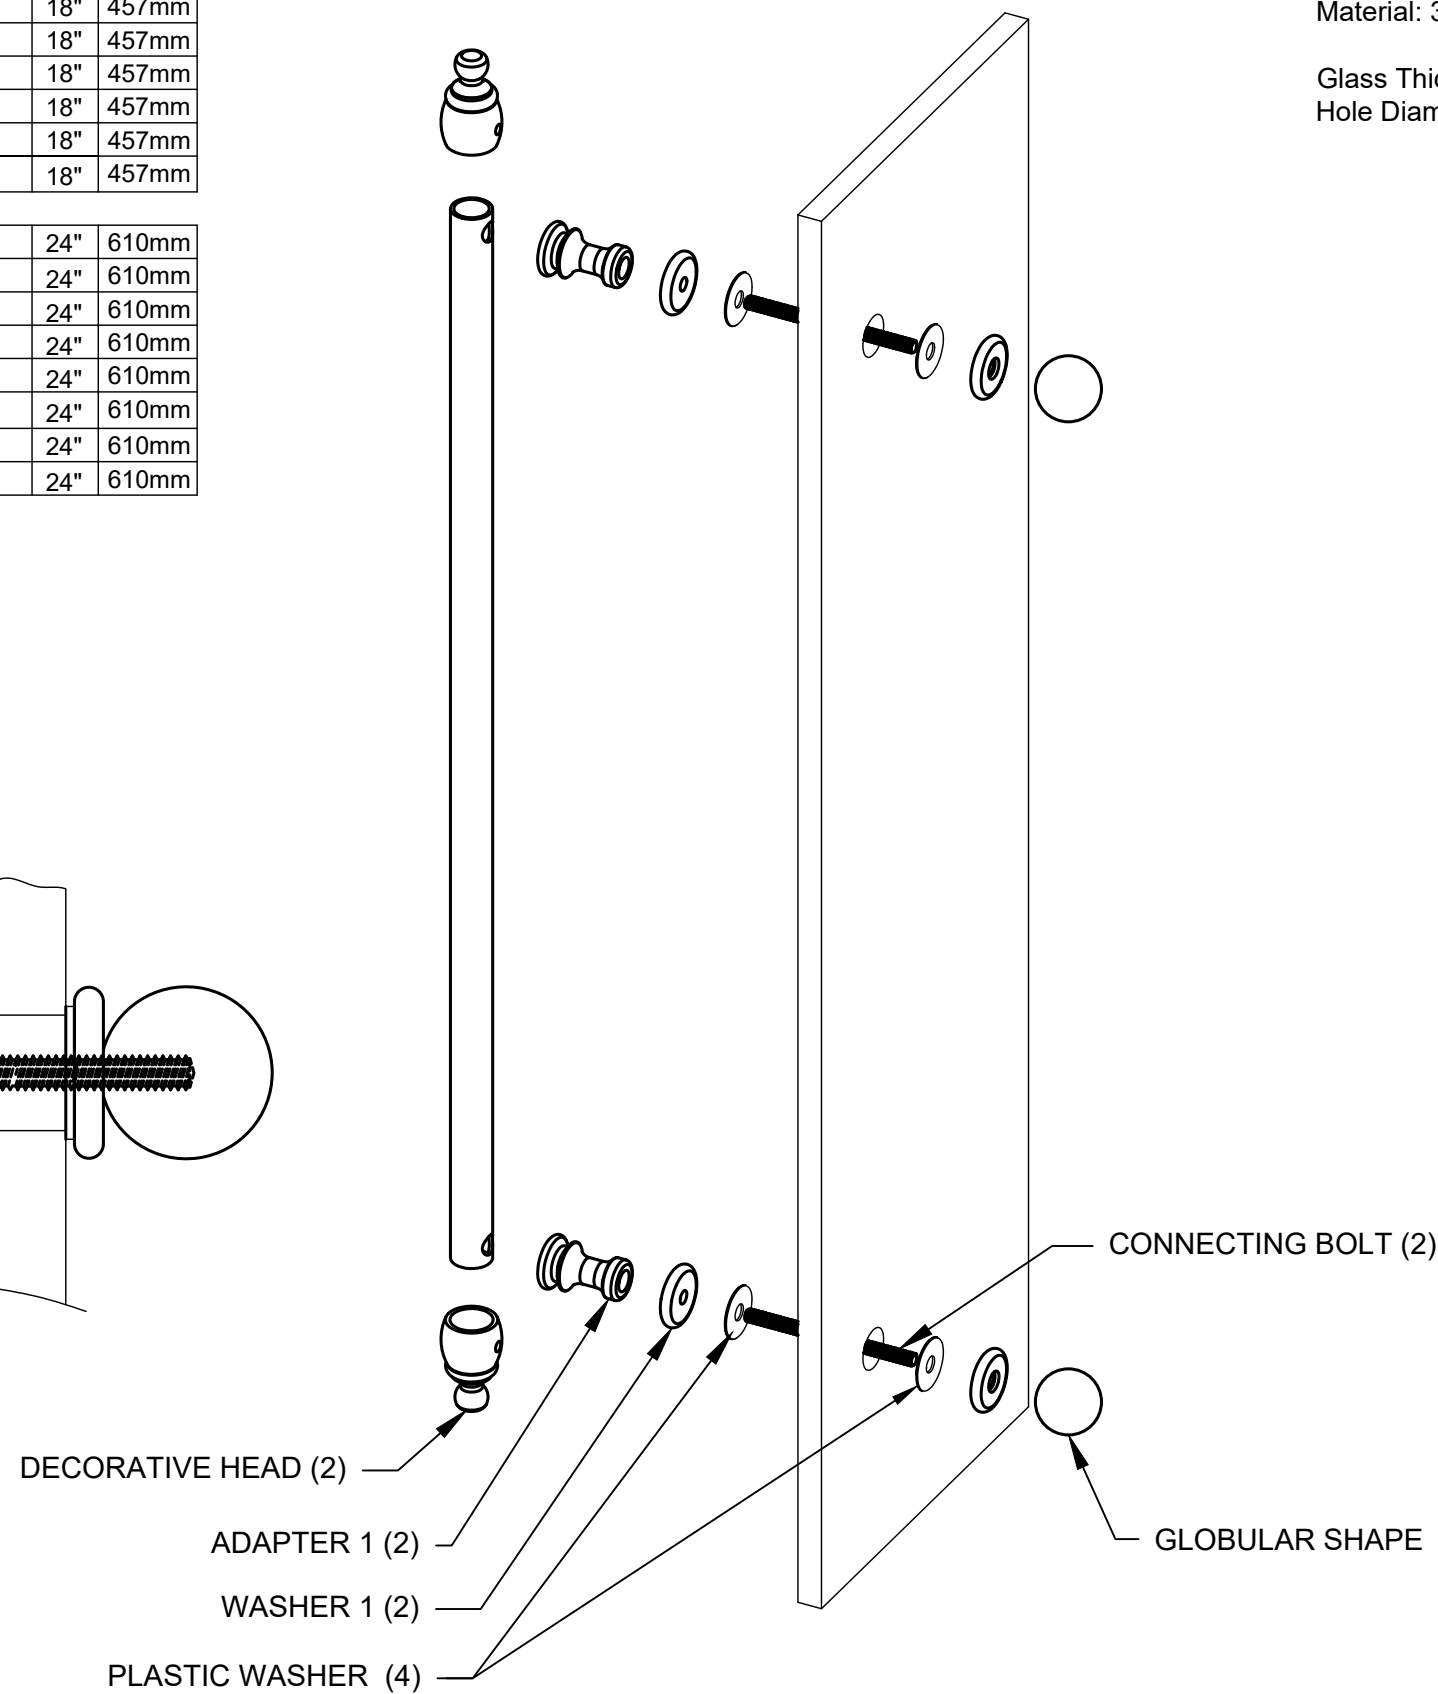

PART NUMBER	FINISH	LENGTH	
C0L18CH	CHROME	18"	457mm
C0L18BR	POLISHED BRASS	18"	457mm
C0L180RB	OIL RUBBED BRONZE	18"	457mm
C0L18ABR	ANTIQUÉ BRUSHED	18"	457mm
C0L18BN	BRUSHED NICKEL	18"	457mm
C0L18PN	POLISHED NICKEL	18"	457mm
C0L18SC	SATIN CHROME	18"	457mm

C0L24CH	CHROME	24"	610mm
C0L24BR	POLISHED BRASS	24"	610mm
C0L240RB	OIL RUBBED BRONZE	24"	610mm
C0L24ABR	ANTIQUÉ BRUSHED	24"	610mm
C0L24BN	BRUSHED NICKEL	24"	610mm
C0L24PN	POLISHED NICKEL	24"	610mm
C0L24SB	SATIN BRASS	24"	610mm
C0L24SC	SATIN CHROME	24"	610mm

Material: 3/4" (19mm) dia. Brass Tubing .060" (2mm) thk.  
 1-1/4" (32mm) dia. metal washers  
 Glass Thickness Range: 1/4" to 1/2" (10mm - 13mm)  
 Hole Diameter Required: 1/2" (13mm)

C.R. LAURENCE CO.  
 ARCHITECTURAL PRODUCTS  
 PH (800)-421-6144 FX: 800-587-7501  
 www.crlaurence.com

DESCRIPTION:

COLONIAL STYLE SINGLE TOWEL BAR

PART #: SEE CHART

DATE: 11/05/18

FILE NAME: COL SINGLE HANDLE

SCALE: NTS

DRAWN BY: BRIAN R.