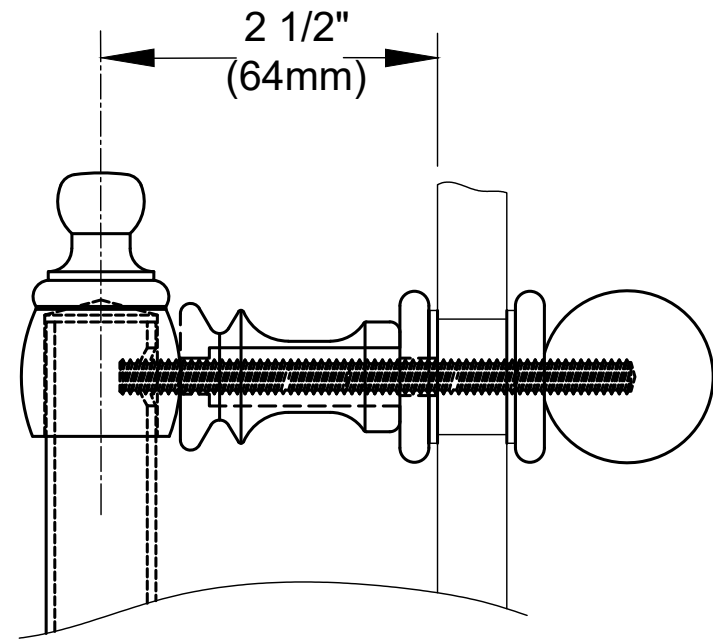

PART NUMBER	FINISH	LENGTH	
C0L18CH	CHROME	18"	457mm
C0L18BR	POLISHED BRASS	18"	457mm
C0L180RB	OIL RUBBED BRONZE	18"	457mm
C0L18ABR	ANTIQUÉ BRUSHED	18"	457mm
C0L18BN	BRUSHED NICKEL	18"	457mm
C0L18PN	POLISHED NICKEL	18"	457mm
C0L18SC	SATIN CHROME	18"	457mm

C0L24CH	CHROME	24"	610mm
C0L24BR	POLISHED BRASS	24"	610mm
C0L240RB	OIL RUBBED BRONZE	24"	610mm
C0L24ABR	ANTIQUÉ BRUSHED	24"	610mm
C0L24BN	BRUSHED NICKEL	24"	610mm
C0L24PN	POLISHED NICKEL	24"	610mm
C0L24SB	SATIN BRASS	24"	610mm
C0L24SC	SATIN CHROME	24"	610mm

Material: 3/4" (19mm) dia. Brass Tubing .060" (2mm) thk.  
 1-1/4" (32mm) dia. metal washers  
 Glass Thickness Range: 1/4" to 1/2" (10mm - 13mm)  
 Hole Diameter Required: 1/2" (13mm)

C.R. LAURENCE CO.  
 ARCHITECTURAL PRODUCTS  
 PH (800)-421-6144 FX: 800-587-7501  
 www.crlaurence.com

DESCRIPTION:

COLONIAL STYLE SINGLE TOWEL BAR

PART #: SEE CHART

DATE: 11/05/18

FILE NAME: COL SINGLE HANDLE

SCALE: NTS

DRAWN BY: BRIAN R.