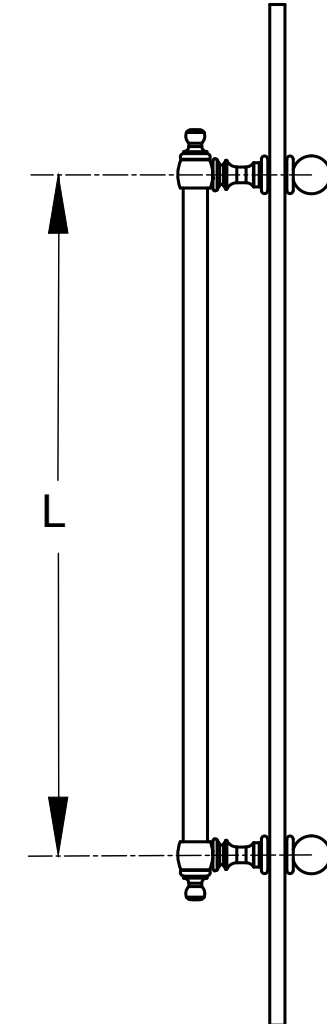

PART NUMBER	FINISH	LENGTH	
C0L18CH	CHROME	18"	457mm
C0L18BR	POLISHED BRASS	18"	457mm
C0L180RB	OIL RUBBED BRONZE	18"	457mm
C0L18ABR	ANTIQUÉ BRUSHED	18"	457mm
C0L18BN	BRUSHED NICKEL	18"	457mm
C0L18PN	POLISHED NICKEL	18"	457mm
C0L18SC	SATIN CHROME	18"	457mm

C0L24CH	CHROME	24"	610mm
C0L24BR	POLISHED BRASS	24"	610mm
C0L240RB	OIL RUBBED BRONZE	24"	610mm
C0L24ABR	ANTIQUÉ BRUSHED	24"	610mm
C0L24BN	BRUSHED NICKEL	24"	610mm
C0L24PN	POLISHED NICKEL	24"	610mm
C0L24SB	SATIN BRASS	24"	610mm
C0L24SC	SATIN CHROME	24"	610mm

Material: 3/4" (19mm) dia. Brass Tubing .060" (2mm) thk.  
 1-1/4" (32mm) dia. metal washers  
 Glass Thickness Range: 1/4" to 1/2" (10mm - 13mm)  
 Hole Diameter Required: 1/2" (13mm)

C.R. LAURENCE CO.  
 ARCHITECTURAL PRODUCTS  
 PH (800)-421-6144 FX: 800-587-7501  
 www.crlaurence.com

DESCRIPTION:

COLONIAL STYLE SINGLE TOWEL BAR

PART #: SEE CHART

DATE: 11/05/18

FILE NAME: COL SINGLE HANDLE

SCALE: NTS

DRAWN BY: BRIAN R.