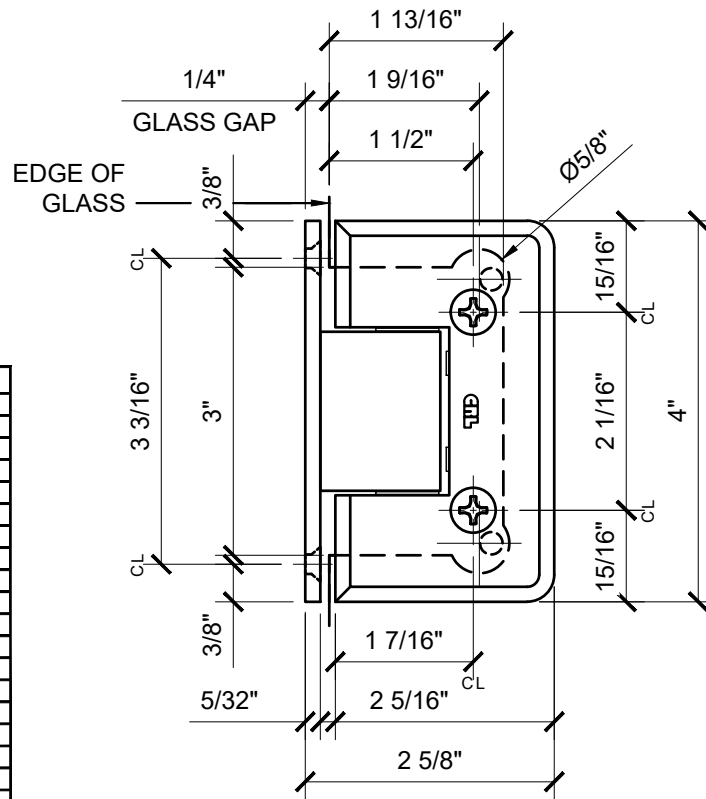

USE OF GASKETS

FOR 3/8" (10mm) GLASS: USE ONE THICK GASKET ON EACH SIDE  
 FOR 1/2" (12mm) GLASS: USE ONE THIN GASKET ON EACH SIDE

GLASS FABRICATION TEMPLATE

C0L067XX - CRL COLOGNE SERIES WALL MOUNT POSITIVE CLOSE HINGE

DATE: 11/29/17  
 SCALE: 6"=1'-0"  
 DRAWN BY: VM

DESCRIPTION: CRL C0L067  
 COLOGNE SERIES POSITIVE CLOSE  
 WALL MOUNT FULL BACK PLATE HINGE

C.R.LAURENCE CO. ARCHITECTURAL PRODUCTS  
 2503 E. Vernon Avenue, Los Angeles, C.A 90058-1897  
 PH (800)-421-6144 FX: 800-587-7501 www.crlaurence.com