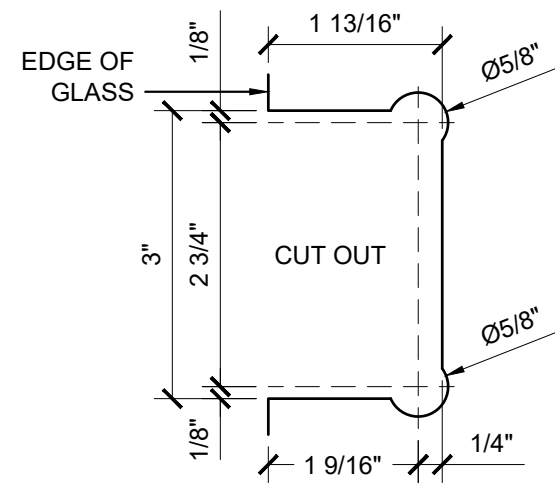

USE OF GASKETS

FOR 3/8" (10mm) GLASS: USE ONE THICK GASKET ON EACH SIDE  
 FOR 1/2" (12mm) GLASS: USE ONE THIN GASKET ON EACH SIDE

GLASS FABRICATION TEMPLATE

C0L067XX - CRL COLOGNE SERIES WALL MOUNT POSITIVE CLOSE HINGE

DATE: 11/29/17  
 SCALE: 6"=1'-0"  
 DRAWN BY: VM

DESCRIPTION: CRL C0L067  
 COLOGNE SERIES POSITIVE CLOSE  
 WALL MOUNT FULL BACK PLATE HINGE

C.R.LAURENCE CO. ARCHITECTURAL PRODUCTS  
 2503 E. Vernon Avenue, Los Angeles, C.A 90058-1897  
 PH (800)-421-6144 FX: 800-587-7501 www.crlaurence.com