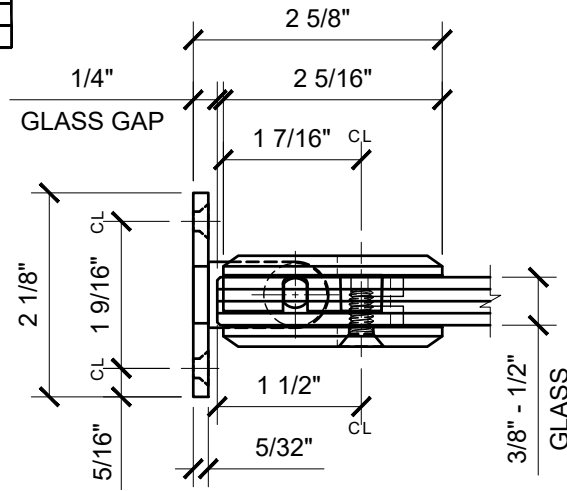

USE OF GASKETS

FOR 3/8" (10mm) GLASS: USE ONE THICK GASKET ON EACH SIDE  
 FOR 1/2" (12mm) GLASS: USE ONE THIN GASKET ON EACH SIDE

GLASS FABRICATION TEMPLATE

C0L067XX - CRL COLOGNE SERIES WALL MOUNT POSITIVE CLOSE HINGE

DATE: 11/29/17  
 SCALE: 6"=1'-0"  
 DRAWN BY: VM

DESCRIPTION: CRL C0L067  
 COLOGNE SERIES POSITIVE CLOSE  
 WALL MOUNT FULL BACK PLATE HINGE

C.R.LAURENCE CO. ARCHITECTURAL PRODUCTS  
 2503 E. Vernon Avenue, Los Angeles, C.A 90058-1897  
 PH (800)-421-6144 FX: 800-587-7501 www.crlaurence.com