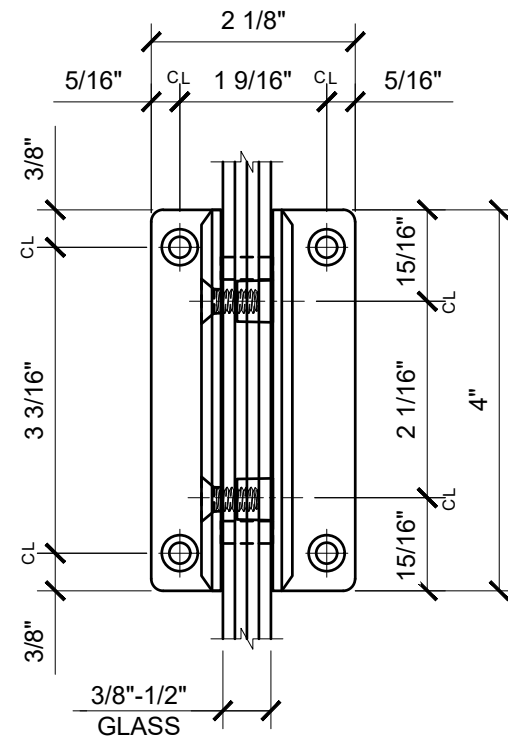

USE OF GASKETS

FOR 3/8" (10mm) GLASS: USE ONE THICK GASKET ON EACH SIDE  
 FOR 1/2" (12mm) GLASS: USE ONE THIN GASKET ON EACH SIDE

GLASS FABRICATION TEMPLATE

C0L067XX - CRL COLOGNE SERIES WALL MOUNT POSITIVE CLOSE HINGE

CATALOG NUMBER	FINISH
C0L067CH	CHROME
C0L067MBL	MATTE BLACK
C0L067BR	BRASS
C0L0670RB	OIL RUBBED BRONZE
C0L067ABC0	ANTIQUE BRUSHED COPPER
C0L067ABL	ALL BLACK
C0L067ABN	ANTIQUE BRUSHED NICKEL
C0L067ABR	ANTIQUE BRASS
C0L067ABRZ	ANTIQUE BRONZE
C0L067AW	ALL WHITE
C0L067BBRZ	BRUSHED BRONZE
C0L067BC0	BRUSHED COPPER
C0L067BL	BLACK W/ CHROME ACCENTS
C0L067BN	BRUSHED NICKEL
C0L067BSC	BRUSHED SATIN CHROME
C0L067CBA	CHROME W/ BRASS ACCENTS
C0L067GM	GUN METAL
C0L067GB	GOLD PLATED
C0L067PN	POLISHED NICKEL
C0L067SB	SATIN BRASS
C0L067SC	SATIN CHROME
C0L067SN	SATIN NICKEL
C0L067WC	WHITE W/ CHROME ACCENTS

DATE: 11/29/17  
 SCALE: 6"=1'-0"  
 DRAWN BY: VM

DESCRIPTION: CRL C0L067  
 COLOGNE SERIES POSITIVE CLOSE  
 WALL MOUNT FULL BACK PLATE HINGE

C.R.LAURENCE CO. ARCHITECTURAL PRODUCTS  
 2503 E. Vernon Avenue, Los Angeles, C.A 90058-1897  
 PH (800)-421-6144 FX: 800-587-7501 www.crlaurence.com