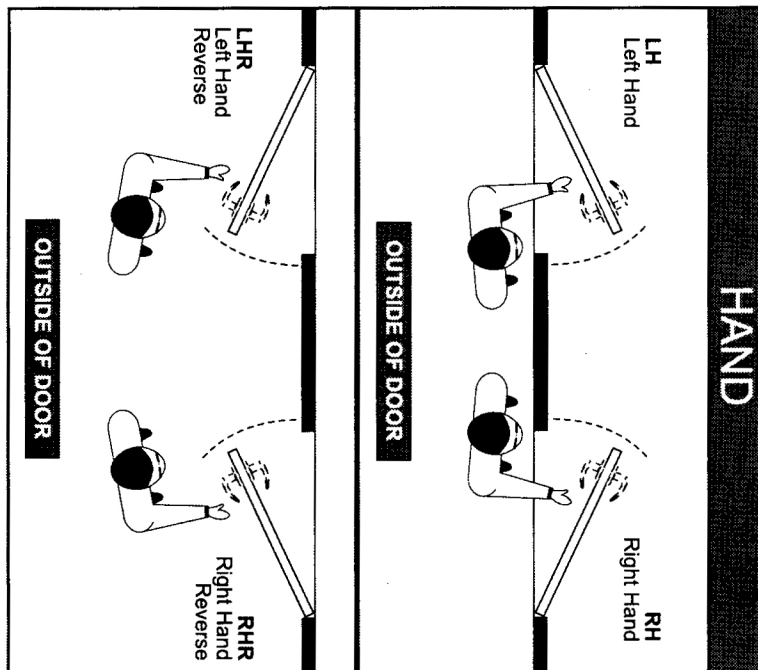

LOCK FUNCTION	OUTSIDE				INSIDE			
	Lever Hole	Cylinder Hole	Thumb Turn Hole	Lever Hole	Cylinder Hole	Thumb Turn Hole		
01	●	●	●	●	●	●		
04 / 05 / 06 / 07	●	●	●	●	●	●		
08 / 12 / 13 / 15 / 20 / 21 / 26	●	●	●	●	●	●		
09 / 11 / 14 / 30 / 32 / 34 / 35	●	●	●	●	●	●		
2 / 19 / 22	●	●	●	●	●	●		
18	●	●	●	●	●	●		
17 / 29	●	●	●	●	●	●		
16	●	●	●	●	●	●		

DOOR PREPARATION CHART

MOCK MORTISE
HEAVY DUTY
MORTISE