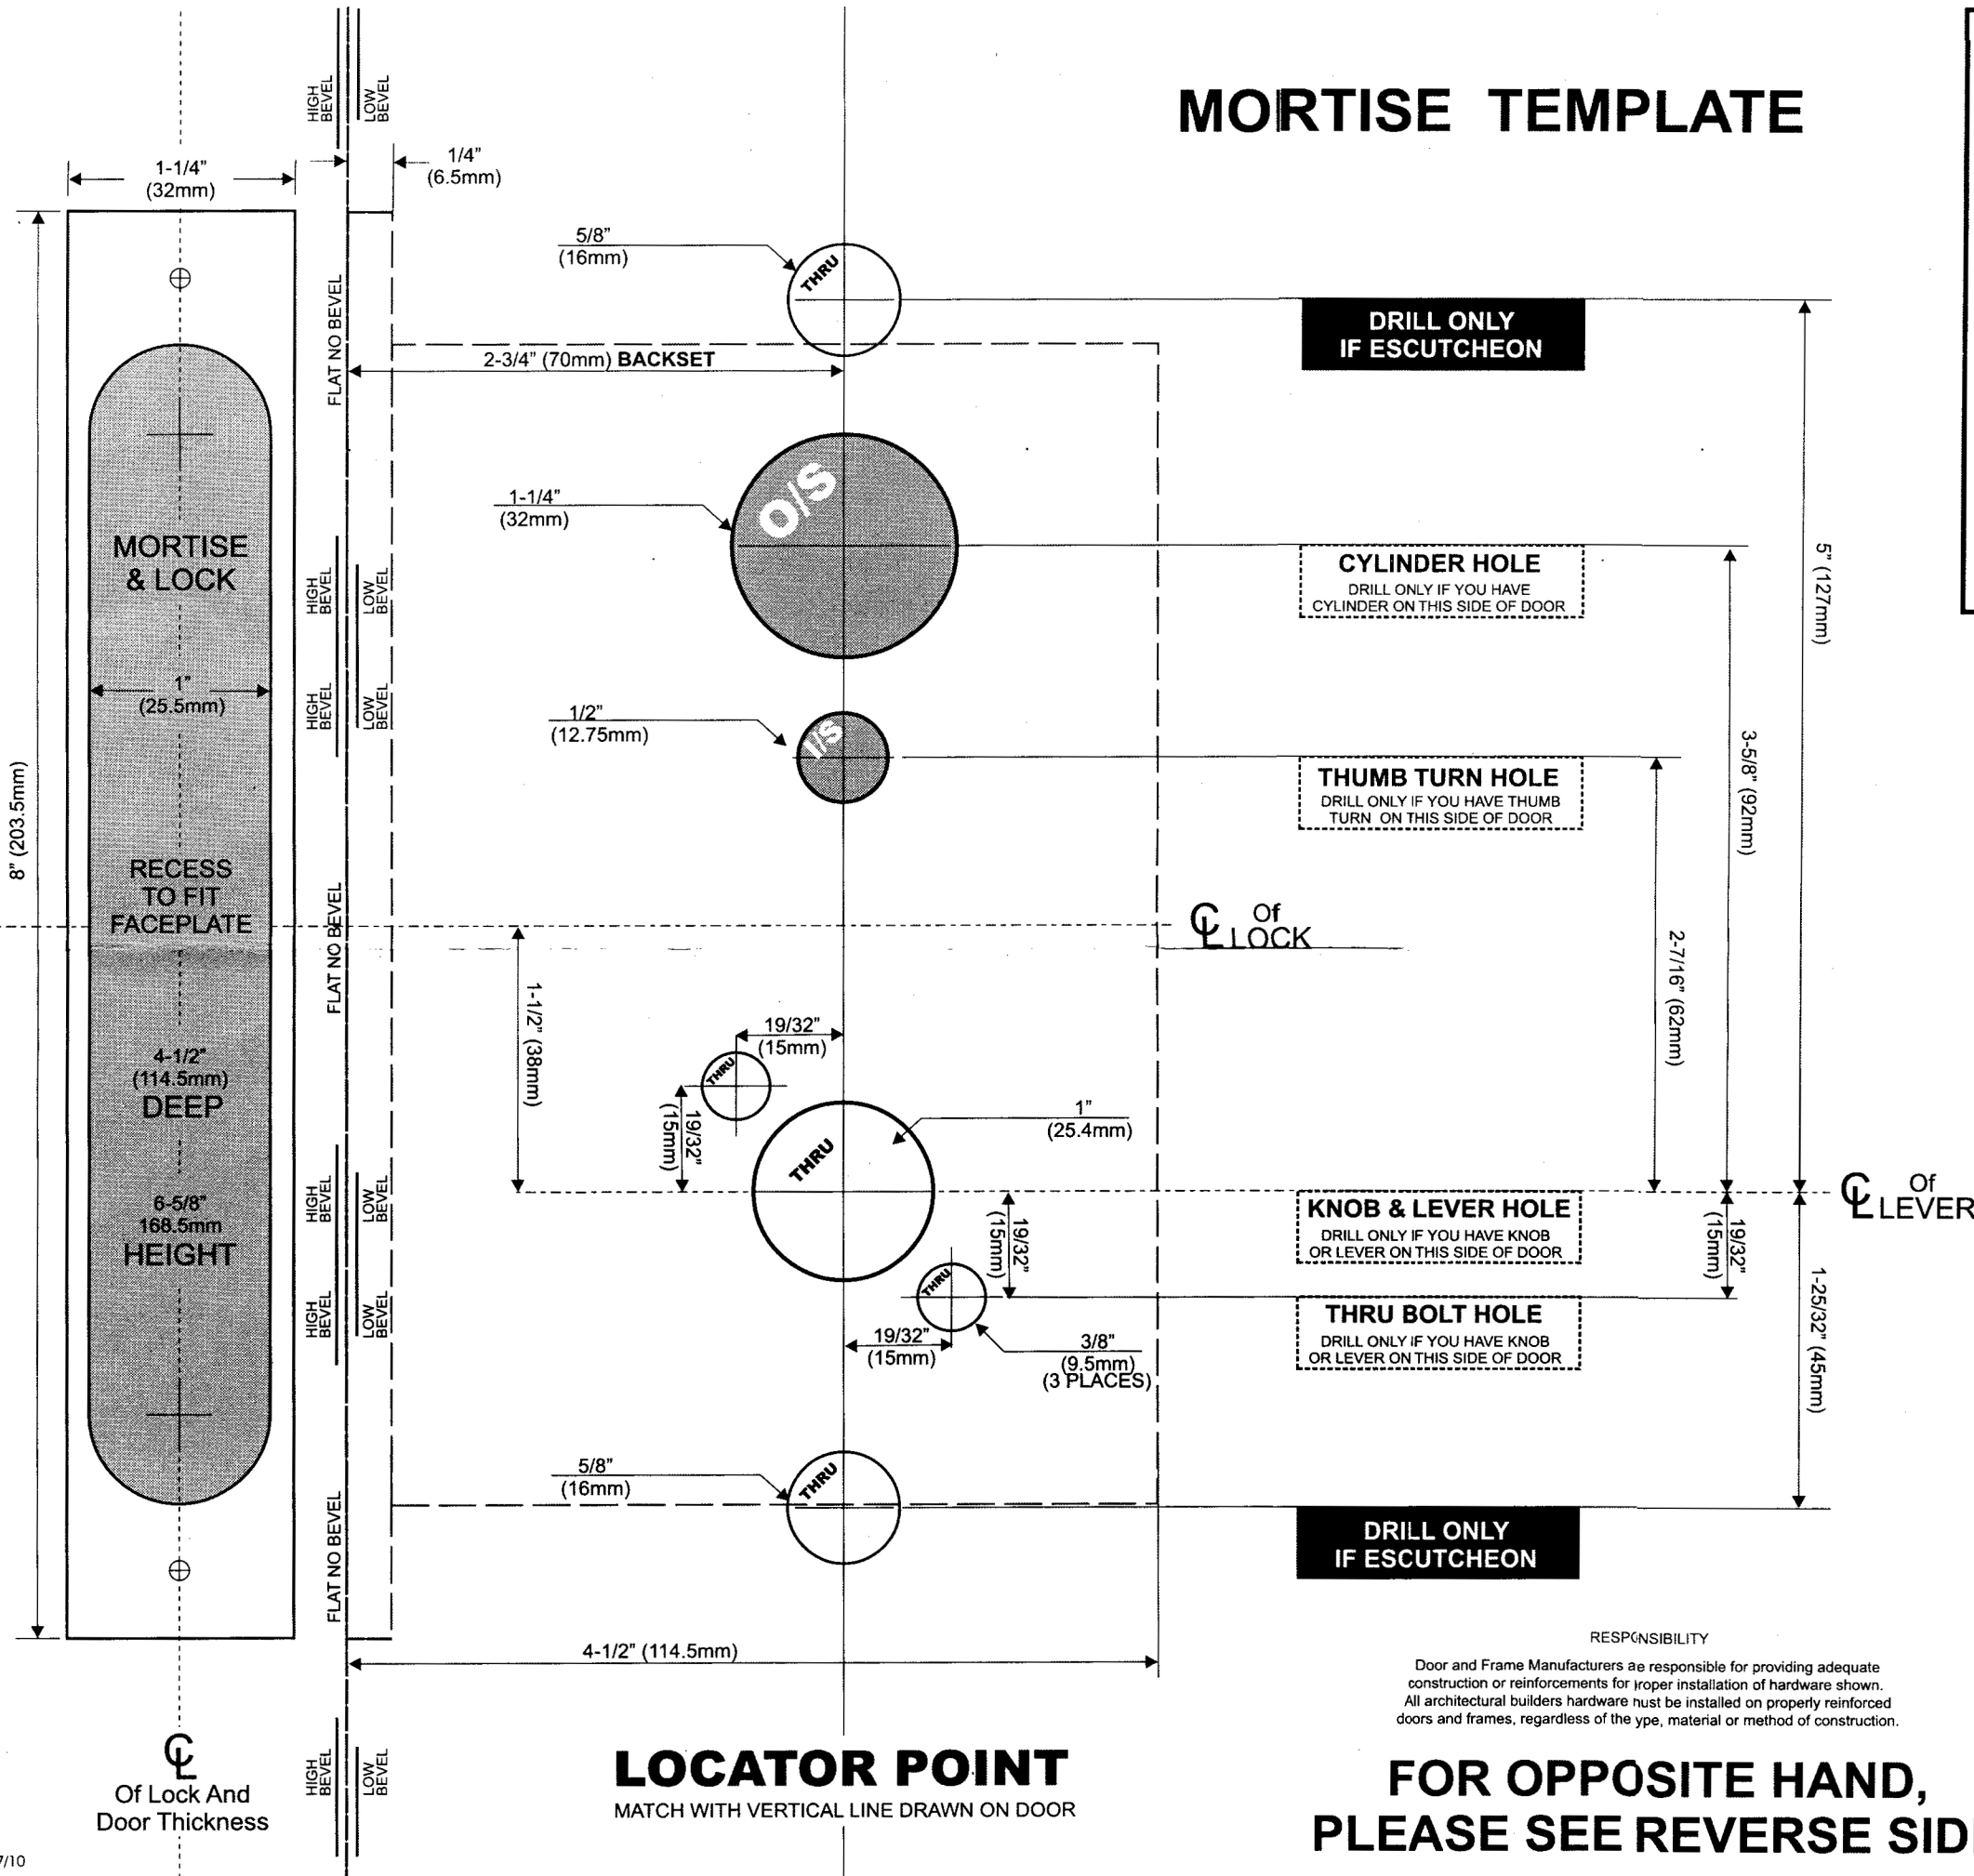

MORTISE TEMPLATE

HEAVY DUTY MORTISE LOCK

REGULAR

LOCK FUNCTION	OUTSIDE				INSIDE			
	Lever Hole	Cylinder Hole	Thumb Turn Hole	Lever Hole	Cylinder Hole	Thumb Turn Hole		
01	●	●	●	●	●	●		
04 / 05 / 06 / 07	●	●	●	●	●	●		
08 / 12 / 13 / 15 / 20 / 21 / 26	●	●	●	●	●	●		
09 / 11 / 14 / 30 / 32 / 34 / 35	●	●	●	●	●	●		
2 / 19 / 22	●	●	●	●	●	●		
18	●	●	●	●	●	●		
17 / 29	●	●	●	●	●	●		
16	●	●	●	●	●	●		

DOOR PREPARATION CHART

MOCK MORTISE
HEAVY DUTY
MORTISE

MORTISE TEMPLATE