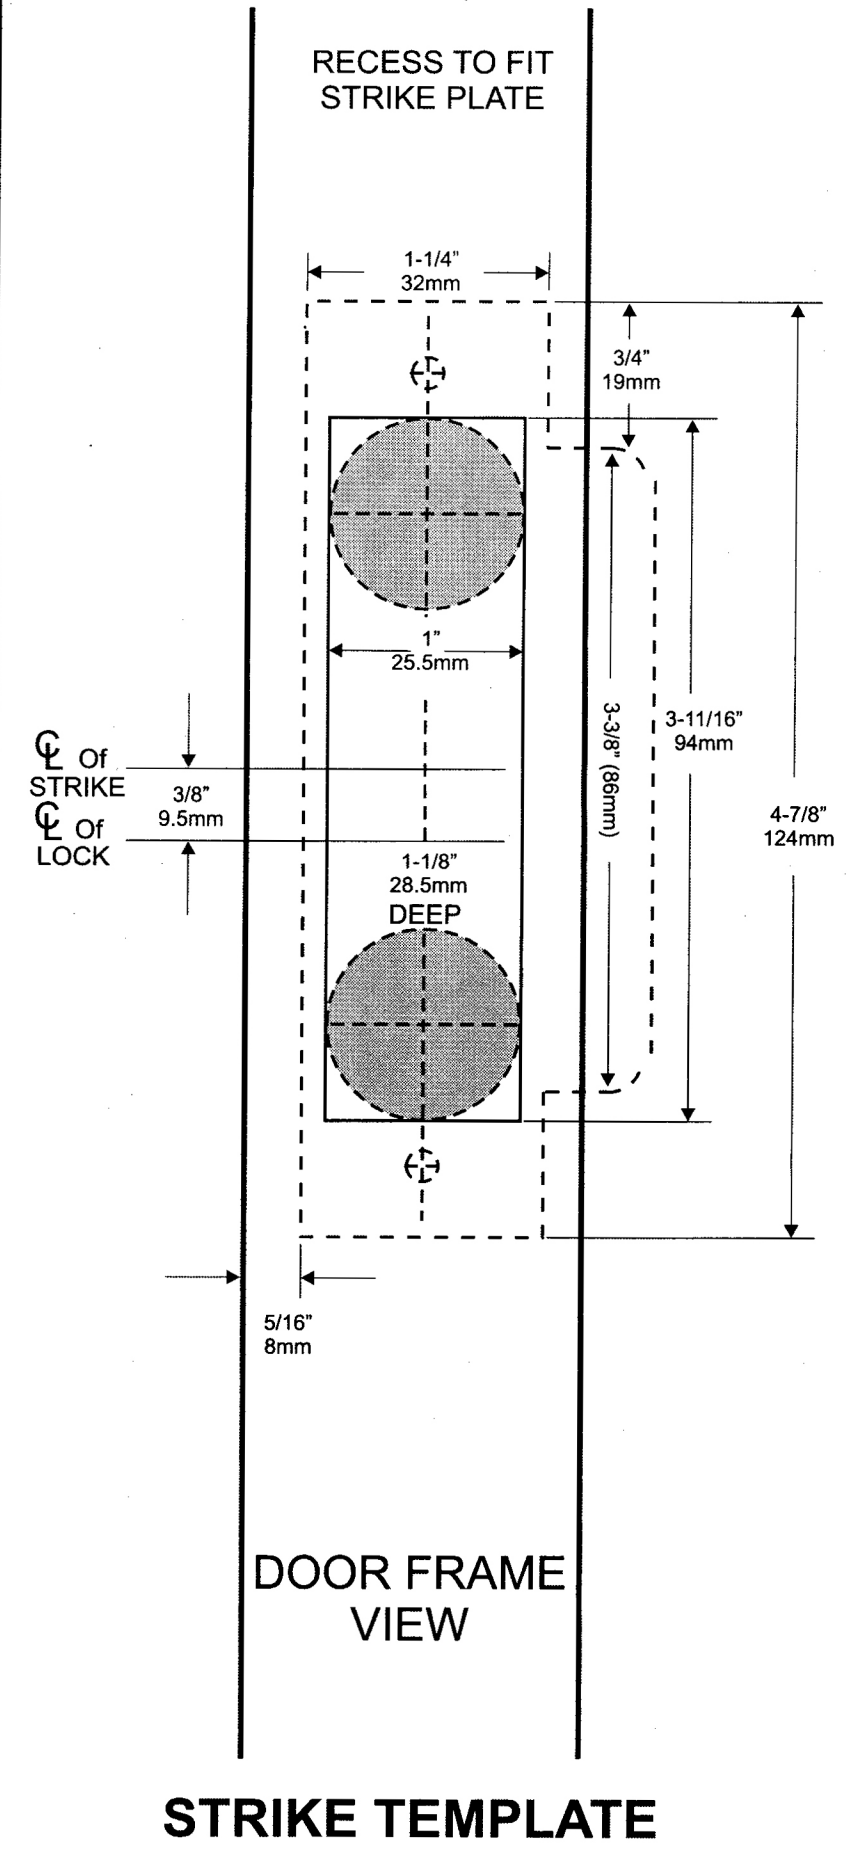

MORTISE TEMPLATE

HEAVY DUTY MORTISE LOCK

REGULAR

LOCK FUNCTION	OUTSIDE				INSIDE			
	Lever Hole	Cylinder Hole	Thumb Turn Hole	Lever Hole	Cylinder Hole	Thumb Turn Hole		
01	●	●	●	●	●	●		
04 / 05 / 06 / 07	●	●	●	●	●	●		
08 / 12 / 13 / 15 / 20 / 21 / 26	●	●	●	●	●	●		
09 / 11 / 14 / 30 / 32 / 34 / 35	●	●	●	●	●	●		
2 / 19 / 22	●	●	●	●	●	●		
18	●	●	●	●	●	●		
17 / 29	●	●	●	●	●	●		
16	●	●	●	●	●	●		