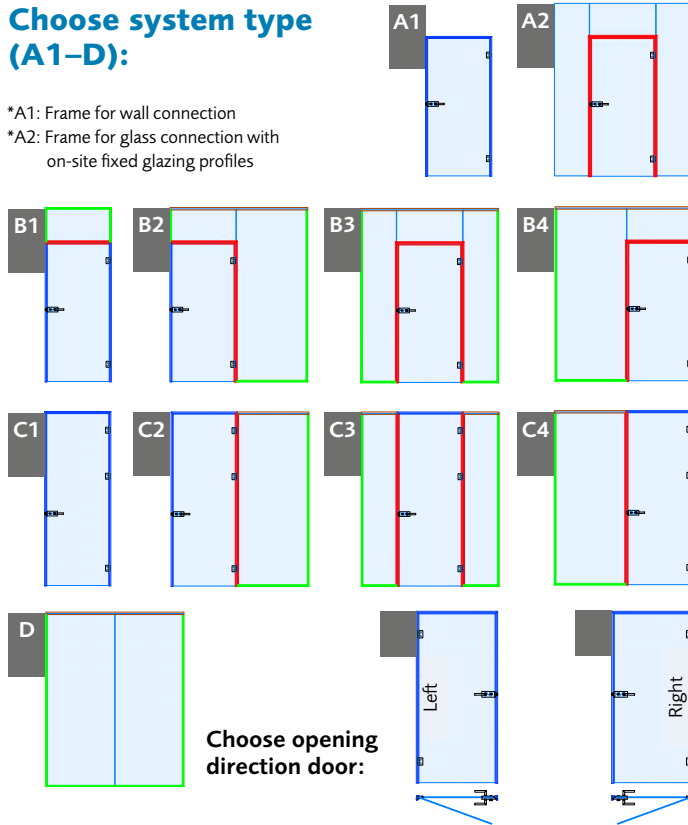

Company

Additional info

Customer no

Project

Choose system type (A1-D):

- *A1: Frame for wall connection
- *A2: Frame for glass connection with on-site fixed glazing profiles

Choose opening direction door:

SYSTEM VIEW = REBATE SITE = CLIP PROFILE SIDE (FRAME PROFILE)

System details

1. System width*
2. System height*
3. Door opening width*
4. Door opening height*

5. Door handle height
6. Side panel A
7. Side panel B
8. Floor clearance

*Required for quoting

DOOR FRAME PROFILES

Door frame profile for wall connection

Door frame profile for glass connection

FIXED FRAME PROFILES

Fixed frame glazing profile for floor and wall (optional at ceiling)

Fixed frame glazing profile for ceiling

FTG = Fully tempered glass

LSG = Laminated safety glass

*Black gasket is default color for Black matte anodized profiles and Brushed nickel anodized profiles. Grey gasket is default for Satin anodized profiles.