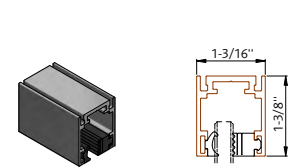

Door frame profile for wall connection

Door frame profile for glass connection

FIXED FRAME PROFILES

Fixed frame glazing profile for floor and wall (optional at ceiling)

Fixed frame glazing profile for ceiling

DOOR SIZE LIMITATIONS

Maximum door width: 35-7/16" (900 mm)
Maximum door weight: 165 lbs (75 kg)

HINGE REQUIREMENTS – Number of hinges required:

2 hinge: door weight up to 110 lbs (50 kg) OR door height up to 78-3/4" (2000 mm)
3 hinges: door weight over 110 lbs (50 kg) up to 165 lbs (75 kg) OR door height over 78-3/4" (2000 mm) up to 98-7/16" (2500 mm)
4 hinges: door height over 98-7/16" (2500 mm) to maximum height 118" (3000 mm) regardless of weight