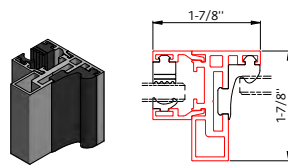

Company

Additional info

Customer no

Project

Choose system type (A1-D):

- *A1: Frame for wall connection
- *A2: Frame for glass connection with on-site fixed glazing profiles

Choose opening direction door:

SYSTEM VIEW = REBATE SITE = CLIP PROFILE SIDE (FRAME PROFILE)

System details

1. System width*
2. System height*
3. Door opening width*
4. Door opening height*

5. Door handle height
6. Side panel A
7. Side panel B
8. Floor clearance

*Required for quoting

DOOR FRAME PROFILES

Door frame profile for wall connection

Door frame profile for glass connection

FIXED FRAME PROFILES

Fixed frame glazing profile for floor and wall (optional at ceiling)

Fixed frame glazing profile for ceiling

DOOR SIZE LIMITATIONS

Maximum door width: 35-7/16" (900 mm)
Maximum door weight: 165 lbs (75 kg)

HINGE REQUIREMENTS – Number of hinges required:

2 hinge: door weight up to 110 lbs (50 kg) OR door height up to 78-3/4" (2000 mm)
3 hinges: door weight over 110 lbs (50 kg) up to 165 lbs (75 kg) OR door height over 78-3/4" (2000 mm) up to 98-7/16" (2500 mm)
4 hinges: door height over 98-7/16" (2500 mm) to maximum height 118" (3000 mm) regardless of weight