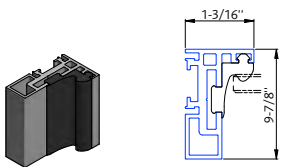

Company

Additional info

Customer no

Project

Choose system type (A1-D):

- *A1: Frame for wall connection
- *A2: Frame for glass connection with on-site fixed glazing profiles

Choose opening direction door:

SYSTEM VIEW = REBATE SITE = CLIP PROFILE SIDE (FRAME PROFILE)

System details

1. System width*
2. System height*
3. Door opening width*
4. Door opening height*

5. Door handle height
6. Side panel A
7. Side panel B
8. Floor clearance

*Required for quoting

DOOR FRAME PROFILES

Door frame profile for wall connection

Door frame profile for glass connection

FIXED FRAME PROFILES

Fixed frame glazing profile for floor and wall (optional at ceiling)

Fixed frame glazing profile for ceiling