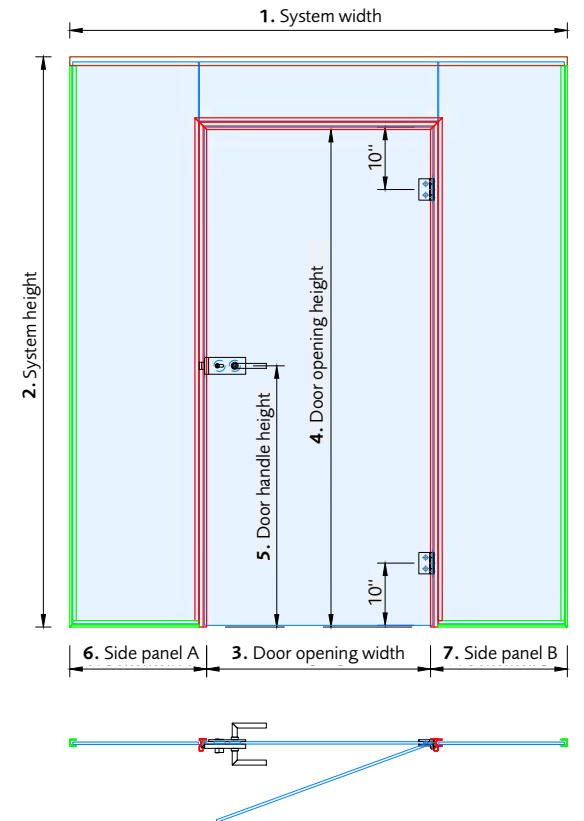

Company

Additional info

Customer no

Project

Choose system type (A1-D):

- *A1: Frame for wall connection
- *A2: Frame for glass connection with on-site fixed glazing profiles

Choose opening direction door:

SYSTEM VIEW = REBATE SITE = CLIP PROFILE SIDE (FRAME PROFILE)

System details

1. System width*
2. System height*
3. Door opening width*
4. Door opening height*

5. Door handle height
6. Side panel A
7. Side panel B
8. Floor clearance

*Required for quoting

DOOR FRAME PROFILES

Door frame profile for wall connection

Door frame profile for glass connection

FIXED FRAME PROFILES

Fixed frame glazing profile for floor and wall (optional at ceiling)

Fixed frame glazing profile for ceiling

DOOR SIZE LIMITATIONS

Maximum door width: 35-7/16" (900 mm)
Maximum door weight: 165 lbs (75 kg)

HINGE REQUIREMENTS – Number of hinges required:

2 hinge: door weight up to 110 lbs (50 kg) OR door height up to 78-3/4" (2000 mm)
3 hinges: door weight over 110 lbs (50 kg) up to 165 lbs (75 kg) OR door height over 78-3/4" (2000 mm) up to 98-7/16" (2500 mm)
4 hinges: door height over 98-7/16" (2500 mm) to maximum height 118" (3000 mm) regardless of weight