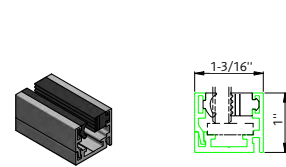

Company

Additional info

Customer no

Project

Choose system type (A1-D):

- *A1: Frame for wall connection
- *A2: Frame for glass connection with on-site fixed glazing profiles

Choose opening direction door:

SYSTEM VIEW = REBATE SITE = CLIP PROFILE SIDE (FRAME PROFILE)

System details

1. System width*
2. System height*
3. Door opening width*
4. Door opening height*

5. Door handle height
6. Side panel A
7. Side panel B
8. Floor clearance

*Required for quoting

DOOR FRAME PROFILES

Door frame profile for wall connection

Door frame profile for glass connection

FIXED FRAME PROFILES

Fixed frame glazing profile for floor and wall (optional at ceiling)

Fixed frame glazing profile for ceiling