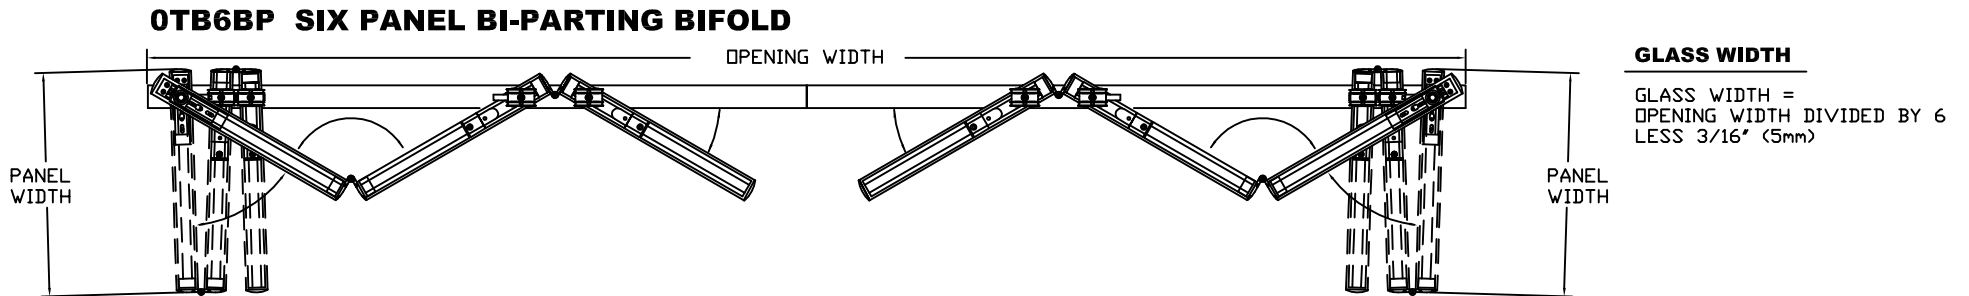

# **BI-FOLD GLASS FORMULA**

**NOTES: 1 GLASS HEIGHT**

GLASS HEIGHT =  
OPENING HEIGHT  
LESS 8 1/4" (210mm)

**2 GLASS WIDTH**

MAX: 39" (990mm)  
MIN: 15" (381mm)

**3 GLASS WEIGHT**

MAX: 170 lbs (77kg)