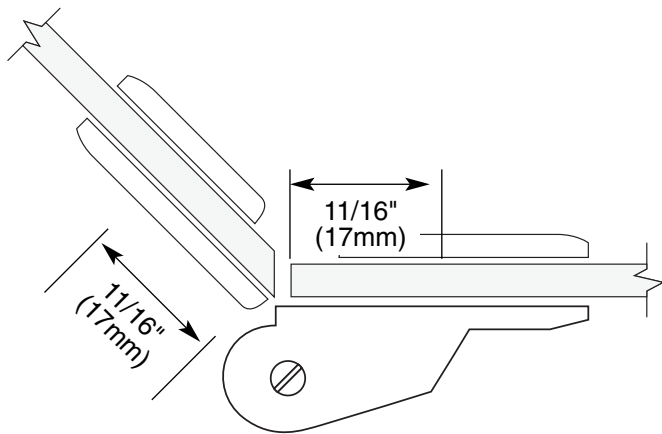

C.R. LAURENCE CO., INC.
PROFESSIONAL QUALITY

MONACO

Adjustable Glass-to-Glass Hinge (Door Swings 225° Out Only)
 135° Application

CAT. No. MON183