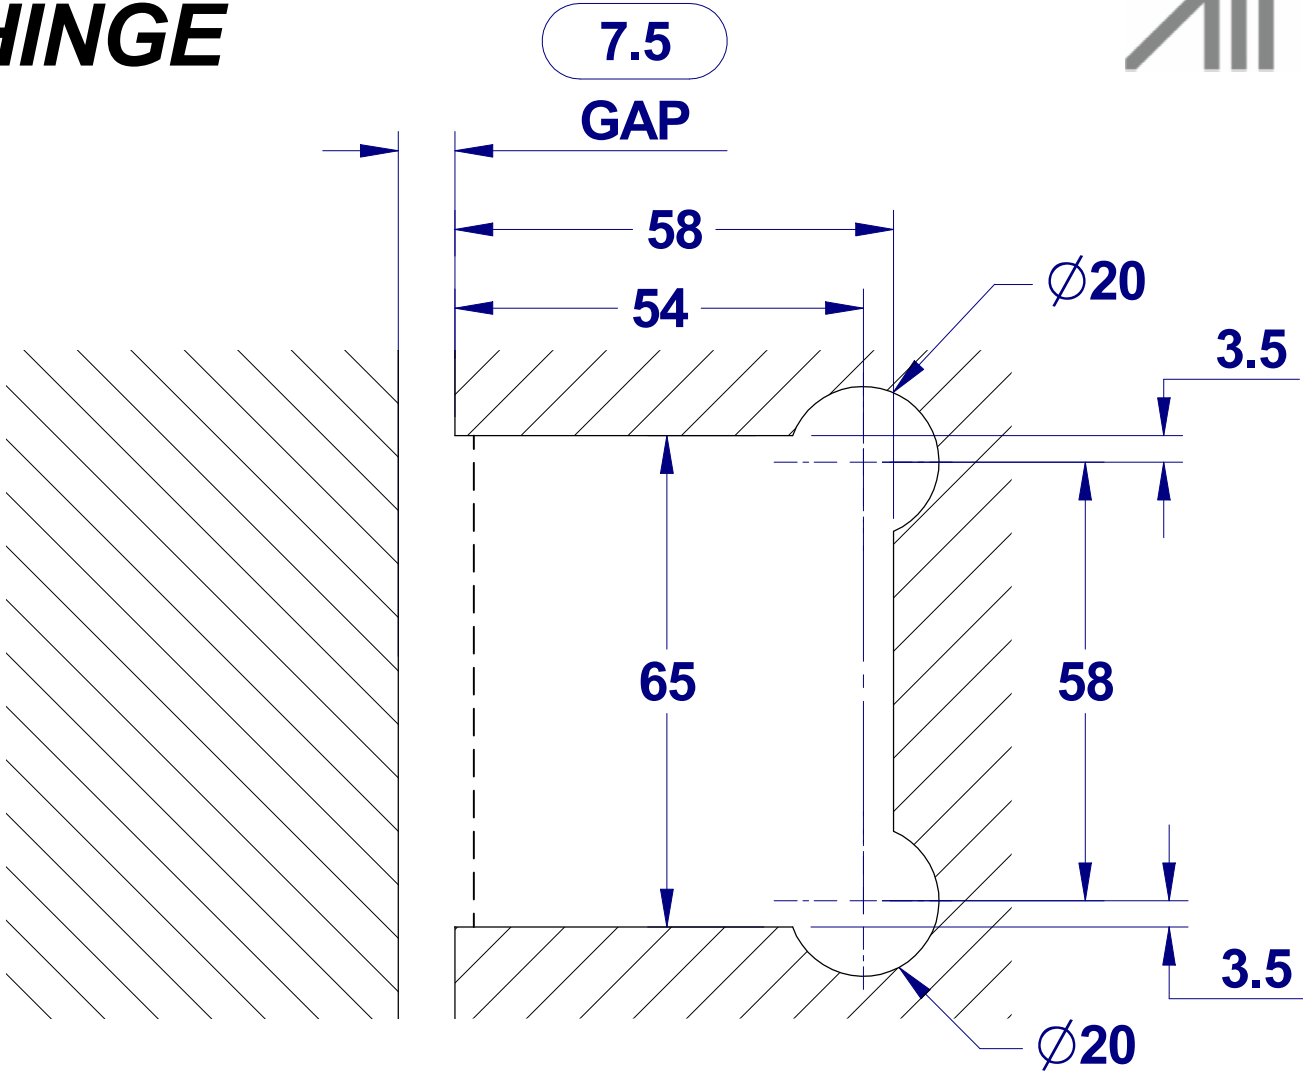

GLASS TO WALL 120 HINGE

GLASS CUT-OUT
TOP & BOTTOM