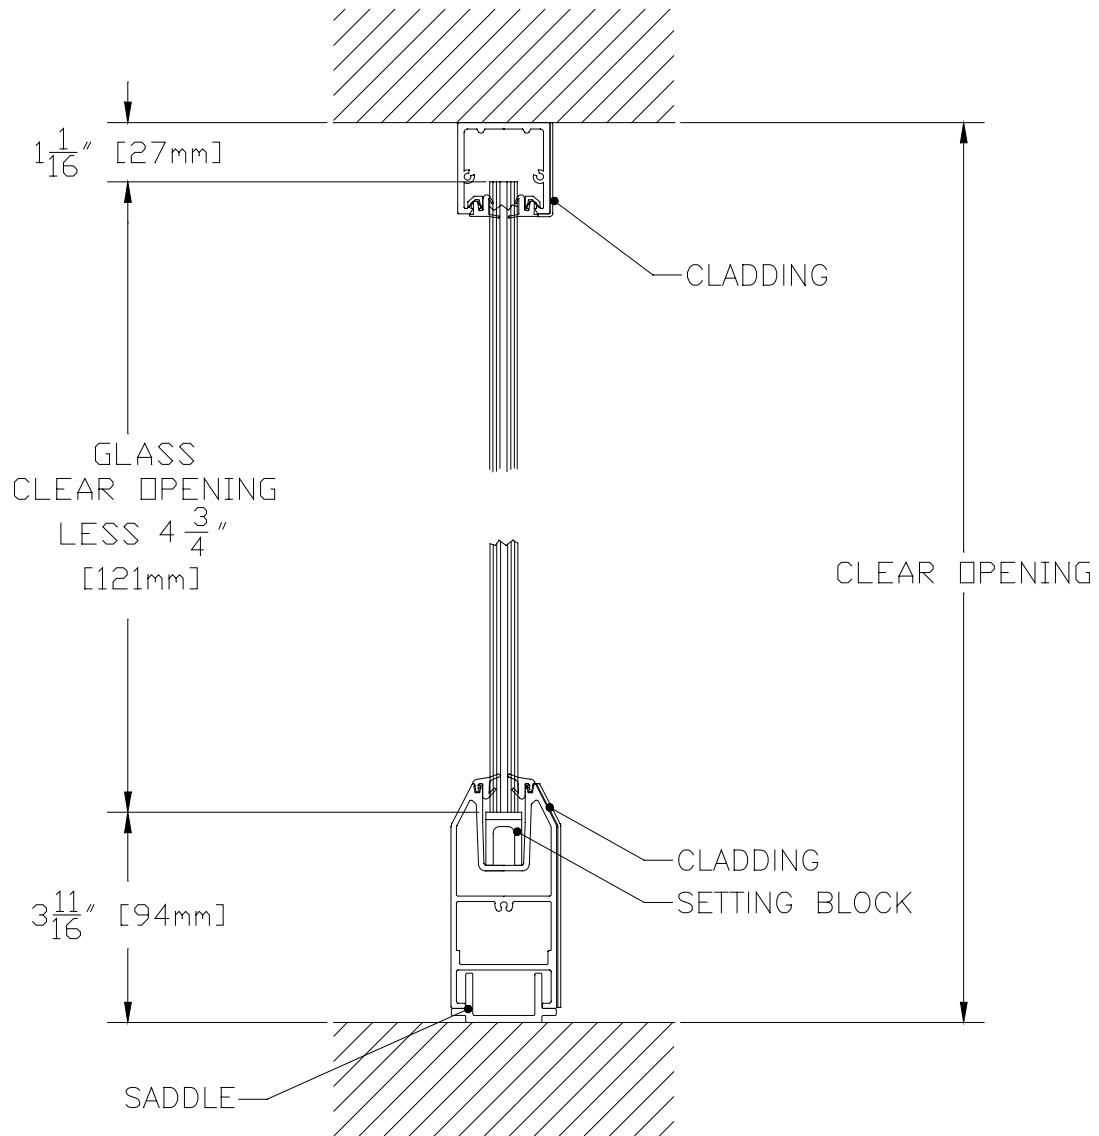

NOTE:

1. DIMENSIONS ARE THE SAME FOR CLAD AND NON CLAD U-CHANNELS AND RAILS
2. FOR 3/4" [19mm] SADDLE (TO MATCH 1/2" [13mm] THRESHOLD) REVERSE SADDLE. GLASS WILL BE CLEAR OPENING LESS 5-1/4" [134mm]

U-CHANNEL TOP  
4" TAPERED SIDELITE RAIL WITH 1/4"  
SADDLE BOTTOM CLAD AND NON-CLAD

**CRL** DOOR RAIL SYSTEM

**C.R. Laurence Architectural Products**

Phone Orders (800) 421-6144

Fax Orders (800) 262-3299

WWW.CRLAURENCE.COM

Patent Pending

STYLE 23