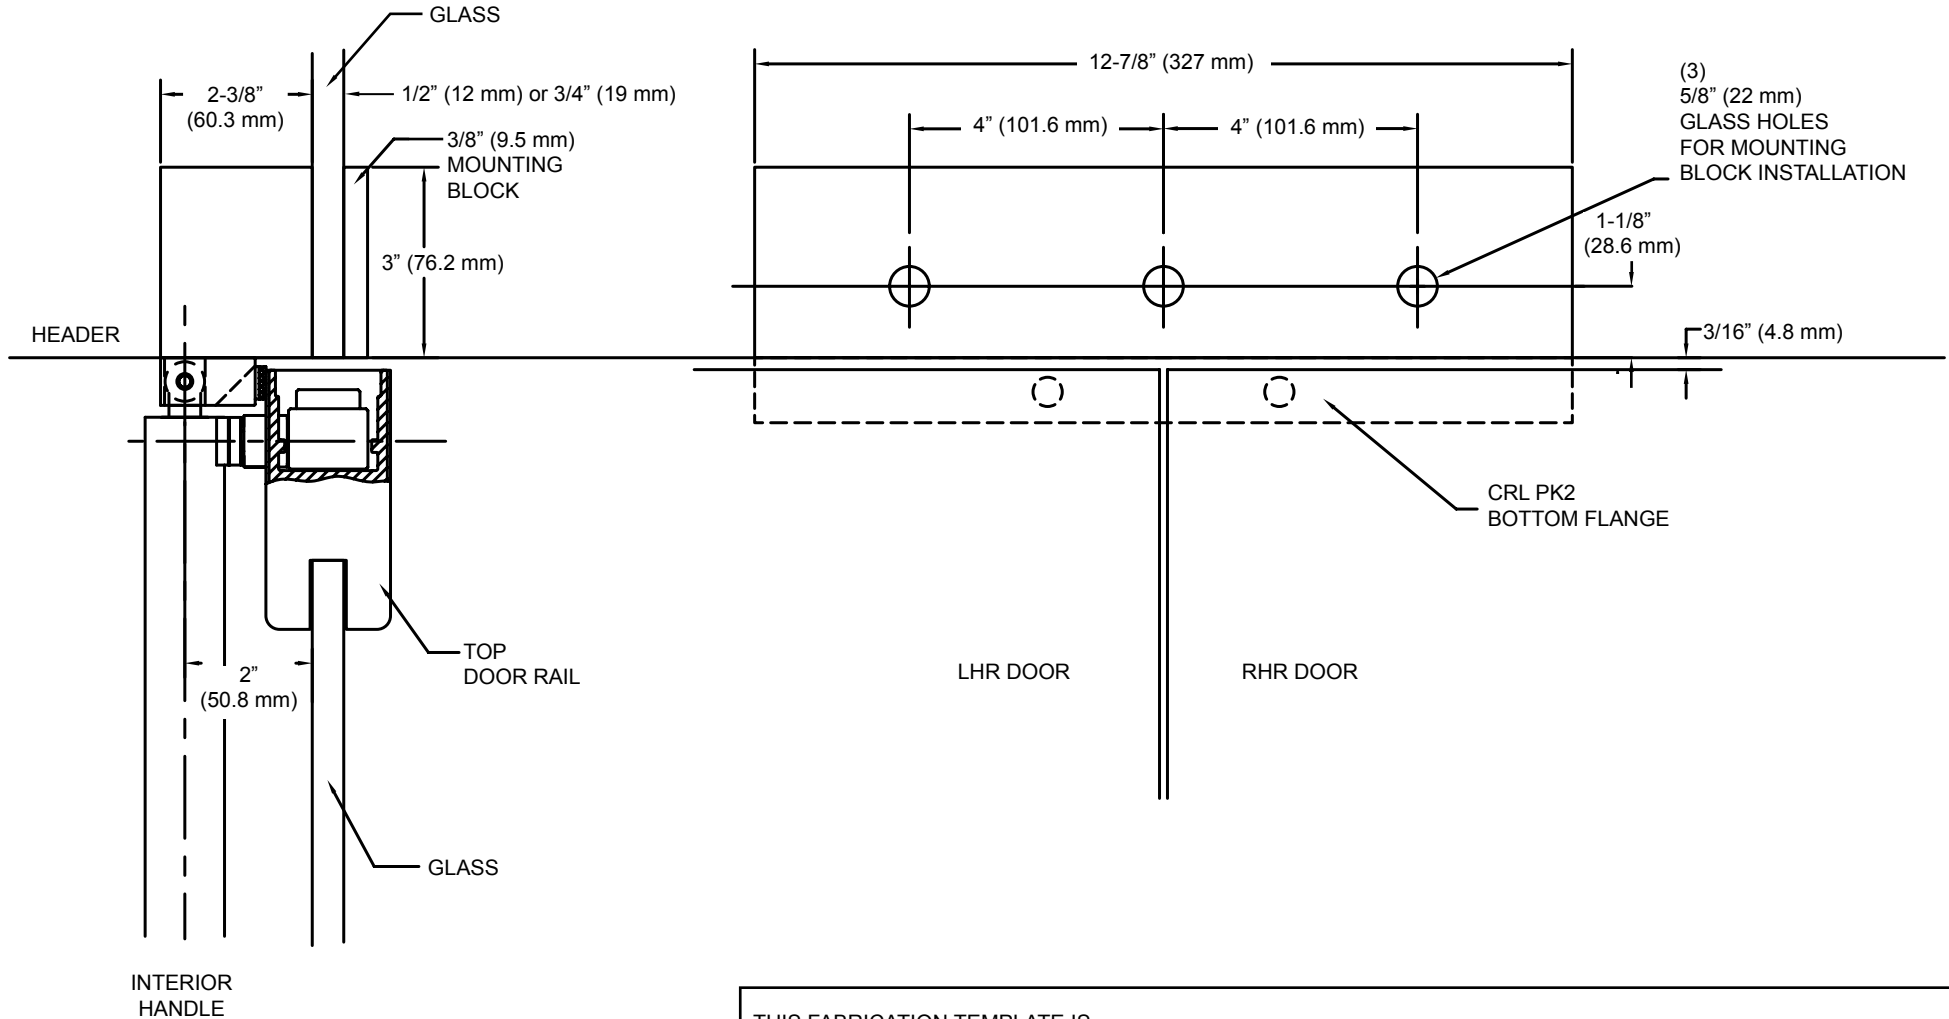

DOUBLE GLASS TRANSOM ADAPTER FABRICATION TEMPLATE

For Use with PA100 Series Panics and DBR100 Series Deadbolts

THIS FABRICATION TEMPLATE IS
 ENGINEERED FOR THE FOLLOWING TRANSOM ADAPTER MODELS:

- PK2GTBS - Brushed Stainless Double Door Glass Transom Mount PK Series Stop/Strike ($1/2''$ or 12 mm glass)
- PK2GTPB - Polished Brass Double Door Glass Transom Mount PK Series Stop/Strike ($1/2''$ or 12 mm glass)
- PK2GTPS - Polished Stainless Double Door Glass Transom Mount PK Series Stop/Strike ($1/2''$ or 12 mm glass)
- PK2GT0RB - Oil Rubbed Bronze Double Door Glass Transom Mount PK Series Stop/Strike ($1/2''$ or 12 mm glass)
- PK2GTBS34 - Brushed Stainless Double Door Glass Transom Mount PK Series Stop/Strike ($3/4''$ or 19 mm glass)