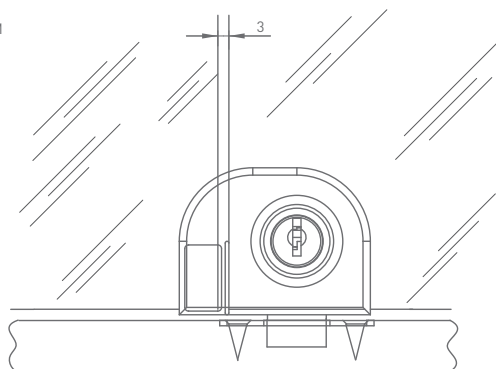

ZWEIFLÜGELIGE TÜR

CRL CAT. NO. EH212
EH212KA
EH214
EH214KA
EH216
EH216KA

FINISHES CHROME
BLACK CHROME
BRASS

STRIKING PLATE COMES WITH THE LOCK
SCHLIESSBLECH

STRIKING PLATE
ANSCHLAG

CRL CAT. NO. EH220
EH220

FINISHES CHROME
BLACK CHROME
BRASS

crlaurence.com

TECH DATA SHEET

MOUNTING EXAMPLE

AUGUST 2020

DOUBLE GLASS DOORS
LOCKING IN THE CENTER
ZWEIFLÜGELIGE TÜR
SCHLIESSUNG MITTIG

DOUBLE GLASS DOORS
LOCKING AT THE BOTTOM
ZWEIFLÜGELIGE TÜR
SCHLIESSUNG UNTEN

SINGLE GLASS DOOR
LOCKING AT THE TOP
EINFLÜGELIGE TÜR
SCHLIESSUNG OBEN

SINGLE GLASS DOOR
LOCKING AT THE BOTTOM
EINFLÜGELIGE TÜR
SCHLIESSUNG UNTEN

crlaurence.com