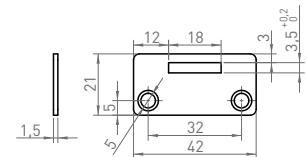

ZWEIFLÜGELIGE TÜR

CRL CAT. NO. EH212
EH212KA
EH214
EH214KA
EH216
EH216KA

FINISHES CHROME
BLACK CHROME
BRASS

STRIKING PLATE COMES WITH THE LOCK
SCHLIESSBLECH

STRIKING PLATE
ANSCHLAG

CRL CAT. NO. EH220
EH220