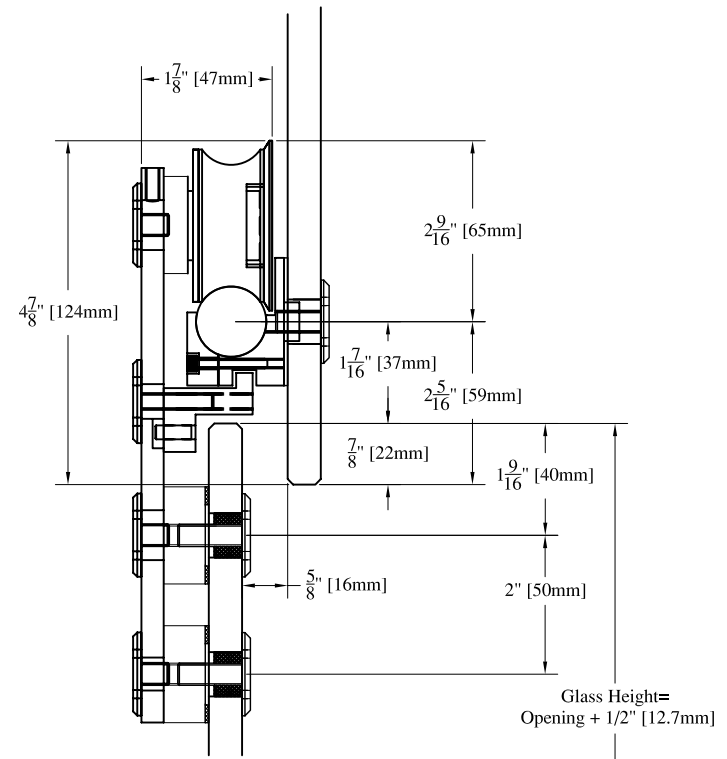

# LAGUNA ANTI-LIFT GM GLASS FAB

**FLUSH MOUNT**

**FLUSH MOUNT  
GLASS FABRICATION**

**SURFACE MOUNT**

**SURFACE MOUNT  
GLASS FABRICATION**